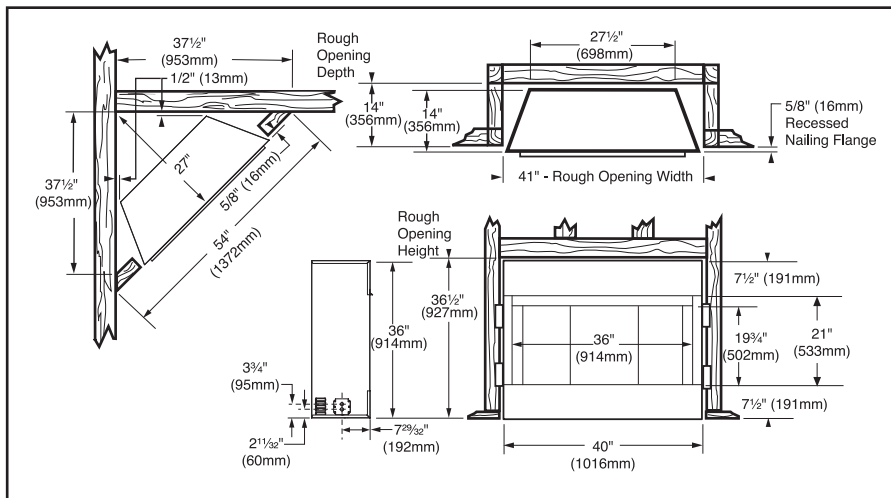

Allura-Fire Built-in Electric Fireplaces
Models • BREF36 • BREF42

BREF36

BREF42

ph: 1.800.525.1898
www.vermontcastings.com
www.majesticproducts.com

YOUR DEALER