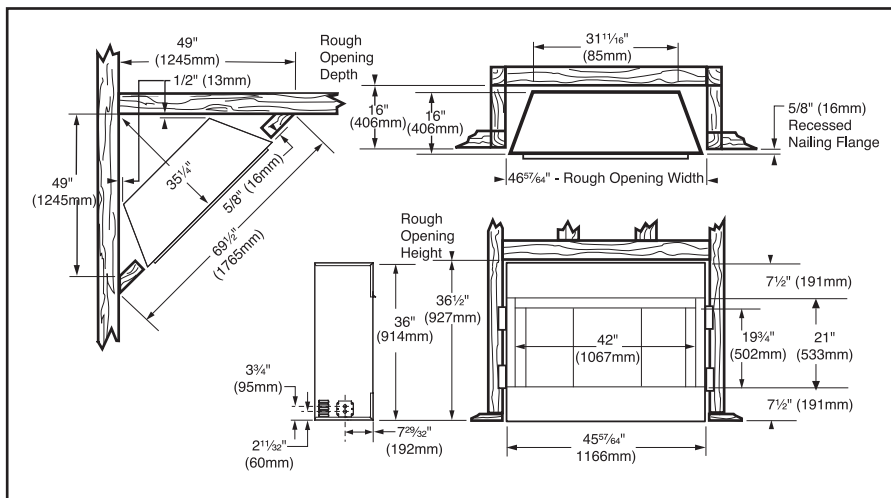

BREF42

ph: 1.800.525.1898
www.vermontcastings.com
www.majesticproducts.com

YOUR DEALER