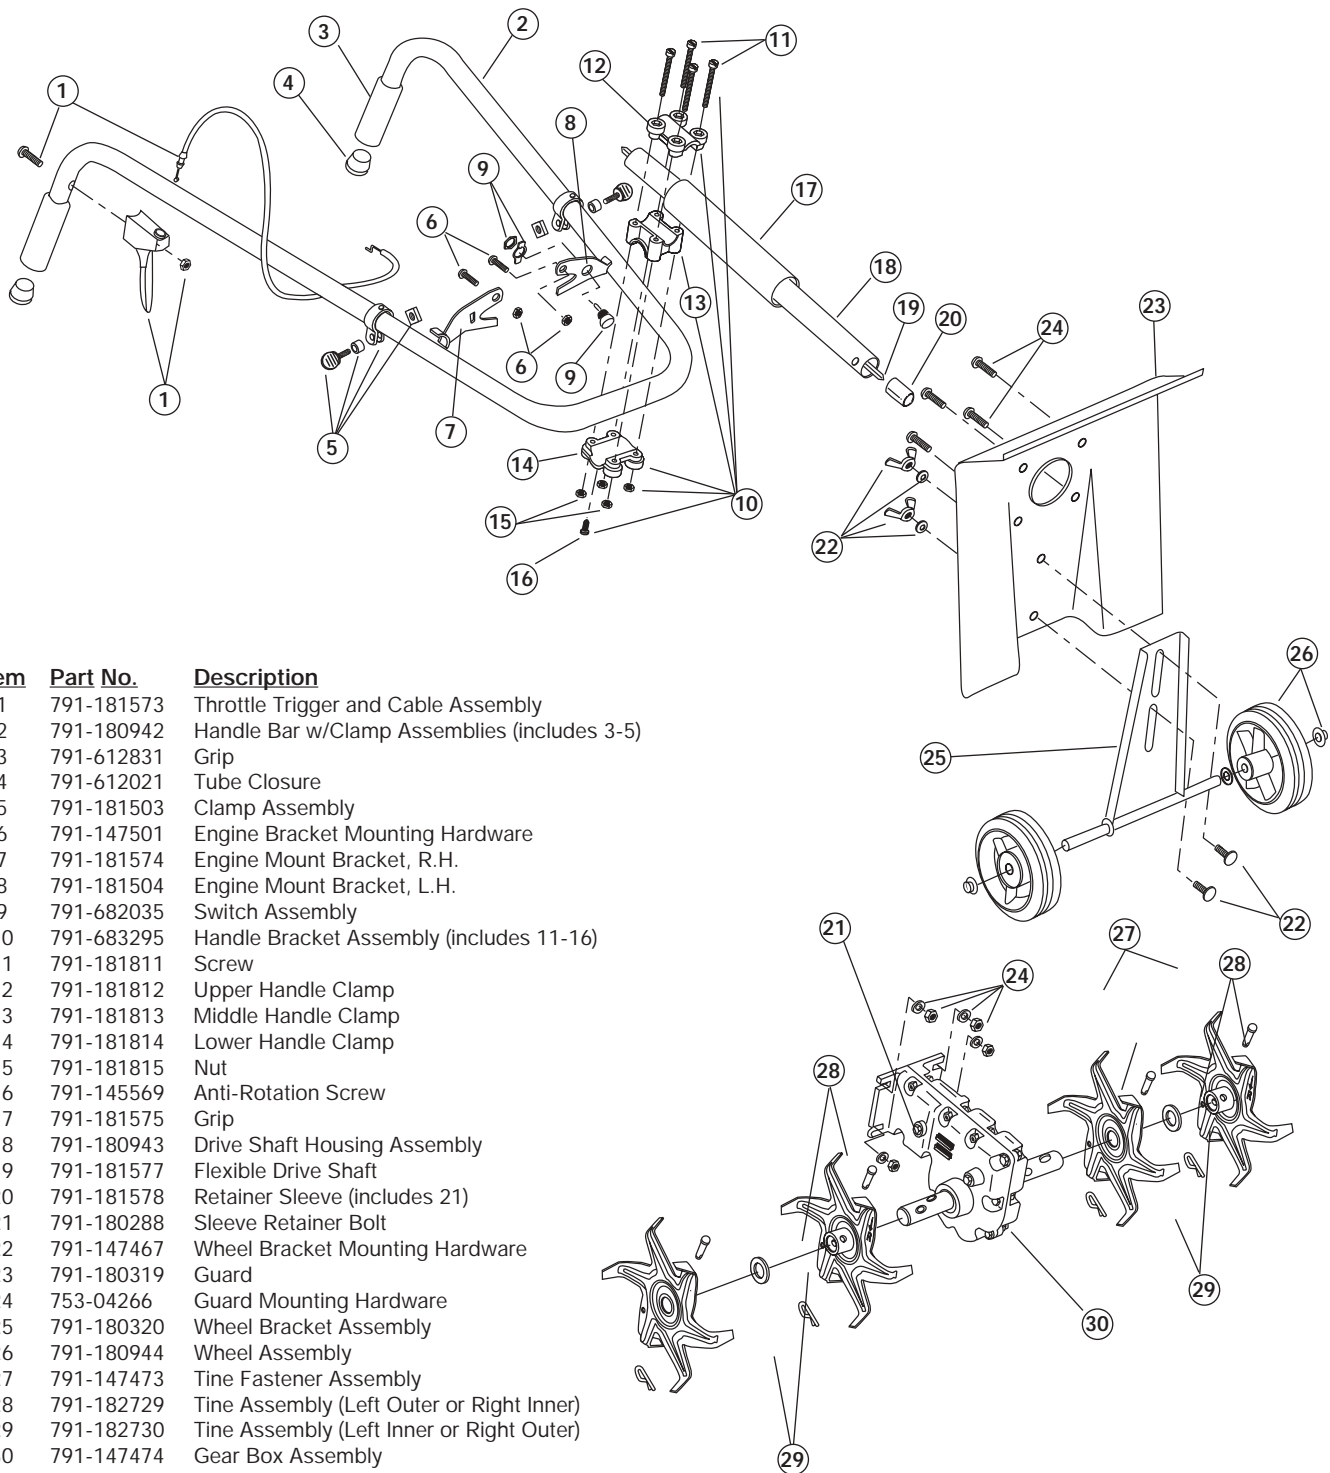

BOOM AND CULTIVATOR PARTS - MODEL 410R

2-CYCLE GAS CULTIVATOR

PPN 21CK410G034

Item	Part No.	Description
1	791-181573	Throttle Trigger and Cable Assembly
2	791-180942	Handle Bar w/Clamp Assemblies (includes 3-5)
3	791-612831	Grip
4	791-612021	Tube Closure
5	791-181503	Clamp Assembly
6	791-147501	Engine Bracket Mounting Hardware
7	791-181574	Engine Mount Bracket, R.H.
8	791-181504	Engine Mount Bracket, L.H.
9	791-682035	Switch Assembly
10	791-683295	Handle Bracket Assembly (includes 11-16)
11	791-181811	Screw
12	791-181812	Upper Handle Clamp
13	791-181813	Middle Handle Clamp
14	791-181814	Lower Handle Clamp
15	791-181815	Nut
16	791-145569	Anti-Rotation Screw
17	791-181575	Grip
18	791-180943	Drive Shaft Housing Assembly
19	791-181577	Flexible Drive Shaft
20	791-181578	Retainer Sleeve (includes 21)
21	791-180288	Sleeve Retainer Bolt
22	791-147467	Wheel Bracket Mounting Hardware
23	791-180319	Guard
24	753-04266	Guard Mounting Hardware
25	791-180320	Wheel Bracket Assembly
26	791-180944	Wheel Assembly
27	791-147473	Tine Fastener Assembly
28	791-182729	Tine Assembly (Left Outer or Right Inner)
29	791-182730	Tine Assembly (Left Inner or Right Outer)
30	791-147474	Gear Box Assembly