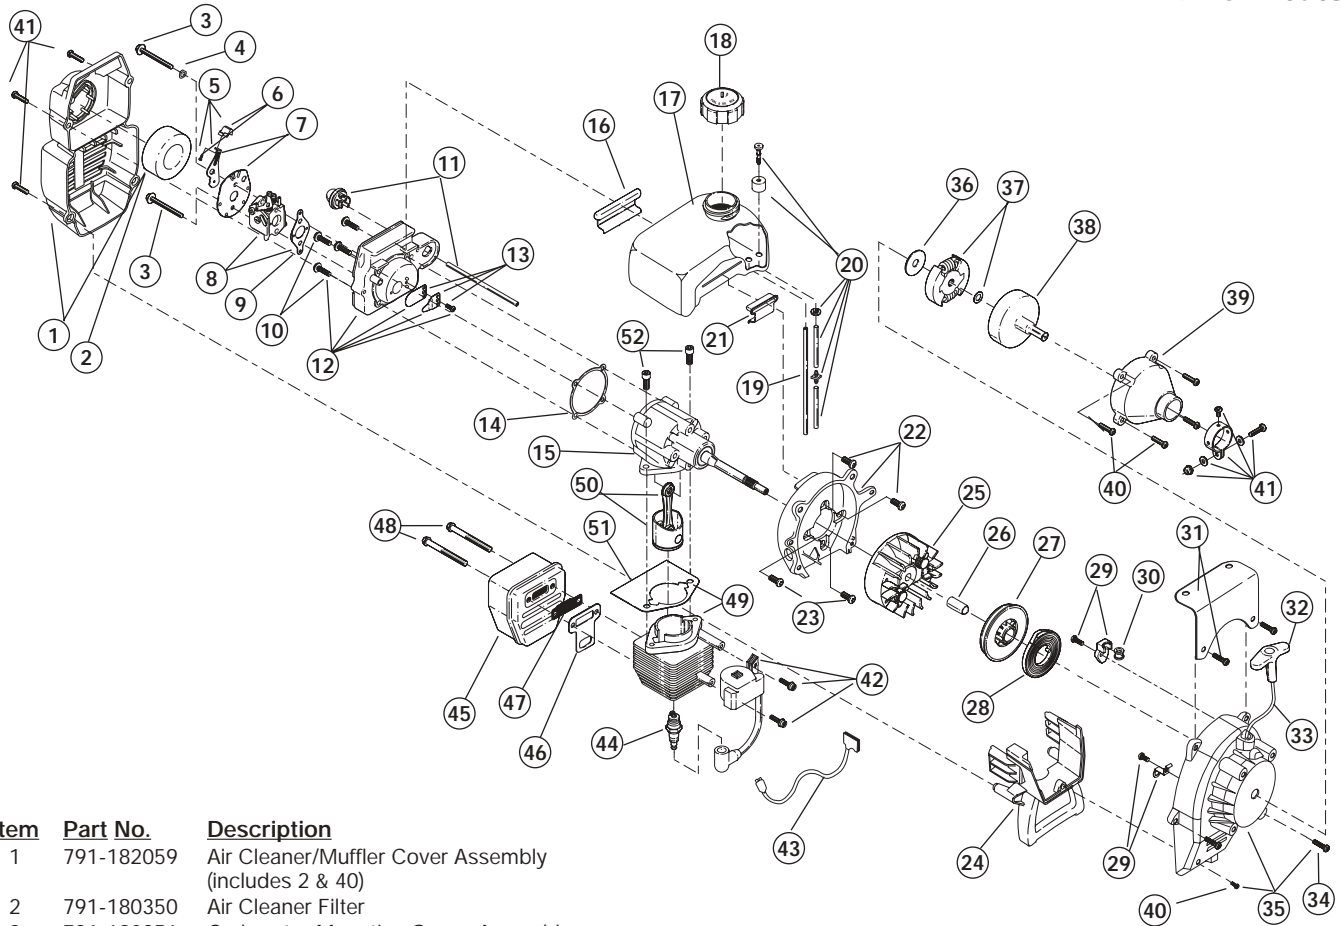

ENGINE PARTS - MODEL 410R

2-CYCLE GAS CULTIVATOR

PPN 21CK410G034

Item	Part No.	Description
1	791-182059	Air Cleaner/Muffler Cover Assembly (includes 2 & 40)
2	791-180350	Air Cleaner Filter
3	791-180351	Carburetor Mounting Screw Assembly
4	791-180226	Wavy Washer
5	753-04418	Choke Lever Assembly (includes 6)
6	791-182070	Choke Knob and Screw
7	753-04419	Choke Lever and Plate (includes 5)
8	791-182875	Carburetor Assembly (includes 9 & 20)
9	791-610675	Carburetor Gasket
10	791-181860	Carb Mount Screw
11	791-181558	Primer and Hose Assembly
12	791-182063	Carb Mount Assembly (includes 10 & 13)
13	791-684451	Reed Assembly
14	791-612115	Carburetor Mount Gasket
15	791-182791	Crank Case Service Assembly (includes 10 & 23)
16	791-612134	Rear Mounting Pad
17	753-04306	Fuel Tank Assembly (includes 18-21)
18	791-182438	Fuel Cap Assembly
19	791-181168	Fuel Return Line
20	791-682039	Fuel Line Assembly
21	791-145308	Front Mounting Pad
22	791-683065	Shroud Assembly (includes 23)
23	791-181861	Shroud Screw
24	791-182064	Shroud Extension and Stand
25	791-182736	Flywheel Assembly
26	791-181065	Spacer
27	753-04232	Recoil Pulley Assembly
28	791-613102	Recoil Spring
29	791-180930	Pulley Retainer Assembly
30	791-611061	Rope Guide
31	791-180317	Fuel Tank Guard Assembly
32	791-181079	Pull Handle
33	791-613103	Rope
34	791-181912	Housing Screw