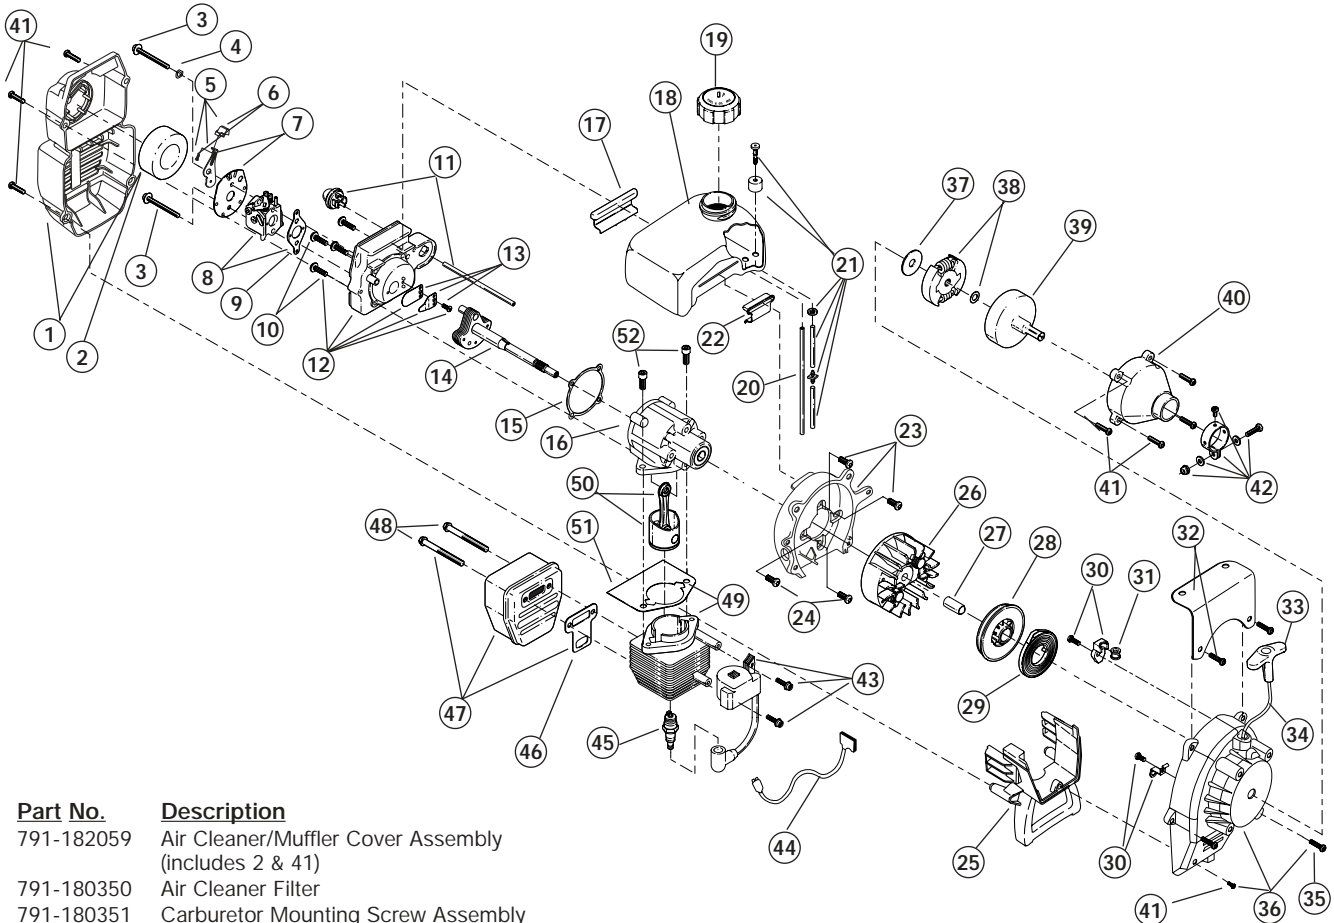

ENGINE PARTS - MODEL YM CULTIVATOR 2-CYCLE GAS CULTIVATOR

PPN 21B-120R000

Item	Part No.	Description
1	791-182059	Air Cleaner/Muffler Cover Assembly (includes 2 & 41)
2	791-180350	Air Cleaner Filter
3	791-180351	Carburetor Mounting Screw Assembly
4	791-180226	Wavey Washer
5	791-182160	Choke Lever Assembly (includes 6)
6	791-182161	Choke Knob and Screw
7	791-182162	Choke Lever and Plate (includes 4 & 5)
8	791-182875	Carburetor Assembly (includes 9 & 21)
9	791-610675	Carburetor Gasket
10	791-181860	Carb Mount Screw
11	791-181801	Primer and Hose Assembly
12	753-1196	Carb Mount Assembly (includes 10 & 15)
13	791-684451	Reed Assembly
14	791-182790	Power Shaft Assembly
15	753-1208	Carburetor Mount Gasket
16	791-182791	Crank Case Service Assembly (includes 10, 14 & 24)
17	791-612134	Rear Mounting Pad
18	753-04306	Fuel Tank Assembly (includes 19-21)
19	753-04084	Fuel Cap Assembly
20	791-181168	Fuel Return Line
21	791-682039	Fuel Line Assembly
22	791-145308	Front Mounting Pad
23	791-683065	Shroud Assembly
24	791-181861	Shroud Screw
25	791-182064	Shroud Extension and Stand
26	791-182736	Flywheel Assembly
27	791-181065	Spacer
28	753-04232	Recoil Pulley Assembly
29	791-613102	Recoil Spring
30	791-181441	Pulley Retainer Assembly
31	791-611061	Rope Guide
32	791-180317	Fuel Tank Guard Assembly
33	791-181079	Pull Handle
34	791-613103	Rope
35	791-181912	Housing Screw