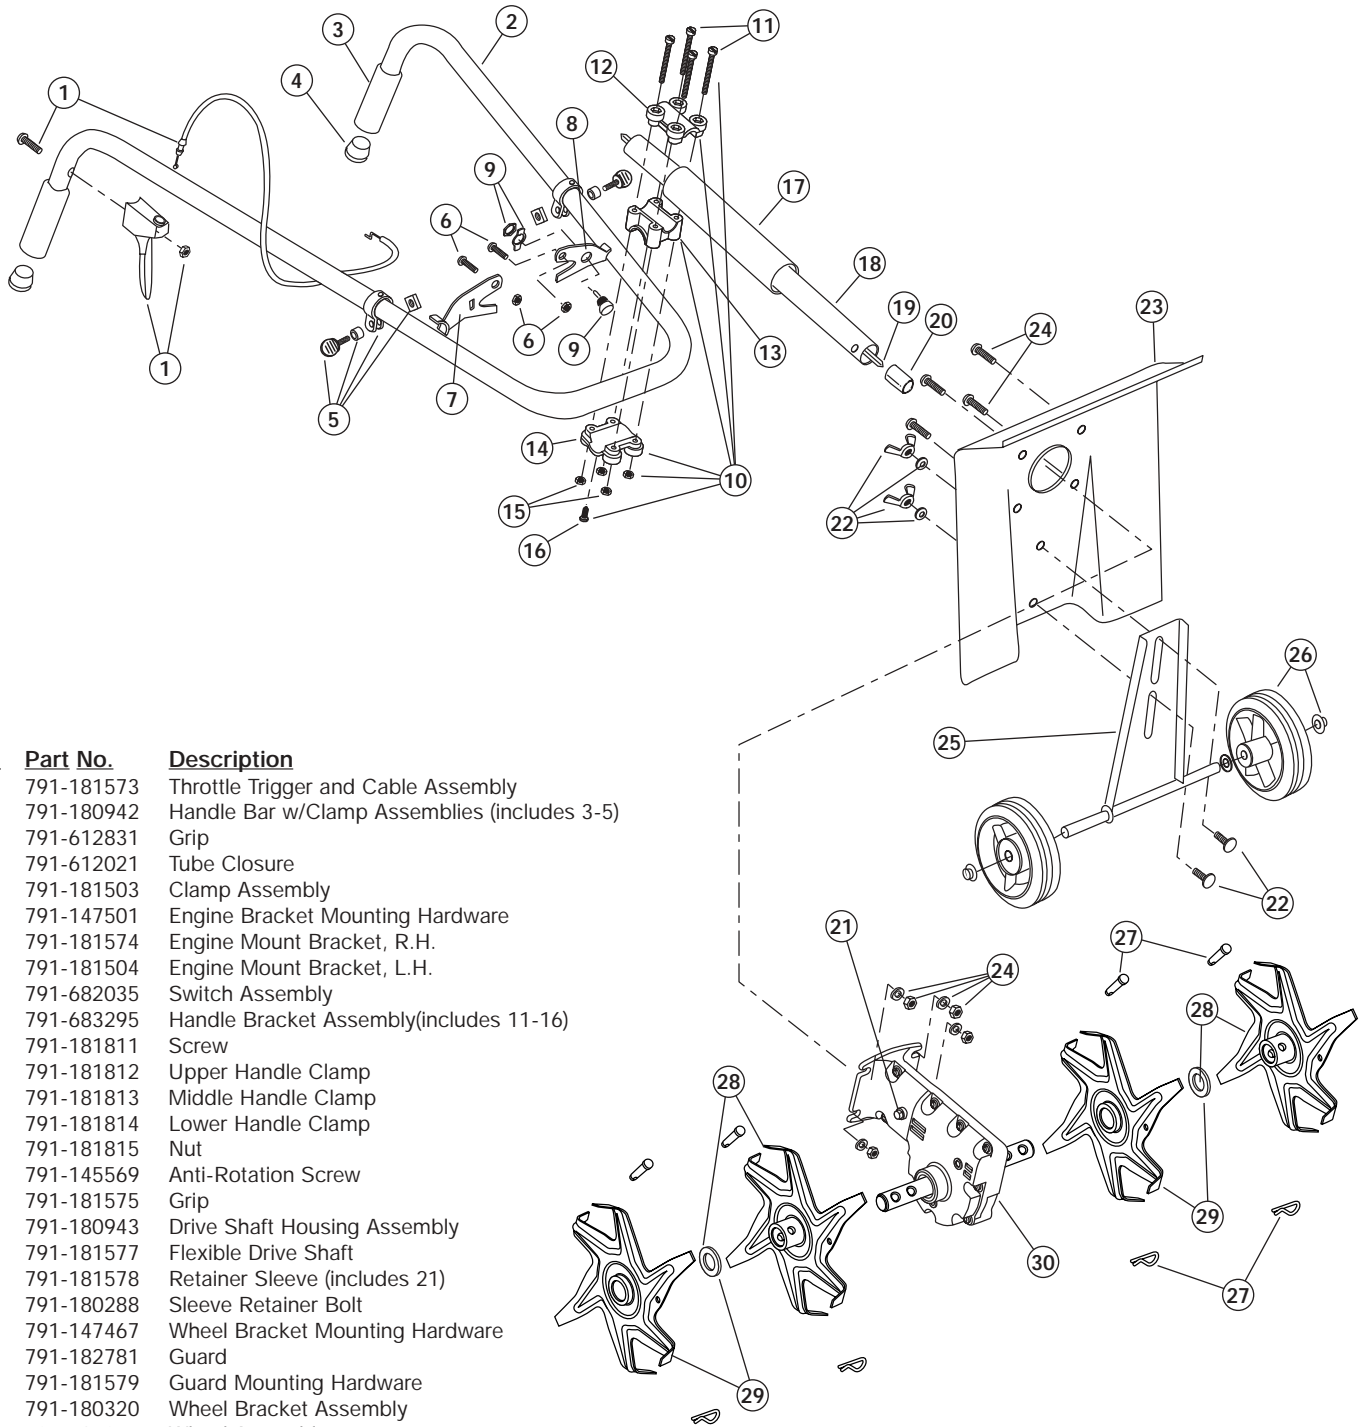

ENGINE PARTS - MODEL YM CULTIVATOR

2-CYCLE GAS CULTIVATOR

PPN 21B-120R000

Item	Part No.	Description
1	791-181573	Throttle Trigger and Cable Assembly
2	791-180942	Handle Bar w/Clamp Assemblies (includes 3-5)
3	791-612831	Grip
4	791-612021	Tube Closure
5	791-181503	Clamp Assembly
6	791-147501	Engine Bracket Mounting Hardware
7	791-181574	Engine Mount Bracket, R.H.
8	791-181504	Engine Mount Bracket, L.H.
9	791-682035	Switch Assembly
10	791-683295	Handle Bracket Assembly(includes 11-16)
11	791-181811	Screw
12	791-181812	Upper Handle Clamp
13	791-181813	Middle Handle Clamp
14	791-181814	Lower Handle Clamp
15	791-181815	Nut
16	791-145569	Anti-Rotation Screw
17	791-181575	Grip
18	791-180943	Drive Shaft Housing Assembly
19	791-181577	Flexible Drive Shaft
20	791-181578	Retainer Sleeve (includes 21)
21	791-180288	Sleeve Retainer Bolt
22	791-147467	Wheel Bracket Mounting Hardware
23	791-182781	Guard
24	791-181579	Guard Mounting Hardware
25	791-180320	Wheel Bracket Assembly
26	791-180944	Wheel Assembly
27	791-147473	Tine Fastener Assembly
28	791-182729	Tine Assembly (Left Outer or Right Inner)
29	791-182730	Tine Assembly (Left Inner or Right Outer)
30	791-147474	Gear Box Assembly

* not shown