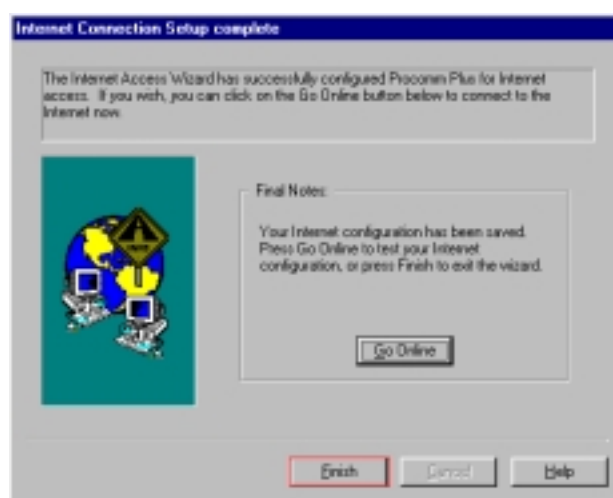

Figure 3: Choosing your Internet connection method.

Figure 4: Choosing your pre-selected IAP.

Figure 5: At this point we don't yet configure these settings because they can be easily done afterwards in the program.

Figure 6: Click Next >

Figure 7: Click Next >

Figure 8: Click Finish. Now you have completed the basic configuration for Procomm Plus v. 4.7.

Figure 9: Click Finish to end the installation process

Figure 10: From the Options menu select System Options > System Options