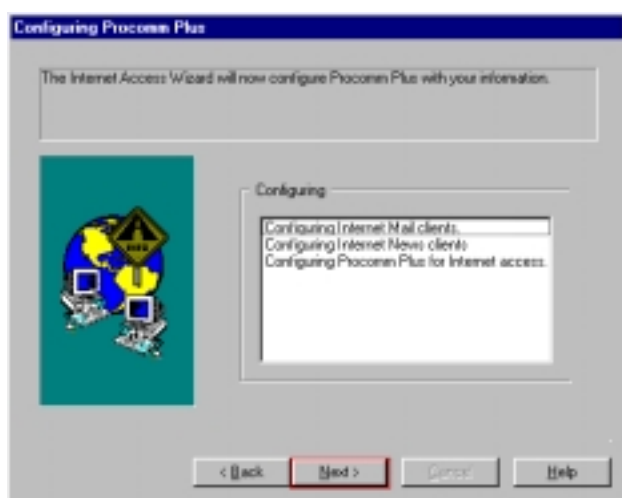

Figure 3: Choosing your Internet connection method.

Figure 4: Choosing your pre-selected IAP.

Figure 5: At this point we don't yet configure these settings because they can be easily done afterwards in the program.

Figure 6: Click Next >

Figure 7: Click Next >

Figure 8: Click Finish. Now you have completed the basic configuration for Procomm Plus v. 4.7.

Figure 9: Click Finish to end the installation process

Figure 10: From the Options menu select System Options > System Options