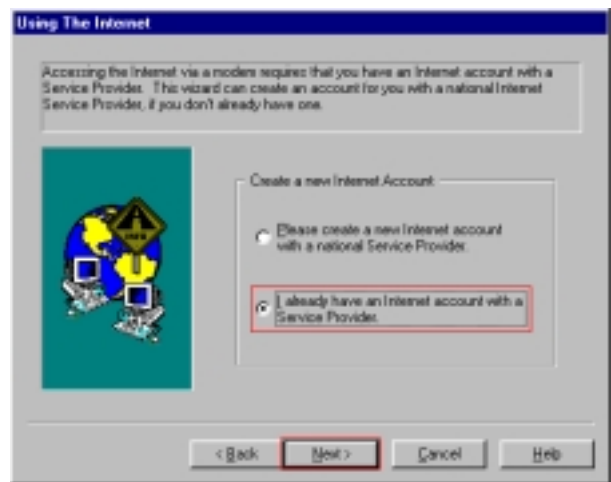

1. Connect your Nokia Data Suite compatible phone to your computer and start Procomm Plus v. 4.7 setup.
2. Go through the following steps (Figures 1-x?).

Figure 1: Connecting to the Internet.

Figure 2: Using the Internet.

Figure 3: Choosing your Internet connection method.

Figure 4: Choosing your pre-selected IAP.

Figure 5: At this point we don't yet configure these settings because they can be easily done afterwards in the program.