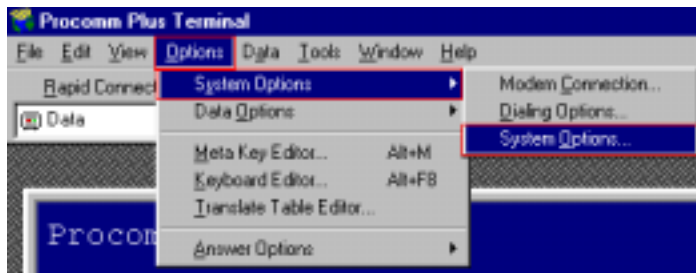

Figure 3: Choosing your Internet connection method.

Figure 4: Choosing your pre-selected IAP.

Figure 5: At this point we don't yet configure these settings because they can be easily done afterwards in the program.

Figure 6: Click Next >

Figure 7: Click Next >

Figure 8: Click Finish. Now you have completed the basic configuration for Procomm Plus v. 4.7.

Figure 9: Click Finish to end the installation process

Figure 10: From the Options menu select System Options > System Options