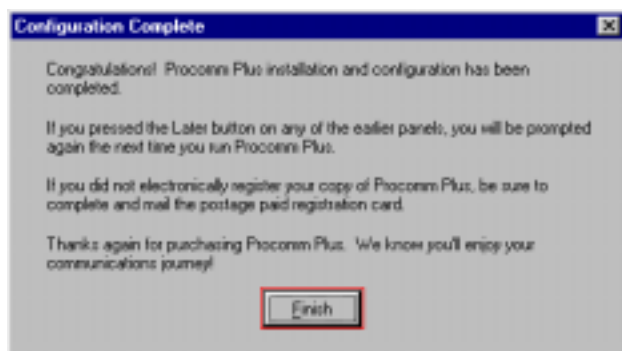

Figure 6: Click Next >

Figure 7: Click Next >

Figure 8: Click Finish. Now you have completed the basic configuration for Procomm Plus v. 4.7.

Figure 9: Click Finish to end the installation process

Figure 10: From the Options menu select System Options > System Options