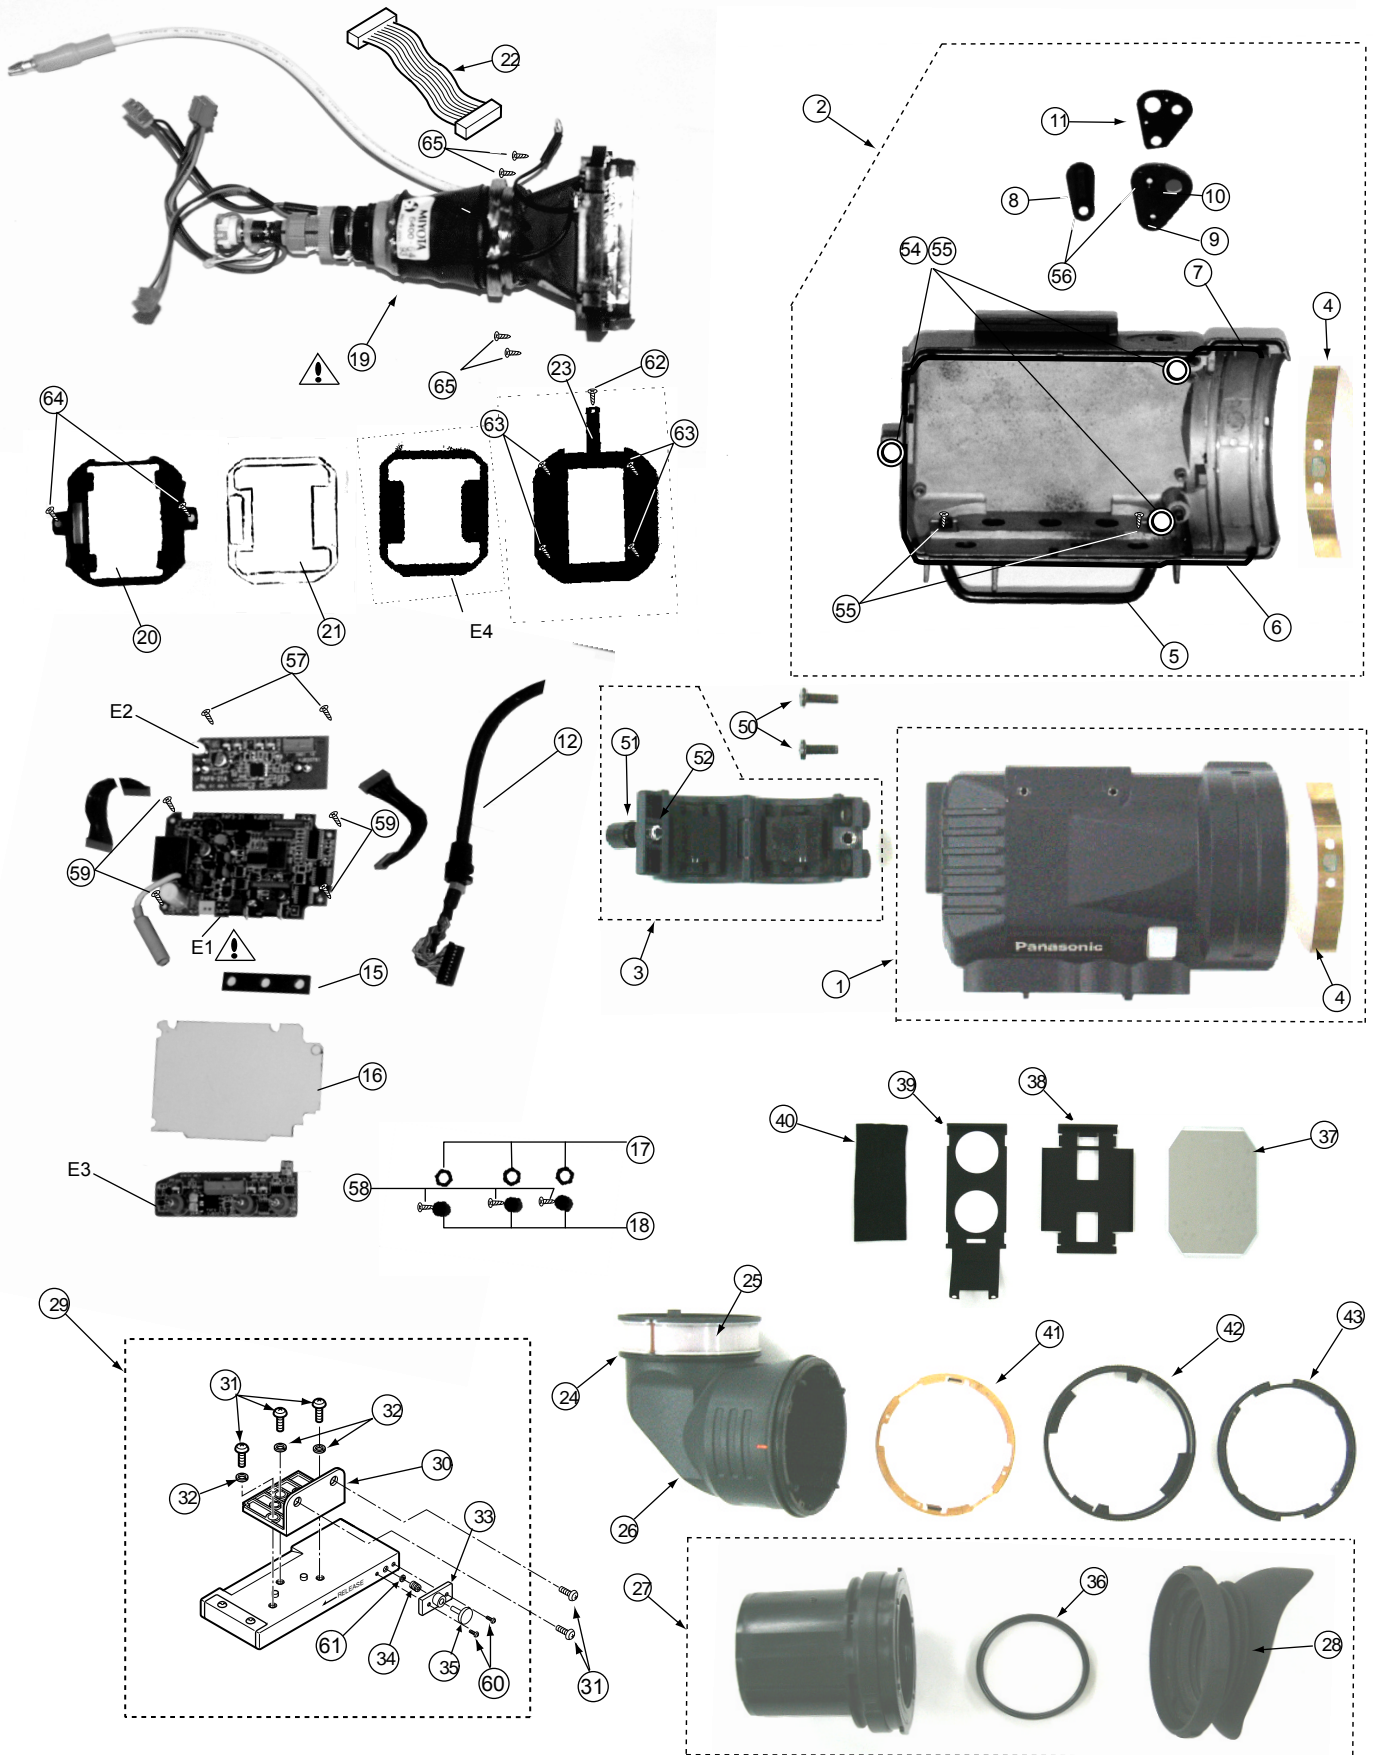

MECHANICAL PARTS ASSEMBLY

Components identified with the mark have the special characteristics for safety. When replacing any of these components, use only the same type.

MPL-1

MECHANICAL PARTS ASSEMBLY

Ref.No.	Part No.	Part Name & Description	Pcs	Remarks	Ref.No.	Part No.	Part Name & Description	Pcs	Remarks
1	VYK1Z27	TOP CASE U	1						
2	VYK1X59	BOTTOM CASE U	1						
3	VYC0884	MIC MOUNT U	1						
4	VMC1513	PLATE SPRING (A)	1						
5	VKH0389	GUARD BAR	1						
6	VMG1217	CASE PACKING (1)	1						
7	VMG1218	CASE PACKING (2)	1						
8	VGU8170	TALLY KNOB	1						
9	VGQ5321	TALLY BASE	1						
10	VGL0837	BACK TALLY COVER	1						
11	VMG1219	BACK TALLY SHEET	1						
12	VEE1D20	VF CABLE	1						
15	VMG1225	SW PACKING	1						
16	VMZ2914	INSULATOR	1						
17	VHD1884	VR NUB	3						
18	VGUA67	VR KNOB	3						
19	VEKOK61	CRT/DY CONNECTOR U	1	FOR AJ-HVF21G					
19	VEKOK62	CRT/DY CONNECTOR U	1	FOR AJ-HVF27BG					
20	VGH4923	DISPLAY PLATE	1						
21	VMZ2915	MASK SHEET	1						
22	VEE1C86	10P CABLE	1	(MAIN) -(LED)					
23	VMX2890	MASK SPACER	1						
24	VMG1221	LENS LOCK PACKING	1						
25	VMX3242	SLIP RING	1						
26	VG6184	OUT SIDE HOLDER	1						
27	VYC0951	LENS CASE	1						
28	VMG1423-S	EYE CAP	1						
29	VFC4122	VR RAIL U	1						
30	VGM1655	LOCK TABLE	1						
31	XSB3+8VJK	SCREW	5						
32	XWA3BFJK	SCREW	3						
33	VMP7716	STOPPER BASE	1						
34	VMB3791	STOPPER RING	1						
35	VMS7411	STOPPER PIN	1						
36	VDL0965	UV FILTER	1						
37	VDL0963	VF MIRROR	1						
38	VMP6010	MIRROR GUIDE	1						
39	VMP6011	MIRROR PLATE	1						
40	VMG1449	MIRROR CUSHION	1						
41	VMC1514	LOCK SPRING	1						
42	VGQ9076	LOCK RING	1						
43	VMX2887	LOCK SPACER	1						
50	XSB4+12FJK	SCREW	2						
51	VHD1528	MIC HOLDER SCREW	1						
52	XWGV35D8G	WASHER	1						
54	VMX2885	SCREW WASHER	3						
55	XVE26+A8FZ	SCREW	5						
56	VHD1885	SCREW	2						
57	XQN2+A4FN	SCREW	2						
58	XXEV2W3FP	HEX SCREW	3						
59	XSB2+4FC	SCREW	4						
60	XQN2+A3FJK	SCREW	2						
61	XUC15FP	E-RING	1						
62	XTN2+6CFN	SCREW	1						
63	XTS2+5JFJK	SCREW	4						
64	XTN26+8CFJK	SCREW	2						
65	XTN2+7JFJK	SCREW	4						
E1	VEP29177A	MAIN P.C.BOARD	1	FOR AJ-HVF21G					
E1	VEP29177C	MAIN P.C.BOARD	1	FOR AJ-HVF27BG					
E2	VEP29178A	SUB 1 P.C.BOARD	1	FOR AJ-HVF21G					
E2	VEP29178B	SUB 1 P.C.BOARD	1	FOR AJ-HVF27BG					
E3	VEP29179A	SUB 2 P.C.BOARD	1	FOR AJ-HVF21G					
E3	VEP29179B	SUB 2 P.C.BOARD	1	FOR AJ-HVF27BG					
E4	VEP29176A	LED P.C.BOARD	1						
E5	VEP29180A	SUB 3 P.C.BOARD	1