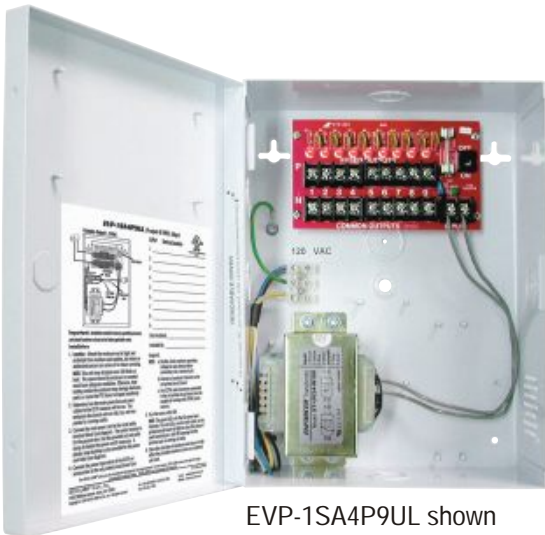

## AC Power Supply for CCTV Cameras

EVP-1SA4P4UL 4 Outputs @ 24VAC (4 Amps\*)  
 EVP-1SA4P9UL 9 Outputs @ 24VAC (4 Amps\*)  
 EVP-1SA8P16UL 16 Outputs @ 24VAC (8 Amps\*)

\* Max total continuous output current, each channel output is fused at 1.1 Amp.

The ENFORCER CCTV Power Supplies centralize the power sources for multiple AC-powered CCTV cameras and/or CCTV accessories. The power input, power transformer, and all fused power outputs are enclosed in one heavy-duty, easy-to-install enclosure.

### Features:

- ▶ Each output individually fused (PTC\*\* type fuses).
- ▶ Output fuses rated 1.1 Amps @ 250VAC.
- ▶ Individual red LED status indicator for each output.
- ▶ Main power switch to turn on/off power to outputs

### Enclosure

- ▶ Heavy-duty steel case to protect the power connections.
- ▶ Removable steel cover for easy access to power connections.
- ▶ Ventilation holes to prevent heat build-up.
- ▶ Dimensions - 10" x 7<sup>3</sup>/<sub>4</sub>" x 3<sup>1</sup>/<sub>2</sub>"
- ▶ Knock-out on the cover for optional cam lock.
- ▶ AC terminal block for easy connection from transformer to 6-foot power cord.