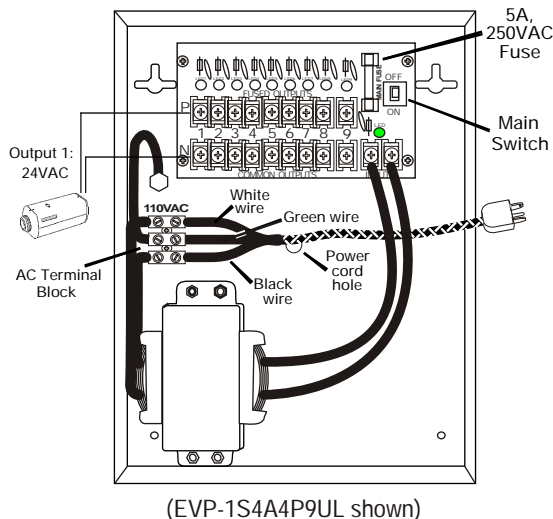

Connections:

(EVP-1SA4P9UL shown)

Specifications:

	EVP-1SA4P4UL	EVP-1SA4P9UL	EVP-1SA8P16UL
Number of Outputs	4	9	16
Total Output Current	4 Amps*	4 Amps*	8 Amps*
Main Fuse Rating	5.0 Amps @ 250VAC		
Output Fuse Rating	1.1 Amps @ 250VAC		

Copyright 2007 SECO-LARM U.S.A., Inc. All rights reserved.

The SECO-LARM policy is one of continual development. For that reason, SECO-LARM reserves the right to change prices and specifications without notice. SECO-LARM is not responsible for misprints.