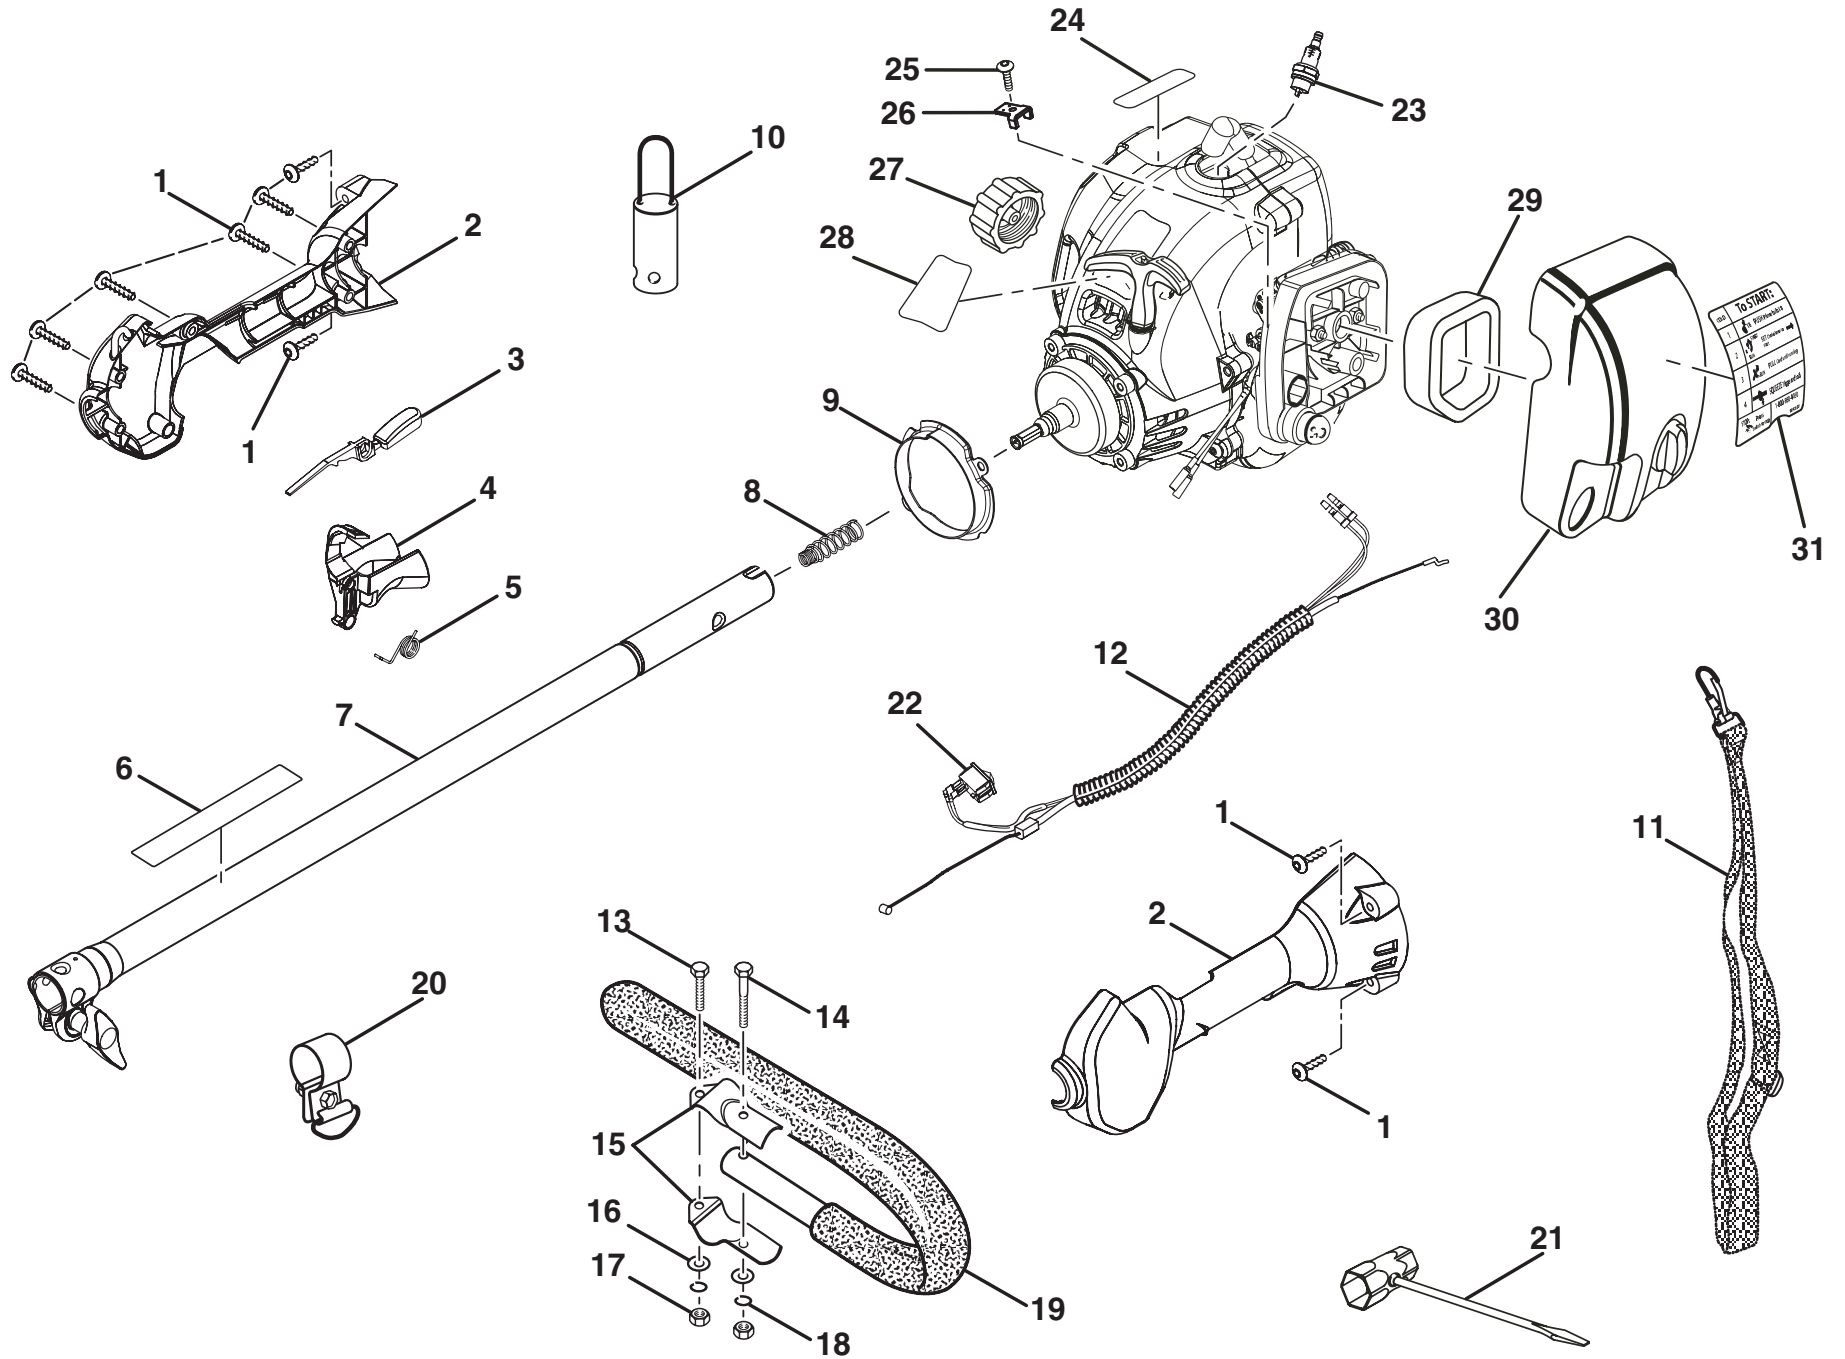

**TP30 GAS PRUNER
REPAIR SHEET
MODEL NUMBER
RY52004A**

RYOBI TP30 GAS PRUNER – MODEL NO. RY52004A

RYOBI TP30 GAS PRUNER – MODEL NO. RY52004A

The model number will be found on a plate attached to the engine housing. Always mention the model number in all correspondence regarding your **GAS PRUNER** or when ordering replacement parts.

PARTS LIST

KEY NO.	PART NUMBER	DESCRIPTION	QTY
1	82589	* SCREW (10-14 X 1 in. T.F. TRUSS HD.)	9
2	985382001	HANDLE ASSEMBLY	1
3	PS06258	TRIGGER LOCK	1
4	PS06259	TRIGGER.....	1
5	PS01718	TORSION SPRING	1
6	986174001	WARNING LABEL	1
7	985384003	BOOM ASSEMBLY (INC. KEY NO. 6).....	1
8	PS05266	COMPRESSION SPRING.....	1
9	985835001	RING GUARD	1
10	PS02155	STORAGE END CAP	1
11	944701	SHOULDER STRAP	1
12	985744001	THROTTLE AND LEAD ASSEMBLY (INC. KEY NO. 22)	1
13	82496	* BOLT (1/4-20 X 1 in. HEX HD.)	1
14	82278	* BOLT (1/4-20 X 1-1/2 in. HEX HD.).....	1
15	00422	HANDLE BAR CLAMP	2
16	84004	WASHER	2
17	81242	* HEX NUT (1/4-20).....	2
18	83009	* LOCK WASHER	2
19	A08130	J HANDLE AND GRIP	1
20	07255	STRAP HANGER.....	1
21	09207	COMBINATION WRENCH	1
22	PS02764	SWITCH (MOMENTARY CONTACT).....	1
23	PS02227	* SPARK PLUG (CHAMPION RCJ6Y OR NGK BPMR7)	1
24	985157001	LOGO LABEL	1
25	983638009	SCREW	1
26	985411001	THROTTLE CABLE CLIP.....	1
27	A09116	FUEL CAP ASSEMBLY	1
28	986176001	MODEL LABEL.....	1
29	5687301	AIR FILTER.....	1
30	985417001	AIR BOX COVER	1
31	985426001	STARTING/PRIMER LABEL	1
	983000773	OPERATOR'S MANUAL	
	983000773R	REPAIR SHEET (REV:00)	
	11-16-05		