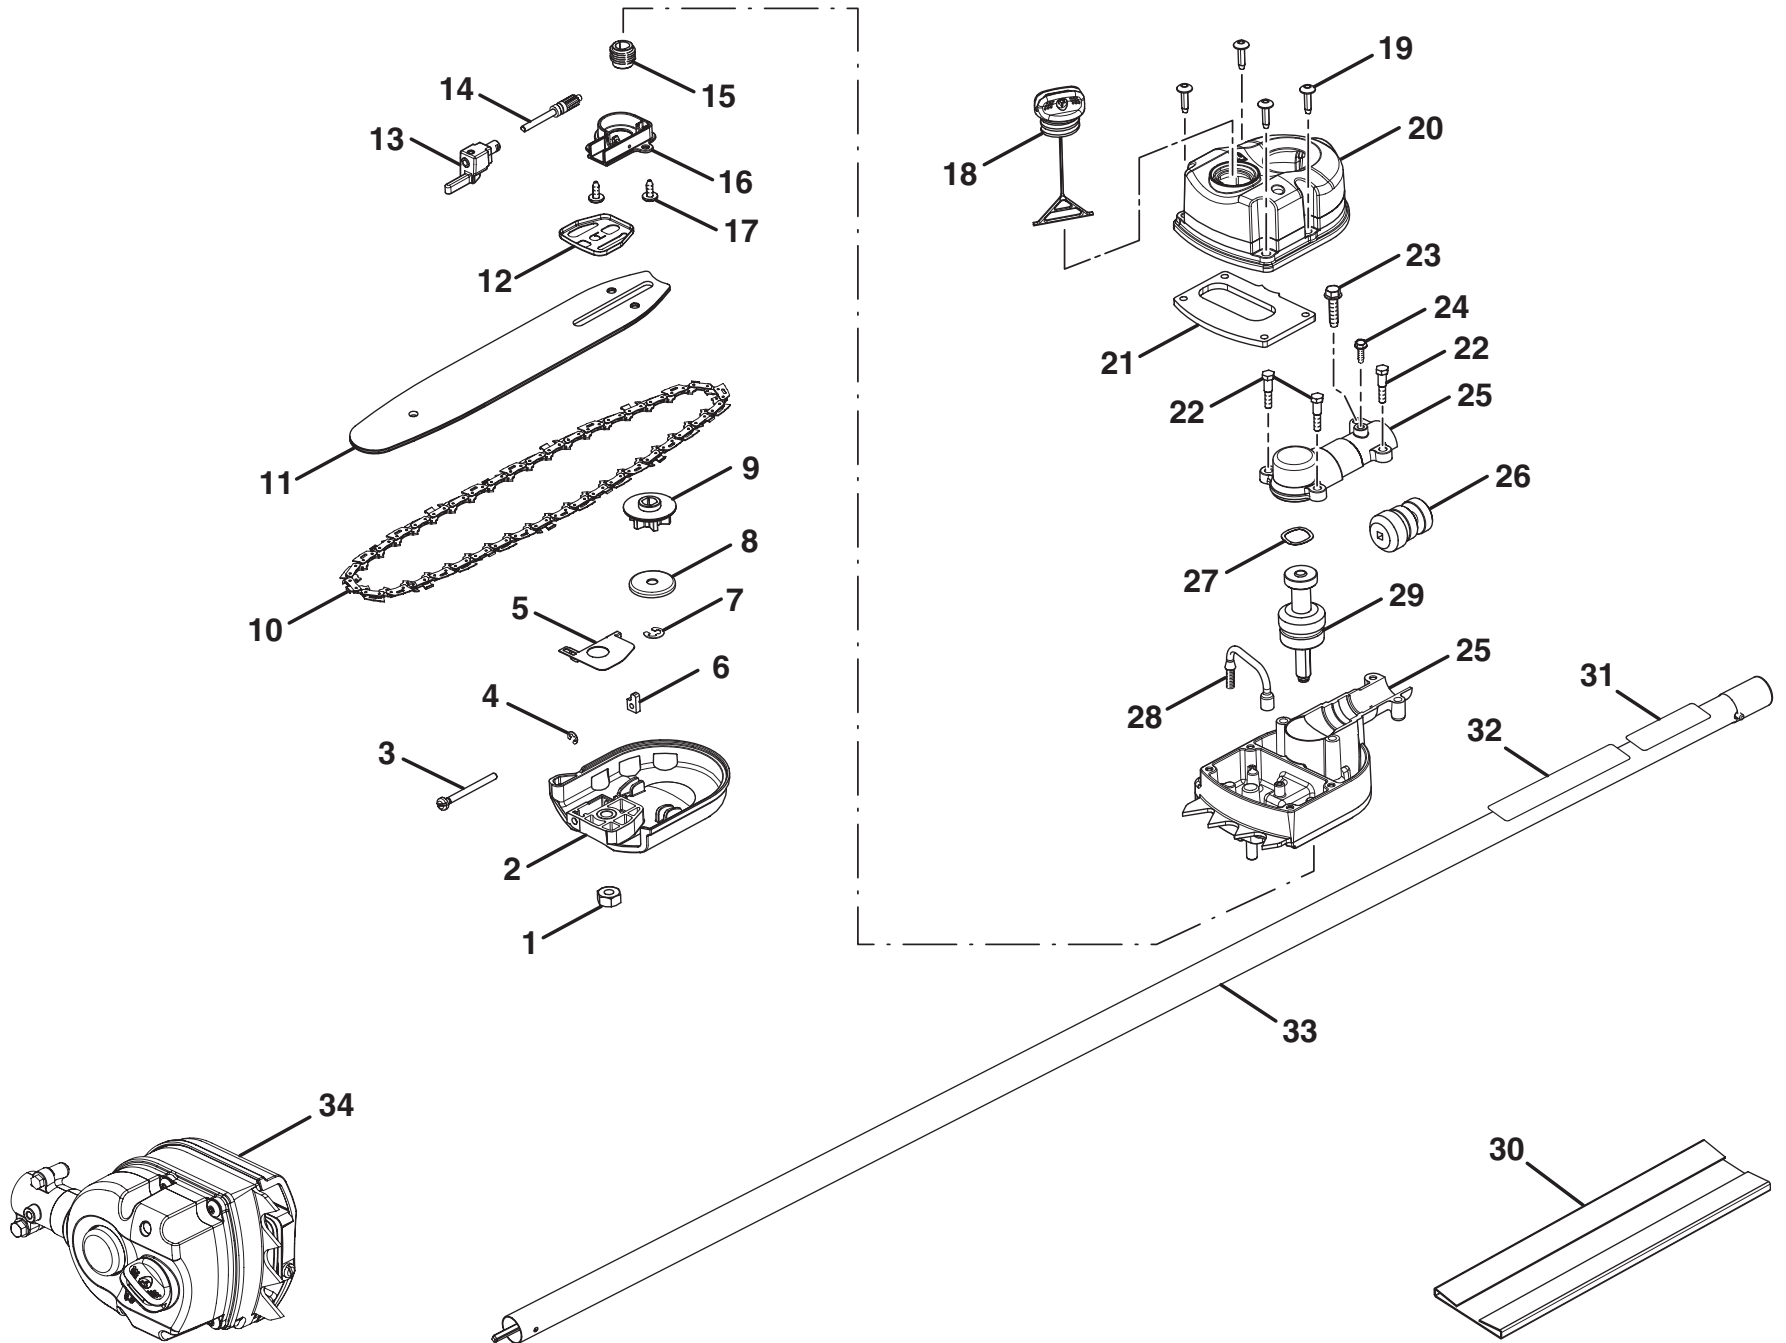

RYOBI TP30 GAS PRUNER – MODEL NO. RY52004A

RYOBI TP30 GAS PRUNER – MODEL NO. RY52004A

The model number will be found on a plate attached to the engine housing. Always mention the model number in all correspondence regarding your **GAS PRUNER** or when ordering replacement parts.

PARTS LIST

KEY NO.	PART NUMBER	DESCRIPTION	QTY
1	986163001	* HEX NUT (M8).....	1
2	PA01333	BAR CLAMP ASSEMBLY	1
3	986164001	GUIDE BAR ADJUSTMENT SCREW (M5 X 50 mm).....	1
4	986165001	* RETAINING RING (4 mm)	1
5	PS04974	GUIDE BAR PLATE.....	1
6	986185001	GUIDE BAR ADJUSTING PIN	1
7	986162001	* E-RING (6 mm).....	1
8	04939A	CUPPED WASHER	1
9	985224001	SPROCKET	1
10	PS03873	CHAIN (3/8, .043, 10).....	1
11	983872002	GUIDE BAR.....	1
12	PS04554	BAR PAD PLATE.....	1
13	986166001	OIL PUMP SEAL ASSEMBLY	1
14	985221001	OIL PINION GEAR & PLUNGER	1
15	985223001	WORM GEAR.....	1
16	986160001	OIL PUMP HOUSING W/CAM PIN ASSEMBLY	1
17	986161001	* SCREW (M5 X 3 mm).....	2
18	A07591	OIL CAP WITH RETAINER (PKG.).....	1
19	985895001	* SCREW (M5 X 18 mm).....	4
20	985896001	OIL TANK COVER ASSEMBLY.....	1
21	985265001	OIL COVER GASKET	1
22	986155001	* SCREW (M5 X 25 mm, SHOULDER SCREW)	3
23	986158001	* SCREW (M5 X 25 mm).....	1
24	PS05449	* SCREW (10-24 X 5/8 in. HEX WASHER HD. TRI-LOBULAR).....	1
25	090038001042	GEAR CASE & COVER ASSEMBLY	1
26	985252001	PINION GEAR ASSEMBLY	1
27	985262001	WAVY WASHER.....	1
28	PA01487	PICK-UP TUBE ASSEMBLY	1
29	985253001	OUTPUT SHAFT ASSEMBLY	1
30	983606001	BLADE COVER	1
31	985165001	EXPAND-IT LABEL	1
32	986173001	WARNING LABEL	1
33	986186001	PRUNER BOOM ASSEMBLY (55 in.) (INC. KEY. NOS. 31 AND 32)	1
34	986172001	PRUNER GEAR HEAD (INC. KEY. NOS. 1-9 AND 12-30)	1

* STANDARD HARDWARE ITEM — MAY BE PURCHASED LOCALLY