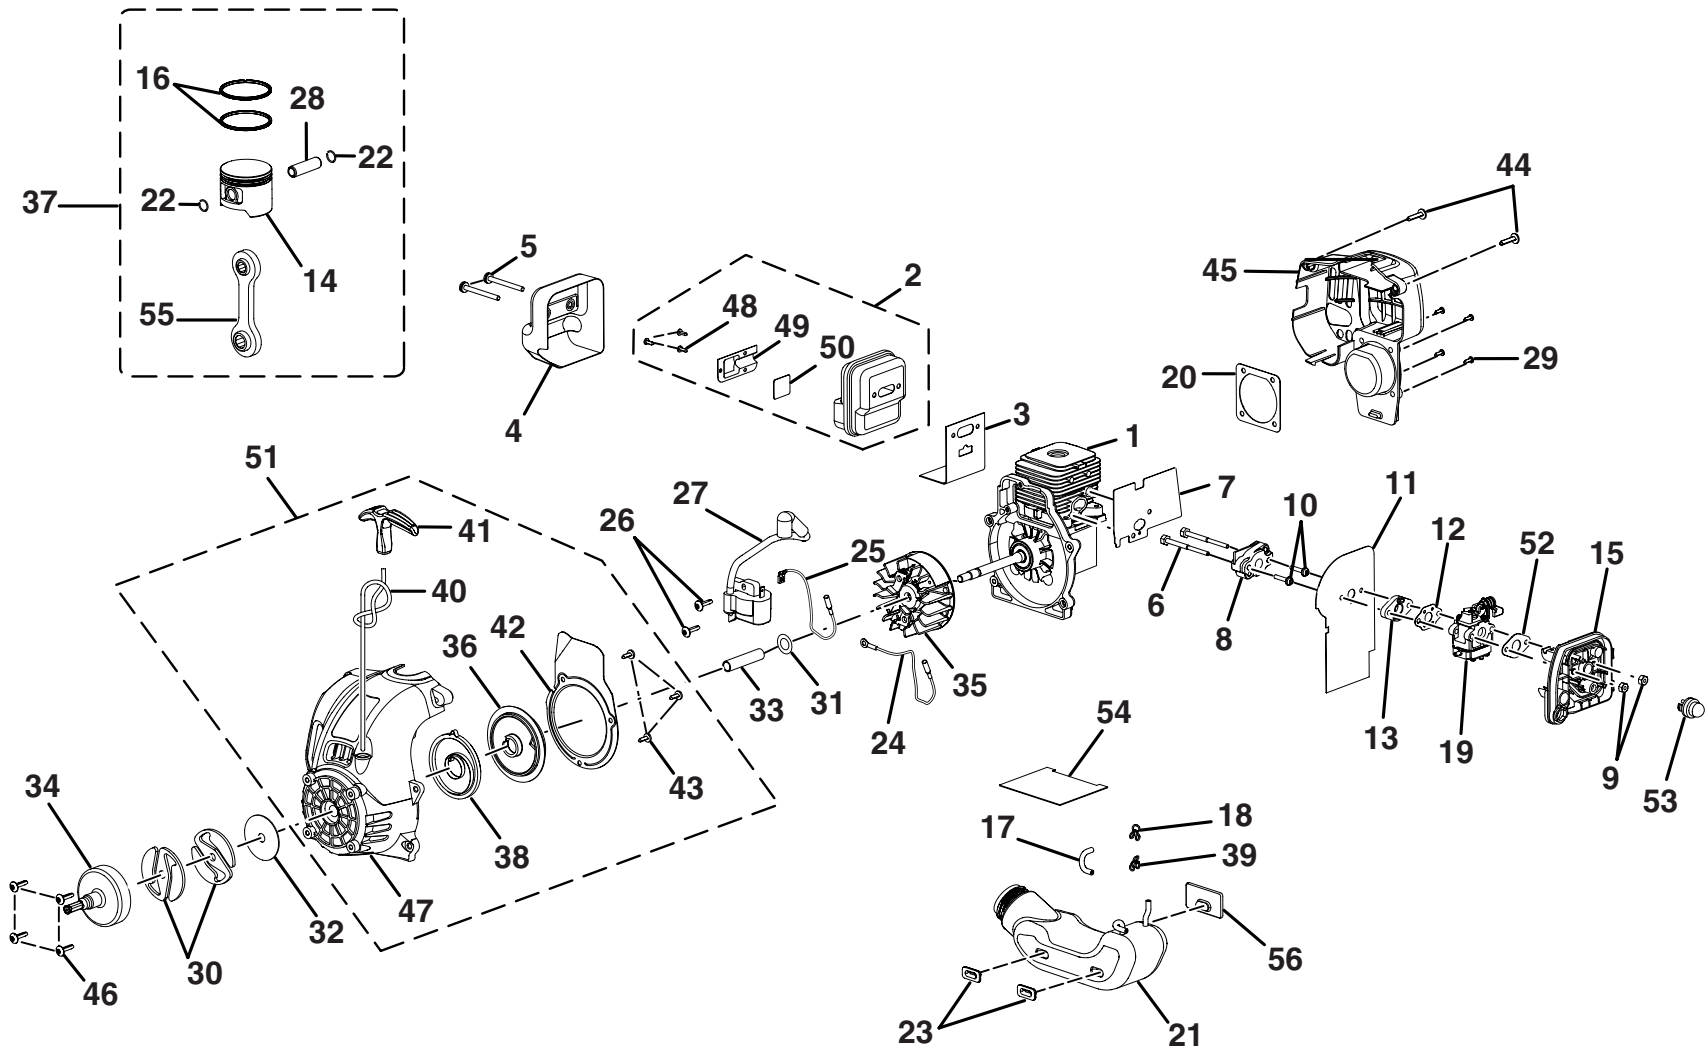

RYOBI TP30 GAS PRUNER – MODEL NO. RY52004A

RYOBI TP30 GAS PRUNER – MODEL NO. RY52004A

The model number will be found on a plate attached to the engine housing. Always mention the model number in all correspondence regarding your **GAS PRUNER** or when ordering replacement parts.

PARTS LIST

KEY NO.	PART NUMBER	DESCRIPTION	QTY	KEY NO.	PART NUMBER	DESCRIPTION	QTY
1	985873001	SHORT BLOCK ASSEMBLY	1	29	984812001	* SCREW (10-24 X 3/4 in. PAN HD. TORX).....	4
2	308092008	MUFFLER ASSEMBLY	1	30	00242	CLUTCH	2
	308092006	MUFFLER ASSEMBLY	1	31	PS05268	WASHER.....	1
3	984760001	MUFFLER GASKET	1	32	98929A	WASHER.....	1
4	984743001	HEAT SHIELD	1	33	PS05267	SPACER	1
5	88083	* SCREW (10-24 X 2-1/8 in. TORX TRUSS HD. SEMS)	2	34	PA01613	DRUM & CONNECTOR	1
6	6634602	BOLT (10-27 X 2-3/8 in. HEX HD.).....	2	35	986153001	ROTOR PAWL ASSEMBLY	1
7	985248001	HEAT DAM GASKET.....	1	36	984832002	STARTER PULLEY	1
8	985430001	HEAT DAM.....	1	37	985902001	PISTON ASSEMBLY (INC. KEY NO. 14, 16, 22, 28 and 55)	1
9	81208	* LOCK NUT (10-24).....	2	38	A98773A	SPRING & CONTAINER	1
10	093221	* SCREW (10-24 X 1 in. TORX PAN HD. SEMS).....	2	39	6969901	CLIP	1
11	984834001	CARBURETOR GASKET	1	40	9789902	STARTER ROPE	1
12	9071103	CARBURETOR GASKET	1	41	PS06114	STARTER GRIP	1
13	984738001	SPACER	1	42	984837001	BAFFLE.....	1
14	985903001	PISTON W/PIN	1	43	82543	* SCREW (8-16 X 1/2 in. THD. FORM.).....	3
15	985530002	AIR FILTER BOX.....	1	44	82537	* SCREW (10-14 X 7/8 in. THD. FORM.)....	2
16	03179	PISTON RING 30cc	2	45	984829001	REAR HOUSING.....	1
17	0143908	RUBBER TUBING (2 in.)	1	46	82538	SCREW (10-24 X 3/4 in. TRUSS HD.)	4
18	6970001	CLIP	1	47	PA01641	STARTER HOUSING W/EYELET	1
19	985893001	CARBURETOR	1	48	984759001	* SCREW (6-20 X 1/4 in. TRI-LOBULAR)....	3
20	06443A	GASKET, C/C COVER	1	49	985596001	OUTLET TUBE.....	1
21	984816001	FUEL TANK ASSEMBLY	1	50	984753001	SCREEN	1
22	65261	RETAINING RING	2	51	985544001	COMPLETE STARTER ASSEMBLY (INC. KEY NOS. 36, 38, 40-43 AND 47).....	1
23	98792	BUMPER.....	2	52	984747001	GASKET	1
24	A06964	LEAD W/TERMINALS	1	53	3078001	PRIMER ASSEMBLY	1
25	A06963	LEAD.....	1	54	900999002	TANK INSULATION GASKET	1
26	82540	* SCREW (8-32 X 1 in. THREAD FORMING)	2	55	PA00190	CONNECTING ROD ASSEMBLY	1
27	850080001	IGNITION MODULE (W/ 3 SEC. KILL)	1	56	985767001	RUBBER BUMPER.....	1
28	00238A	PISTON PIN	1				

* STANDARD HARDWARE ITEM – MAY BE PURCHASED LOCALLY

** STOCK ITEM – MAY BE SECURED THROUGH THE HARDWARE DEPARTMENT OF MOST HOME DEPOT STORES