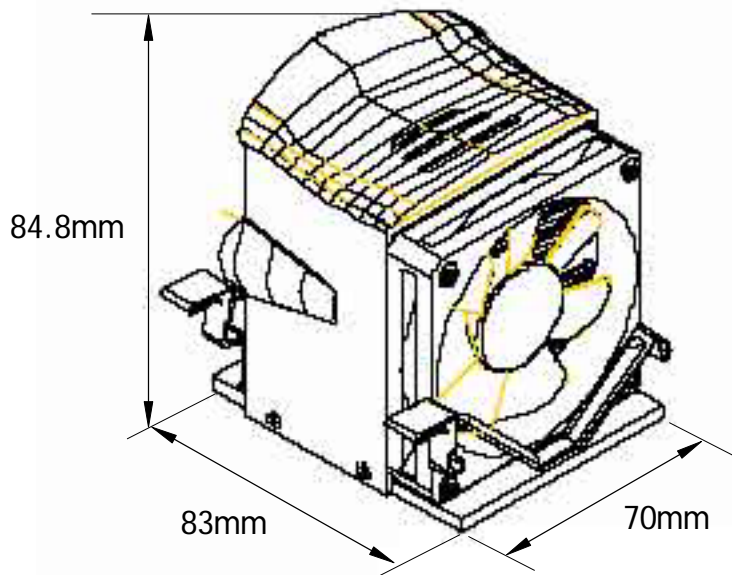

## Specifications:

Dimension: 83.0x 70.0x 84.8mm

Fan size: 70.0x 70.0 x 15.0mm

Fan Speed: 2800-3800 R.P.M.

Rate Current: 7-12V

Noise Level: 29-34 dBA

Weight: 515g

Bearing Type: Ball Bearing