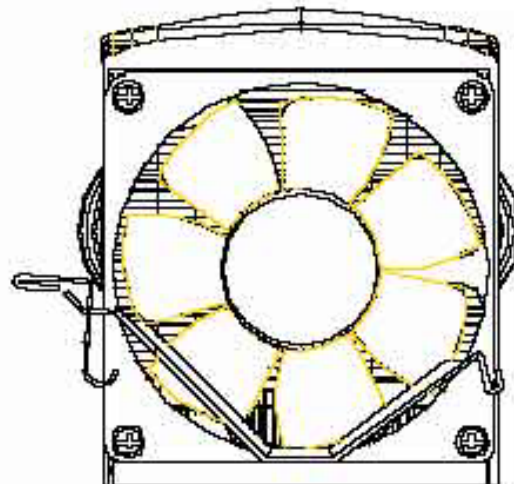

## Specifications:

Dimension: 83.0x 70.0x 84.8mm

Fan size: 70.0x 70.0 x 15.0mm

Fan Speed: 2800-3800 R.P.M.

Rate Current: 7-12V

Noise Level: 29-34 dBA

Weight: 515g

Bearing Type: Ball Bearing