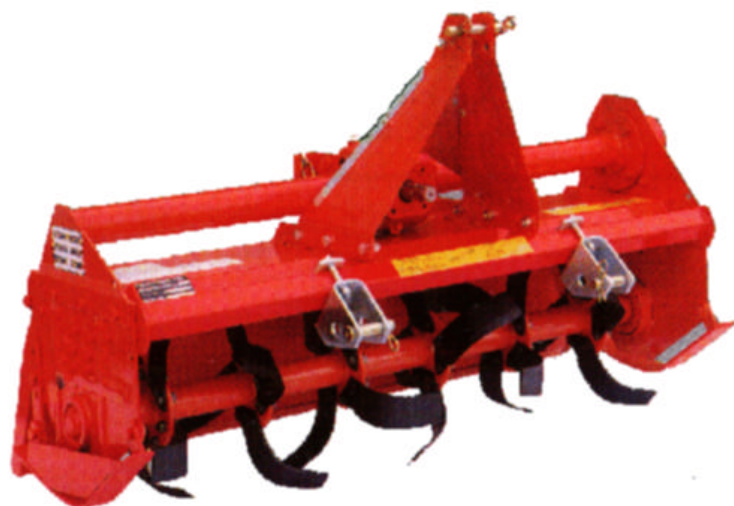

Worksaver

P. O. Box 100 - 9 Worksaver Trail - Litchfield, IL. 62056-0100

ROTARY TILLERS

15 to 55 PTO HP

Turn hard ground into a perfect seed bed quickly and easily using the economical Worksaver rotary tiller. Ideal for gardening, landscaping, orchards, or any soil operation.

Each model is designed rugged and built to last many years. All models feature curved or "L" blades, oil-bathed over-sized chain drive, depth adjustment on skids, and adjustable lower hitch points. A rear deflector keeps soil and debris beneath the tiller for thorough pulverization. Gearbox is protected by either a shear-bolt or slip clutch PTO driveline.

	T 25 SERIES		T 55 SERIES		
MODEL	T25-42	T25-50	T40-58	T40-66	T55-74
HP Rating	25 Max.	25 Max.	40 Max.	40 Max.	55 Max.
HP Req. Range	15 – 18 hp	18 – 22 hp	32 – 38 hp	35 – 40 hp	45 – 55 hp
Working Width	42 in.	50 in.	58 in.	66 in.	74 in.
Working Depth	5 in. max.	5 in. max.	6 in. max.	6 in. max.	7 in. max.
PTO Driveline	Shear-bolt	Shear-bolt	Shear-bolt	Shear-bolt	Slip-Clutch
Driveline Options	-	-	Slip-Clutch	Slip-Clutch	-
Drive	Oil Bath Oversized Chain	Oil Bath Oversized Chain	Oil Bath Oversized Chain	Oil Bath Oversized Chain	Oil Bath Oversized Chain
Depth Adjust.	Skid Shoes	Skid Shoes	Skid Shoes	Skid Shoes	Skid Shoes
Hitch – 3 pt.	Cat. 0	Cat. 0	Cat. I	Cat. I	Cat. I
Offset	11 ½ Total Gearbox and hitch move as one unit	11 ½ Total Gearbox and hitch move as one unit	7 ½ from center left or right	7 ½ from center left or right	7 ½ from center left or right
No. of Blades Type	20 Curved	24 Curved	28 "L" Shaped	32 "L" Shaped	36 "L" Shaped
Parking Stand	-	-	Optional	Optional	Optional
Shipping Weight	283 lb.	308 lb.	478 lb.	525 lb.	790 lb.
Stock No.	320200	320205	320215	320220	320230