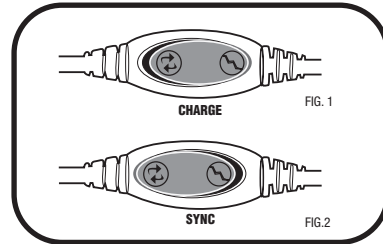

Synchronizing your iPAQ series handheld:

Note: To enable the synchronization function, ActiveSync® Desktop software must be previously installed on the host computer using a Microsoft® Windows operating system with USB support.

1. 1 Plug the Sync Charger's USB connector into an available USB port on a desktop or laptop computer.
2. 2 Slide the cables switch to the Sync position (fig. 2)
3. 3 With the iPAQ handheld powered on, plug the Sync Charger's connector into the sync connector at the base of the iPAQ handheld.
4. 4 If ActiveSync doesn't automatically synchronize, select ActiveSync from the Start Menu, select tools, and then select options.
5. 5 Click "Enable synchronization when cradled using:" and select "USB". Click OK and Exit. ActiveSync should begin to synchronize your iPAQ with your PC.

Belkin Components

501 West Walnut Street
Compton • CA • 90220 • USA
Tel: 310.898.1100
Fax: 310.898.1111

Belkin Components, Ltd.

Unit 13 • Gatelodge Close • Round Spinney
Northampton • NN3 8RX • United Kingdom
Tel: +44 (0) 1604678300
Fax: +44 (0) 1604678330

Belkin Components, Ltd.

7 Bowen Crescent • West Gosford
NSW 2250 • Australia
Tel: +61 (2) 4372 8600
Fax: +61 (2) 4325 4277

P73998