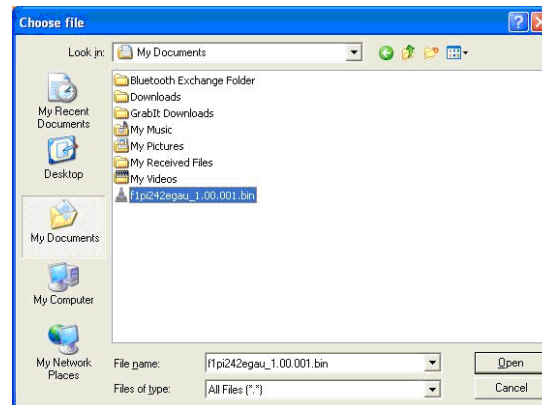

Step 5 Click Browse, find the file in c:\Belkin\F1PI24EGau

(You will be presented with the following screen)