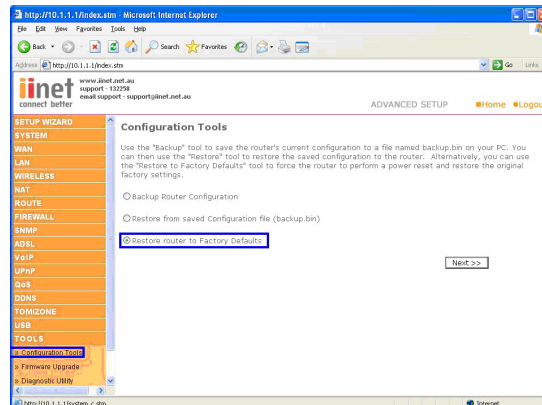

Step 2 In the password field type in **admin** and click **LOGIN**

Step 3 Click **Advanced Setup**

Step 4 Click **Tools** then **Configuration Tools**

(You will be presented with the following screen)