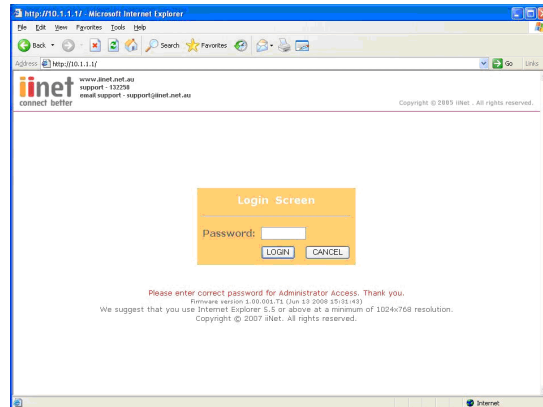

(You will be presented with the following screen)

You will now need to re-enter your Username and Password Settings

Please do not use a saved configuration as it will not function correctly with the updated firmware.

Step 1 Open Internet Explorer and type in the Address Bar <http://10.1.1.1>

(You will be presented with the following screen)

Step 2 In the password field type in **admin** and click **LOGIN**

Step 3 Under ADSL Parameter Setting Enter your **Username** and **Password** into the fields