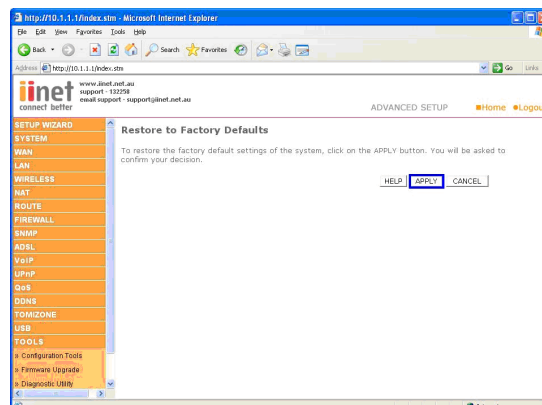

Step 5 Place the **Dot** next to **Restore Router to Factory Defaults** and click **Next**

Step 6 Click **APPLY**

(You will be presented with the following screen)