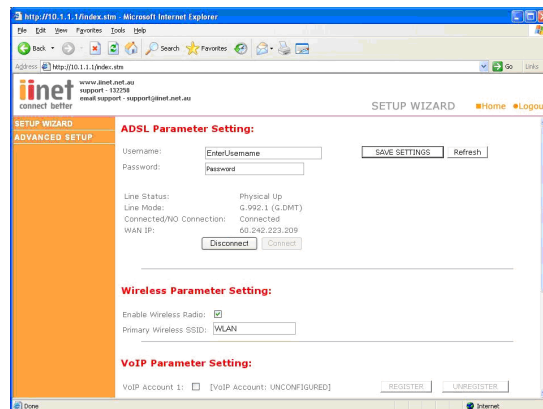

Step 4 Click **Save Settings**