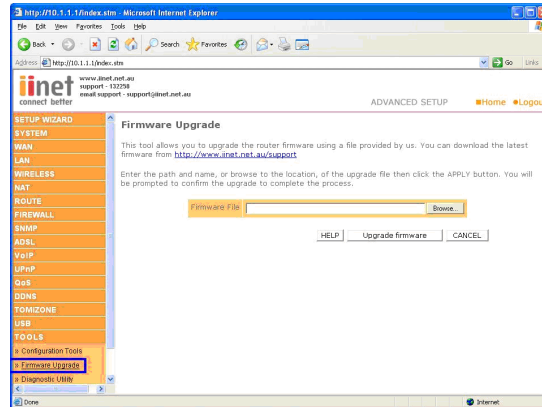

Upgrading the Firmware on your Belkin VoIP Router

Step 1 Open Internet Explorer and type in the Address Bar <http://10.1.1.1>

(You will be presented with the following screen)

Step 2 In the password field type in **admin** and click **LOGIN**

Step 3 Click **Advanced Setup**

(You will be presented with the following screen)

F1P1242EGau

F1P1242ENau

Step 4 Click Tools then Firmware Upgrade

(You will be presented with the following screen)

Step 5 Click Browse, find the file in c:\Belkin\F1PI24EGau

(You will be presented with the following screen)

Step 6 Click Open

Step 7 Click Upgrade Firmware, then OK

(You will be presented with the following screen)

You will now need to restore the unit to Factory Defaults