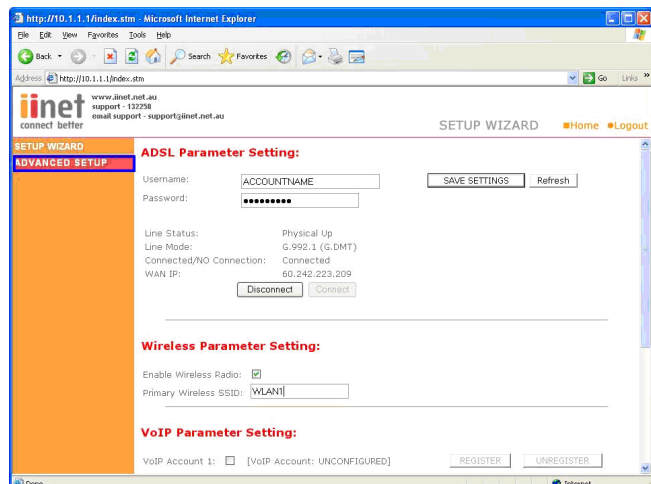

F1P1242EGau