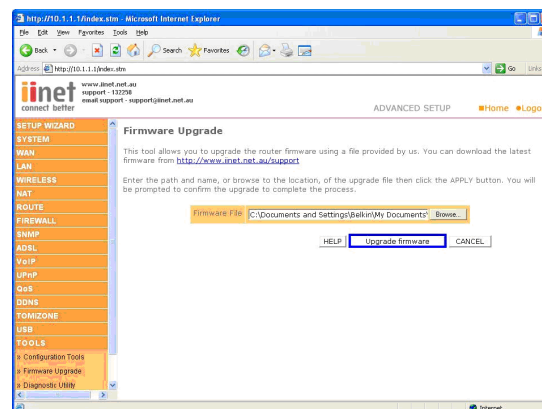

Upgrading the Firmware on your Belkin VoIP Router

Step 1 Open Internet Explorer and type in the Address Bar <http://10.1.1.1>

(You will be presented with the following screen)

Step 2 In the password field type in **admin** and click **LOGIN**

Step 3 Click **Advanced Setup**

(You will be presented with the following screen)

F1P1242EGau

F1P1242ENau

Step 4 Click Tools then Firmware Upgrade

(You will be presented with the following screen)

Step 5 Click Browse, find the file in c:\Belkin\F1PI24EGau

(You will be presented with the following screen)

Step 6 Click Open

Step 7 Click Upgrade Firmware, then OK

(You will be presented with the following screen)

You will now need to restore the unit to Factory Defaults