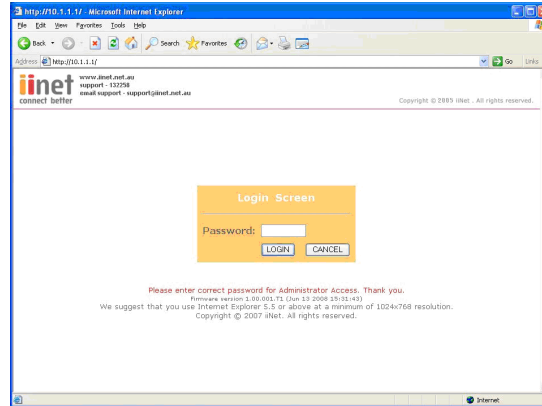

Upgrading the Firmware on your Belkin VoIP Router

Step 1 Open Internet Explorer and type in the Address Bar <http://10.1.1.1>

(You will be presented with the following screen)

Step 2 In the password field type in **admin** and click **LOGIN**

(You will be presented with the following screen)

Step 6 Click Open

Step 7 Click Upgrade Firmware, then OK

(You will be presented with the following screen)

You will now need to restore the unit to Factory Defaults

Step 1 Open Internet Explorer and type in the Address Bar <http://10.1.1.1>

(You will be presented with the following screen)

Step 2 In the password field type in **admin** and click **LOGIN**

Step 3 Click **Advanced Setup**