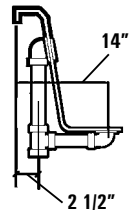

CAN BE USED IN AN UNDERMOUNT APPLICATION

Rough-In Plumbing Measurements

Note: Serenity tub only models feature a Pre-leveled ABS Support Base.

SPECIFICATIONS:

GENERAL SPECIFICATIONS:

Tub Size	65 3/4" x 43 1/2" x 24 1/2"
	168 cm x 111 cm x 60 cm
Bathing Well	42" long
	28" wide
	21 1/2" interior depth
Shipping Weight	188 lbs. / 85 kg
Tub Weight Filled	1017 lbs. / 462 kg
Tub Only Weight	145 lbs. / 66 kg
Gallons to Overflow	109 gal. / 413 L