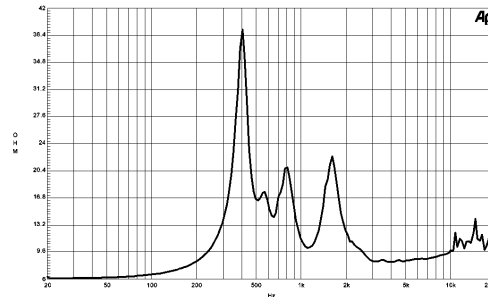

DE 950 | Hf Compression drivers

Top performance 2" high frequency compression driver. The particular mylar/titanium diaphragm using a 3" edgewound flat aluminium wire voice coil and a FEA computer optimized lightweight Neodimium magnet assembly using a copper shorting ring result in excellent response characteristics, very high efficiency and outstanding upper end performance. The DE 950 features one of the highest magnetic fields currently available. This unit weights only 2.8 kg. Recommended for low crossover frequencies.