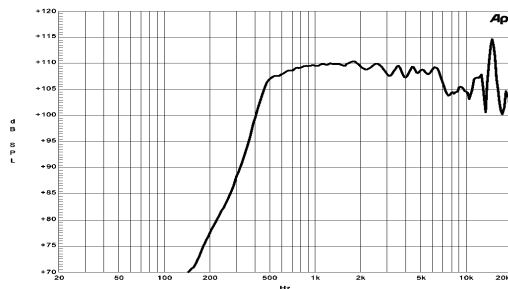

DE 950 | Hf Compression drivers

Top performance 2" high frequency compression driver. The particular mylar/titanium diaphragm using a 3" edgewound flat aluminium wire voice coil and a FEA computer optimized lightweight Neodimium magnet assembly using a copper shorting ring result in excellent response characteristics, very high efficiency and outstanding upper end performance. The DE 950 features one of the highest magnetic fields currently available. This unit weights only 2.8 kg. Recommended for low crossover frequencies.

Horns

HF Compression drivers

Coaxials

HPL

Speakers

Specifications¹

Throat Diameter	50 mm (2 in)
Nominal Impedance	8 Ω
Minimum Impedance	8.3 Ω
Power Handling (1200 - 20000 Hz)	
Nominal ²	80 W
Continuous Program ³	160 W
Sensitivity (1W/1m) ⁴	109.5 dB
Frequency Range	0.5 - 18 kHz
Recommended Crossover ⁵	1200 Hz
Voice Coil Diameter	75 mm (3 in)
Winding Material	Aluminium
Inductance	0.14 mH
Diaphragm Material	Titanium
Flux Density	2.05 T

Also available in 16 Ω , data upon request

Mounting and Shipping Information

Four M6 holes 90° on 102 mm (4 in) diameter	
Overall Diameter	132 mm (5.2 in)
Depth	85 mm (3.3 in)
Net Weight	3 kg (6.6 lb)
Shipping Weight (4 units)	12.5 kg (27.5 lb)
Shipping Box (4 units)	300x160x210 mm (11.8x6.3x8.3 in)