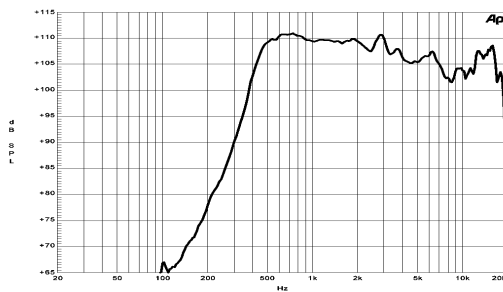

Horns

HF Compression drivers

Coaxials

HPL

Speakers

Specifications¹

| | |
|-------------------------------------|--------------|
| Throat Diameter | 50 mm (2 in) |
| Nominal Impedance | 8 Ω |
| Minimum Impedance | 8 Ω |
| Power Handling (1000 – 20000 Hz) | |
| Nominal ² | 80 W |
| Continuous Program ³ | 160 W |
| Sensitivity (1W/1m) ⁴ | 108 dB |
| Frequency Range | 0.5 – 18 kHz |
| Recommended Crossover ⁵ | 1000 Hz |
| Voice Coil Diameter | 75 mm (3 in) |
| Winding Material | Aluminium |
| Inductance | 0.14 mH |
| Diaphragm Material | Titanium |
| Flux Density | 1.8 T |

Also available in 16 Ω, data upon request

Mounting and Shipping Information

| | |
|---|------------------------------------|
| Four M6 holes 90° on 102 mm (4 in) diameter | |
| Overall Diameter | 170 mm (6.7 in) |
| Depth | 67 mm (2.6 in) |
| Net Weight (1 unit) | 4.5 kg (9.9 lb) |
| Shipping Weight (2 units) | 9.6 kg (21.2 lb) |
| Shipping Box (2 units) | 210x210x190 mm (8.3x8.3x7.5 in) |