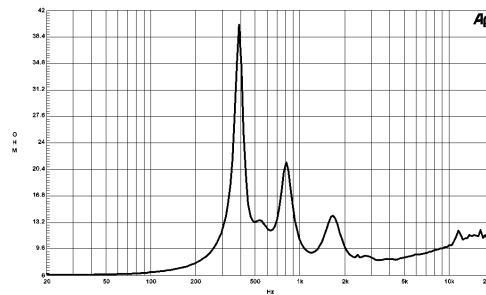

Horns

HF Compression drivers

Coaxials

HPL

Speakers

Specifications¹

Throat Diameter	50 mm (2 in)
Nominal Impedance	8 Ω
Minimum Impedance	8 Ω
Power Handling (1000 – 20000 Hz)	
Nominal²	80 W
Continuous Program³	160 W
Sensitivity (1W/1m)⁴	108 dB
Frequency Range	0.5 – 18 kHz
Recommended Crossover⁵	1000 Hz
Voice Coil Diameter	75 mm (3 in)
Winding Material	Aluminium
Inductance	0.14 mH
Diaphragm Material	Titanium
Flux Density	1.8 T

Also available in 16 Ω, data upon request

Mounting and Shipping Information

Four M6 holes 90° on 102 mm (4 in) diameter	
Overall Diameter	170 mm (6.7 in)
Depth	67 mm (2.6 in)
Net Weight (1 unit)	4.5 kg (9.9 lb)
Shipping Weight (2 units)	9.6 kg (21.2 lb)
Shipping Box (2 units)	210x210x190 mm (8.3x8.3x7.5 in)

¹ Driver mounted on B&C ME 75 horn.

² 2 hours test made with continuous pink noise signal (6 dB crest factor) within the specified range. Power calculated on rated minimum impedance.

³ Power on Continuous Program is defined as 3 dB greater than the Nominal rating.

⁴ Applied RMS Voltage is set to 2.83V for 8 ohms and 4V for 16 ohms Nominal Impedance. Average SPL from 500 to 18000 Hz.

⁵ 12 dB/oct. or higher slope high-pass filter.