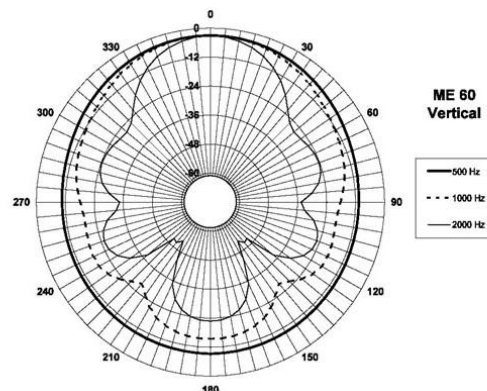

ME60

Horns

2" throat entry
60° x 40° nominal coverage
Constant directivity
Very good loading down to 1 kHz

Specifications

Throat Diameter (1)	50 mm (2 in)
Nominal Coverage Horizontal	60°
Nominal Coverage Vertical	40°
Cutoff Frequency	800 Hz
Material	Cast Aluminium
Dimensions	270x237x202 mm (10.6x9.3x7.9 in)

Mounting and Shipping Info

Four 6.5 mm (0.25 in) holes 90°
on 102 mm (4 in) diameter

Baffle Cutout Dimensions	232x207 mm (9.1x8.1 in)
Net Weight	1.6 kg (3.5 lb)
Shipping Weight	2.2 kg (4.8 lb)
Shipping Box	290x260x260 mm (11.4x10.2x10.2 in)