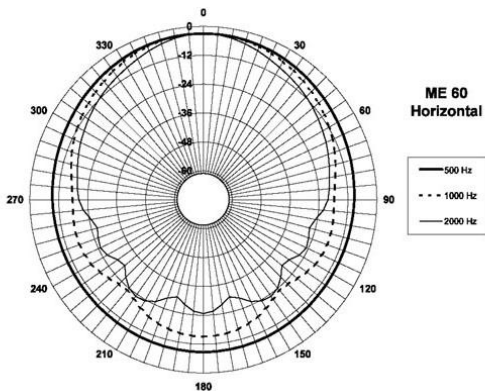

ME60

Horns

2" throat entry
60° x 40° nominal coverage
Constant directivity
Very good loading down to 1 kHz

Specifications

Throat Diameter (1)	50 mm (2 in)
Nominal Coverage Horizontal	60°
Nominal Coverage Vertical	40°
Cutoff Frequency	800 Hz
Material	Cast Aluminium
Dimensions	270x237x202 mm (10.6x9.3x7.9 in)

Mounting and Shipping Info

Four 6.5 mm (0.25 in) holes 90°
on 102 mm (4 in) diameter

Baffle Cutout Dimensions	232x207 mm (9.1x8.1 in)
Net Weight	1.6 kg (3.5 lb)
Shipping Weight	2.2 kg (4.8 lb)
Shipping Box	290x260x260 mm (11.4x10.2x10.2 in)