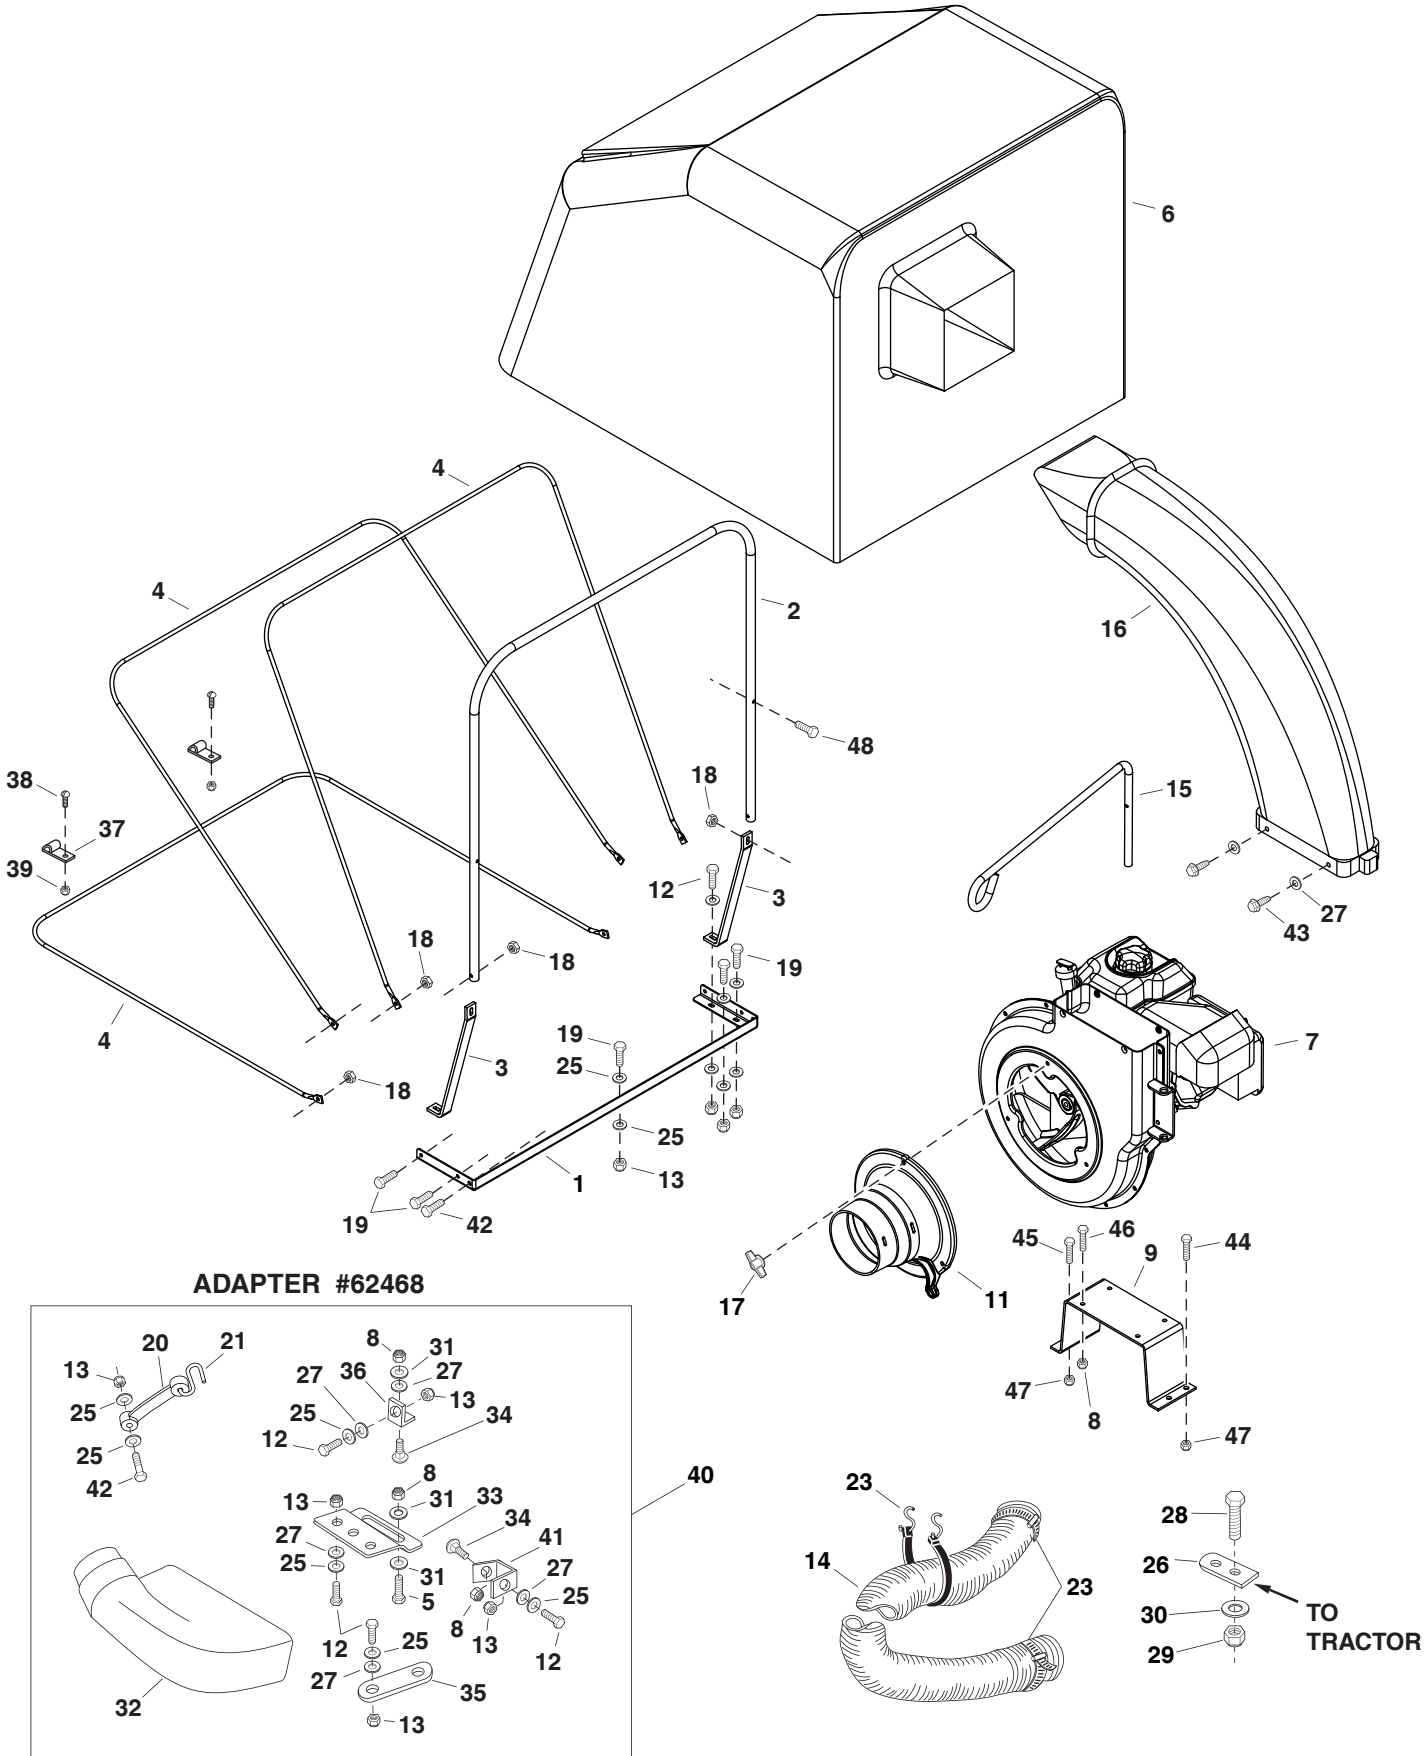

REPAIR PARTS FOR MODEL 45-0407-131 SOFT TOP VAC-N-GO

REPAIR PARTS FOR MODEL 45-0407-131 SOFT TOP VAC-N-GO

REF. NO.	PART NO.	QTY.	DESCRIPTION	REF. NO.	PART NO.	QTY.	DESCRIPTION
1	25836	1	Top Support Angle	26	23540	1	Hitch Plate
2	25740	1	Front Support Tube	27	1543-69	9	Nylon Washer
3	25876	2	Brace	28	43351	1	Hex Bolt, 1/2-13 x 1-1/4"
4	49864	3	Lower Support Rod	29	43262	1	Lock Nut, 1/2-13
5	43063	2	Hex Bolt, 5/16-18 x 1-1/4"	30	43352	1	Flat Washer, 7/16"
6	49865	1	Cart Cover	31	43081	12	Washer, 5/16" Std.
7	1263020264E1	1	Engine, 5.5 HP	32	43830	1	Deck Adapter
8	47810	7	Nylock Nut, 5/16-18	33	23560	1	Deck Adapter Bracket
9	25834	1	Engine Mounting Base	34	43080	2	Carriage Bolt, 5/16" x 3/4"
10	65428	1	Impeller Assembly	35	23825	1	Mounting Strap
11	43791	1	Hose Adapter	36	23826	1	Angle Bracket
12	43661	6	Hex Bolt, 1/4-20 x 1"	37	HA23761	2	Clip
13	47189	17	Nylock Nut, 1/4-20	38	43346	2	Truss Head Bolt, #10-32 x 5/8"
14	43792	1	Hose	39	47171	2	Nylock Nut, #10-32
15	49974	1	Hose Hanger Rod	40	62486	1	Deck Adapter Kit
16	46420	1	Deflector w/ Elbow	41	23827	1	Mounting Bracket
17	712-0421	3	Wing Nut	42	1509-90	4	Hex Bolt, 1/4-20 x 1-1/4"
18	43013	8	Lock Nut, 1/4-20	43	47630	4	Hex Bolt, 5/16-18 x 3/4" (Thread Forming)
19	43012	7	Hex Bolt, 1/4-20 x 3/4"	44	43001	2	Hex Bolt, 3/8-16 x 1"
20	44850	2	Tarp Strap	45	43574	2	Hex Bolt, 3/8-16 x 3"
21	44849	2	"S" Hook	46	43085	4	Hex Bolt, 5/16-18 x 1-1/2"
22	43793	2	Hose Clamp	47	HA21362	4	Nylock Nut, 3/8-16
23	43790	1	Tarp Strap, 25"	48	43648	2	Hex Bolt, 1/4-20 x 1-1/2"
24	24958	1	Hose Hanger Bracket				
25	43088	17	Washer, 1/4" Std.