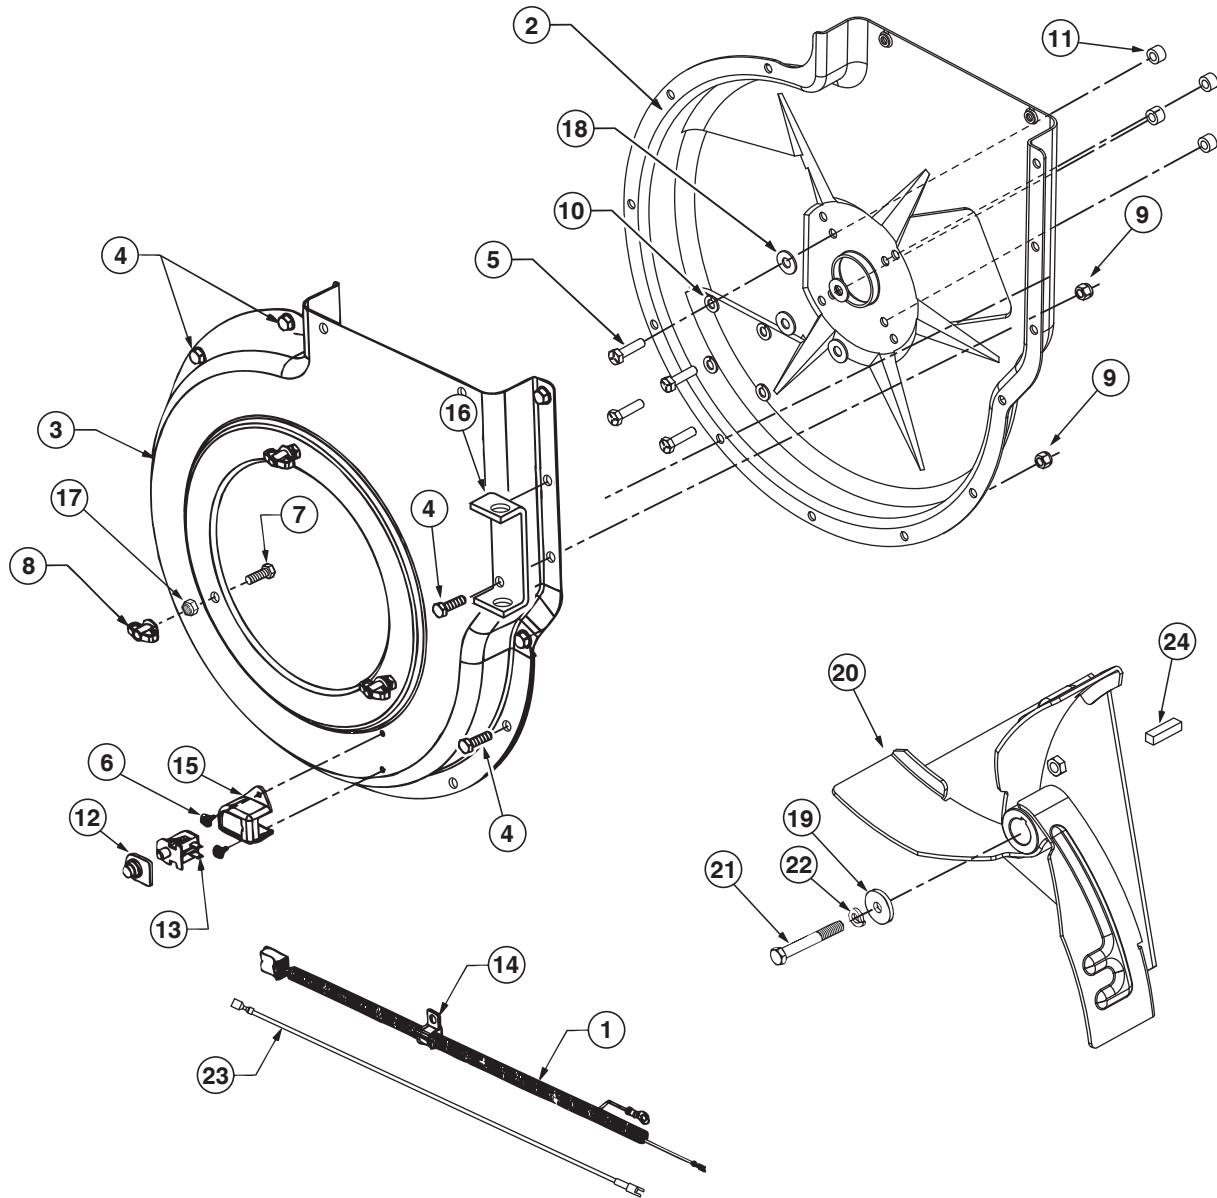

REPAIR PARTS FOR MODEL 45-0407-131 VAC-N-GO IMPELLER HOUSING ASSEMBLY

REF. NO.	PART NO.	QTY.	DESCRIPTION	REF. NO.	PART NO.	QTY.	DESCRIPTION
1	629-0241A	1	Harness, Wire	13	725-3166	1	Snap Mount Switch
2	24634	1	Housing Assembly, Inner	14	726-0272	1	Clamp
3	24633	1	Housing Assembly, Outer	15	731-1613	1	Switch Cover
4	43182	10	Hex Bolt, 5/16-18 x 3/4"	16	24958	1	Hose Hanger Bracket
5	40320	4	Hex Bolt, 5/16-24 x 1-1/4"	17	48848	3	Nylock Jam Nut, 5/16-18
6	710-1268	2	Screw, Self Tap #10-16 x 3/8"	18	43081	4	Washer, 5/16" Std.
7	43063	3	Hex Bolt, 5/16-18 x 1"	19	736-0247	1	Washer
8	712-0421	3	Wingnut	20	65428	1	Impeller Assembly
9	47810	12	Nylock Nut, 5/16-18	21	44377	1	Hex Bolt, 3/8-24 1"
10	43086	4	Lock Washer, 5/16"	22	43003	1	Lockwasher, 3/8"
11	23727	4	Spacer	23	49869	1	Wire Mag. Ground
12	725-1700	1	Switch Cover	24	23477	1	Key, 1/4 Sq. 2" Long