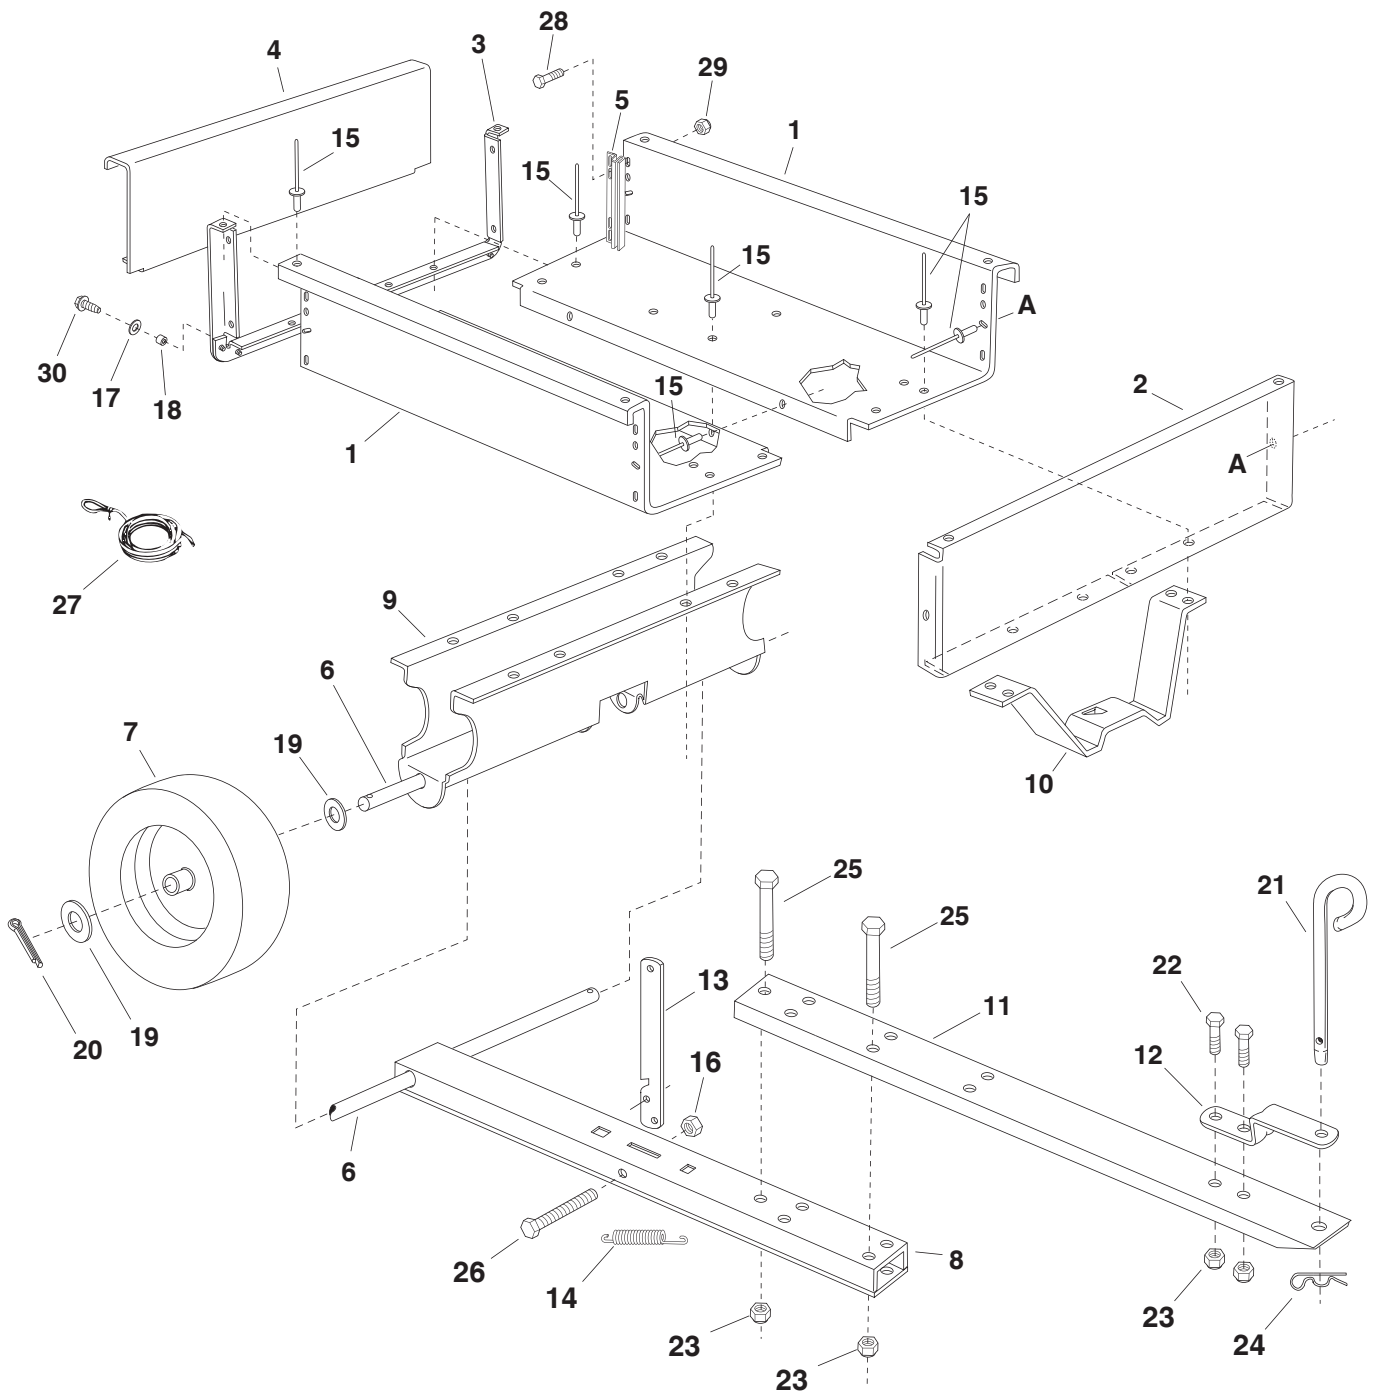

CART REPAIR PARTS FOR 45-0407-131 VAC-N-GO

REPAIR PARTS LIST FOR 45-0407-131 VAC-N-GO

REF. NO.	PART NO.	QTY.	DESCRIPTION	REF. NO.	PART NO.	QTY.	DESCRIPTION
1	23912	2	Cart Body	17	43081	2	Washer, 5/16" Std.
2	24906	1	Front Panel	18	23625	2	Spacer, .38" x .62" x .27"
3	62458	1	Tailgate Reinforcement Bracket	19	43009	4	Washer
4	24907	1	Tailgate	20	43010	2	Cotter Pin
5	23548	2	Tailgate Guide	21	23353	1	Hitch Pin
6	24896	1	Axle	22	43001	2	Hex Bolt, 3/8-16 x 1"
7	44456	2	Wheel	23	HA21362	5	Nylock Nut, 3/8-16
8	65426	1	Rear Tongue	24	43343	1	Hair Cotter Pin, 3/32"
9	23506	1	Wheel Support	25	43574	3	Hex Bolt, 3/8-16 x 3"
10	24497	1	Latch Stand Bracket	26	47407	1	Hex Bolt, 5/16-18 x 4"
11	25742	1	Front Tongue	27	49868	1	Rope, 36"
12	23475	1	Hitch Bracket	28	43012	4	Hex Bolt, 1/4-20 x 3/4"
13	25010	1	Latch Lock Lever	29	47189	4	Nylock Nut, 1/4-20
14	HA20186	1	Spring	30	47630	4	Hex Bolt, 5/16-18 x 3/4" (Thread Forming)
15	48373	28	Pop Rivet, 1/4"				
16	43064	1	Lock Nut, 5/16-16				