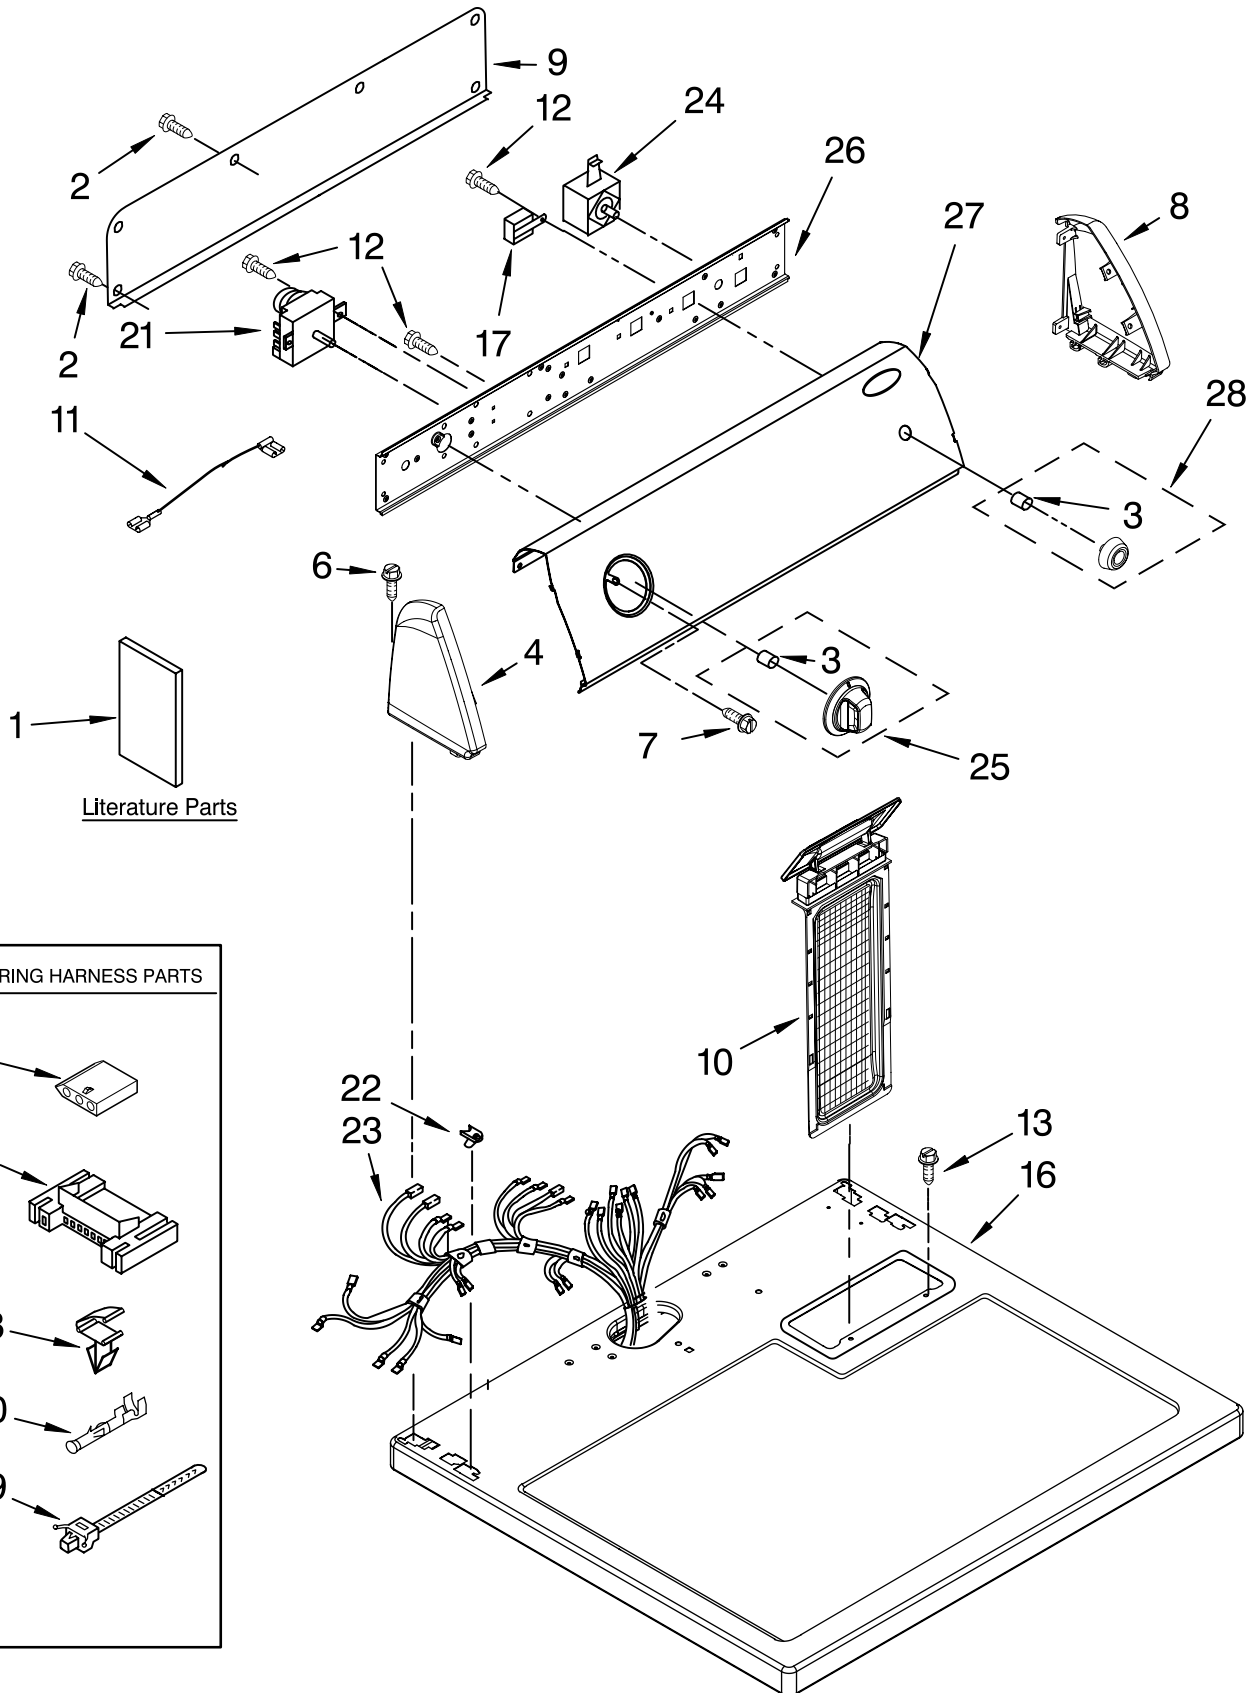

For Model: NED5100TQ0
(Designer White)

FOR ORDERING INFORMATION REFER TO PARTS PRICE LIST

TOP AND CONSOLE PARTS

For Model: NED5100TQ0
(Designer White)

Illus. No.	Part No.	DESCRIPTION
1		Literature Parts
	W10150620	Guide, Use & Care
	W10150612	Instructions, Installation
	W10150656	Sheet, Cycle Feature
	8576793	Wiring Diagram
2	693995	Screw, Hex Head
3	8536939	Spring, Clip Knob
4	8271365	Cap, End (L.H.)
5	3936144	Connector
6	388326	Screw, Console
7	8533951	Screw, Grounding
8	8271359	Cap, End (R.H.)
9	8274261	Panel, Rear Console
10	8558467	Screen, Lint
11	3393815	Wire, Jumper
12	8533971	Screw, 8-18 x 5/16
13	688983	Screw, 8-18 x 5/8
15	3395683	Connector (Motor)
16	8557930	Top
17	694419	Mini-Buzzer
18	3394427	Clip, Harness
19	3391249	Tie, Cable
20	94614	Terminal
21	8299781	Timer, 60 Hz.
22	357213	Nut, Push-In (2)
23	8576500	Harness, Wiring
24	3977456	Switch, Push-To-Start
25	W10110048	Timer Knob Assembly
26	8271418	Bracket, Control
27	W10182636	Panel, Control
28	W10110049	Knob, Push-To-Start

FOR ORDERING INFORMATION REFER TO PARTS PRICE LIST