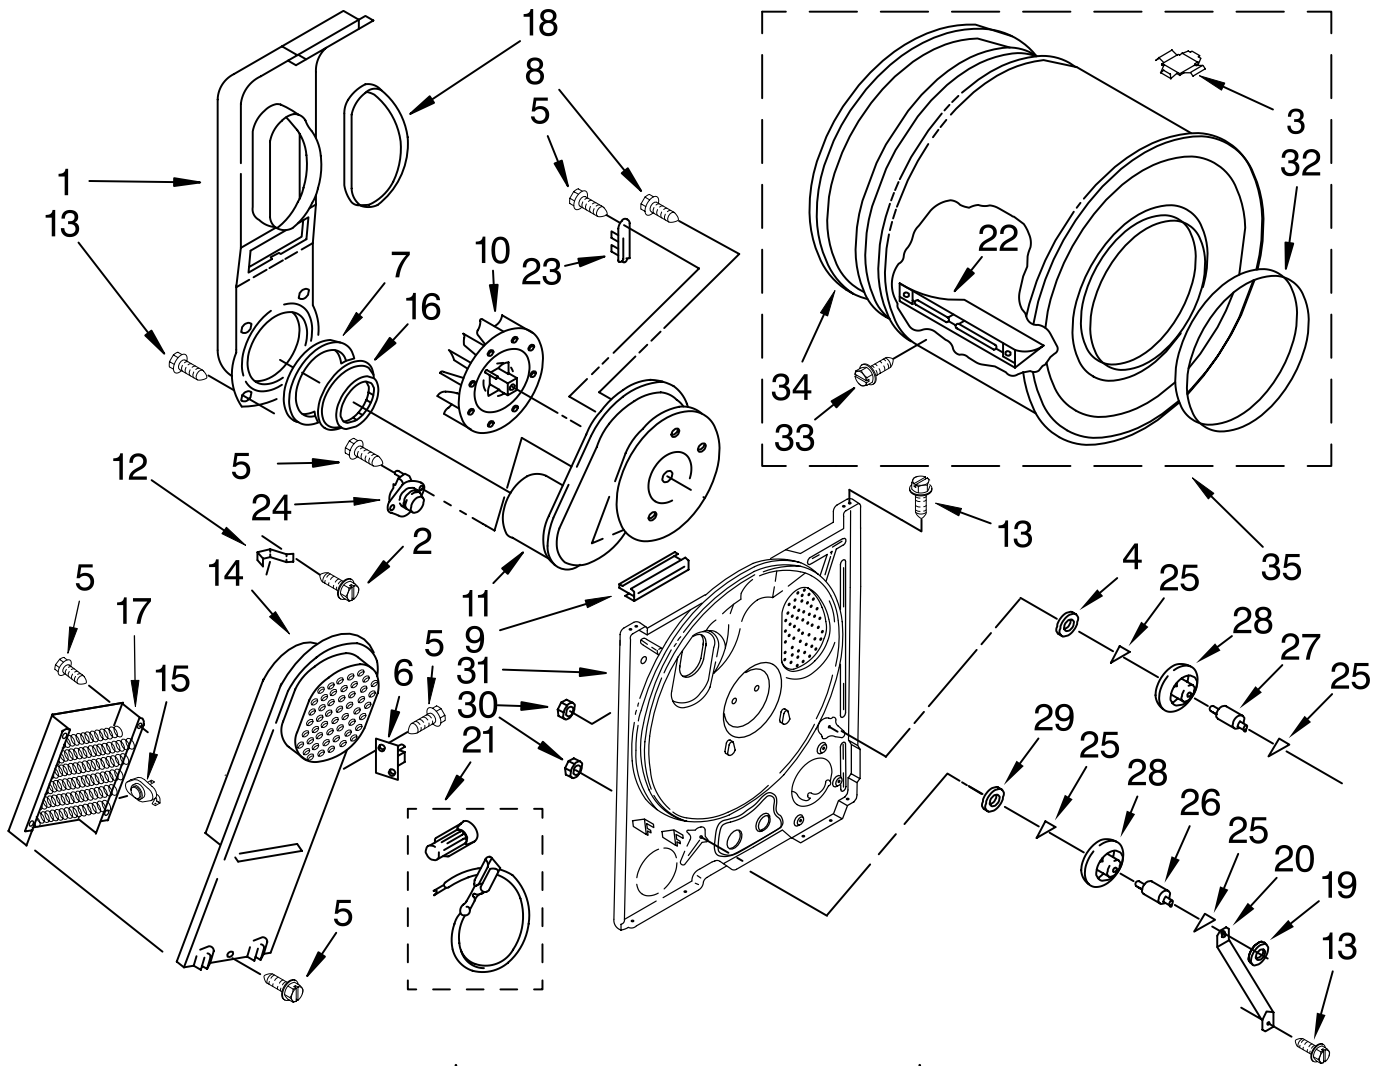

BULKHEAD PARTS

For Model: NED5100TQ0
(Designer White)

Illus. No.	Part No.	DESCRIPTION
1	694283	Lint Chute Assembly
2	489463	Screw, 8-18 x 5/8
3	8066086	Drum Hole Plug
4	3388703	Washer, Support
5	90767	Screw, 8-18 x 3/8
6	3977393	Thermal Cut-Off (Includes Illus. 15)
7	347139	Seal, Lint Chute
8	3390647	Screw, 8-18 x 1/2
9	3392247	Pad, Blower Housing
10	694089	Wheel, Blower

Illus. No.	Part No.	DESCRIPTION
11	8577230	Housing, Blower
12	3398161	Clip
13	343641	Screw, 10-16 x 1/2
14	8541818	Box, Heater
15	3977767	Thermostat, High Limit 221°F (105°C)
16	696302	Shield, Exhaust
17	3403585	Element, Heater
18	339956	Seal
19	90296	Clip
20	3976435	Bracket, Support
21	279457	Wire Kit (For Heater Element Wiring Harness Repair)

Illus. No.	Part No.	DESCRIPTION
22	342847	Baffle, Drum
23	3392519	Fuse, Thermal
24	3387134	Thermostat, Internal Bias
25	690997	Ring, Tri
26	3399506	Shaft, L.H.
27	3399507	Shaft, R.H.
28	3397590	Roller, Support
29	348197	Washer, Support
30	3359452	Nut, 3/8-16
31	8529955	Bulkhead
32	3394509	Ring, Bearing
33	W10109200	Screw, 11-16 x 3/4
34	8066085	Seal, Rear Drum
35	3396777	Drum Assembly

FOR ORDERING INFORMATION REFER TO PARTS PRICE LIST