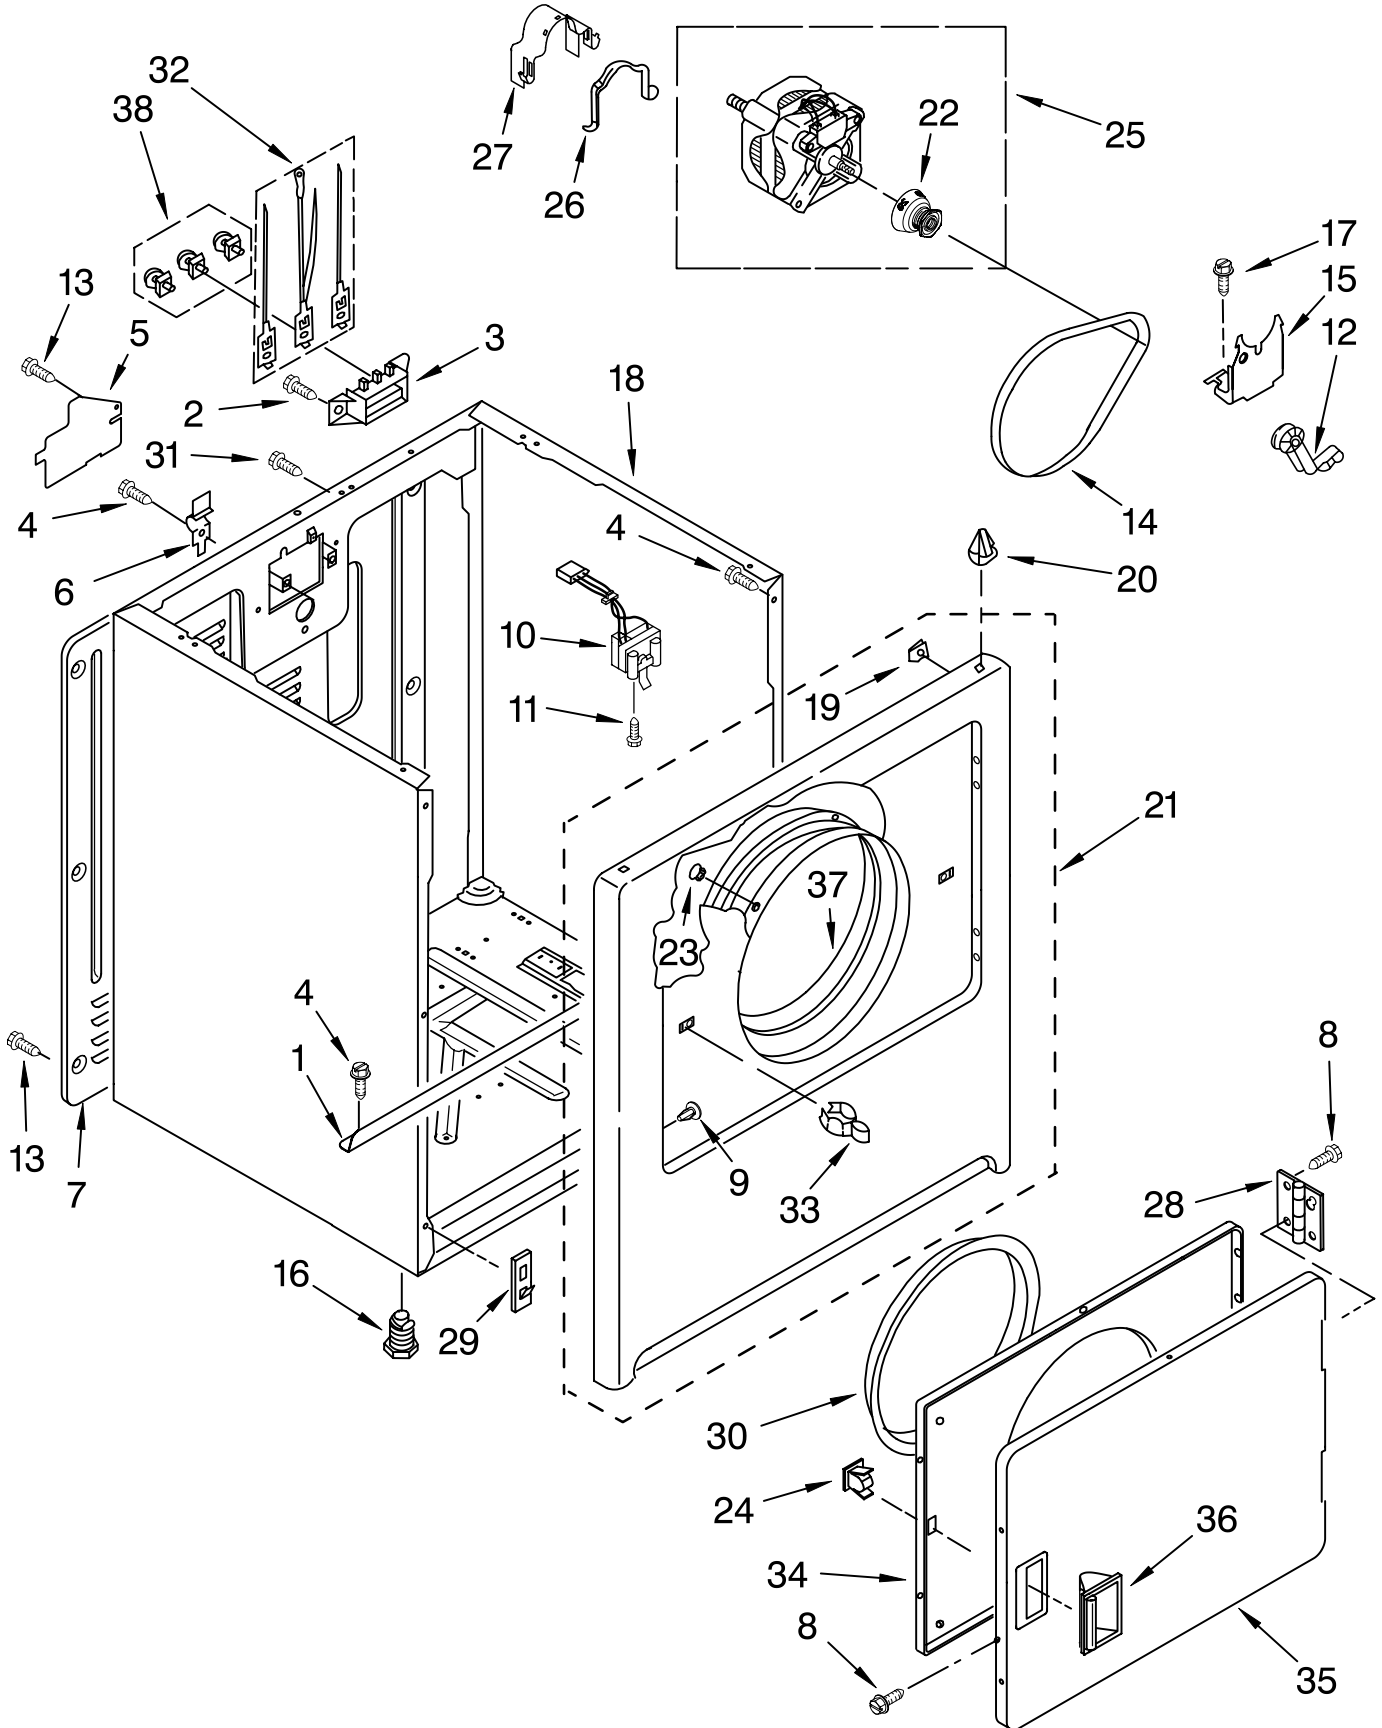

CABINET PARTS

For Model: NED5100TQ0
(Designer White)

FOR ORDERING INFORMATION REFER TO PARTS PRICE LIST

CABINET PARTS

For Model: NED5100TQ0
(Designer White)

Illus. No.	Part No.	DESCRIPTION	Illus. No.	Part No.	DESCRIPTION	Illus. No.	Part No.	DESCRIPTION
1	8541400	Bracket, Cabinet	15	348780	Base, Motor	28	3405514	Hinge and Pin Assembly (2)
2	3393008	Screw, 10-16 x 1/2	16	3392100	Foot, Dryer (4)	29	3394083	Clip, Front Panel (2)
3	3397659	Block, Terminal	17	3400500	Bolt, 5/16 - 18 x 3/4	30	3405245	Seal, Door
4	343641	Screw, 10-16 x 1/2	18	8530603	Cabinet (Includes Illus. 1)	31	697776	Screw, 10-32 x 5/8 (External Ground)
5	3396795	Cover, Terminal Block	19	98234	Clip, Ground	32	279318	Terminal, Tinned & Brass (3) (Includes Item. 38)
6	8066217	Hinge, Top (2)	20	690363	Lock, Front Top (2)	33	696144	Strike, Door
7	3396807	Panel, Rear	21	3403571	Panel Front Assembly	34	3403371	Door, Rear
8	342055	Screw, 8-18 x 1/2	22	8066184	Pulley, Motor	35	3403361	Door Front
9	3404413	Plug, Hinge Holes (4)	23	685203	Clip, Felt Pad	36	3405184	Handle, Door
10	3406104	Door Switch Assembly	24	690081	Catch, Door	37	8066124	Seal & Bearing Assembly
11	697773	Screw, 6-20 x 7/8	25	8066206	Assembly, Motor	38	279393	Terminal Block Kit For Terminal Block
12	691366	Idler & Pulley Assembly	26	660658	Clamp, Motor			
13	693995	Screw, Hex Washer Head	27	3404162	Clamp, Motor W/Shield			
14	W10131364	Belt Drive						

FOR ORDERING INFORMATION REFER TO PARTS PRICE LIST