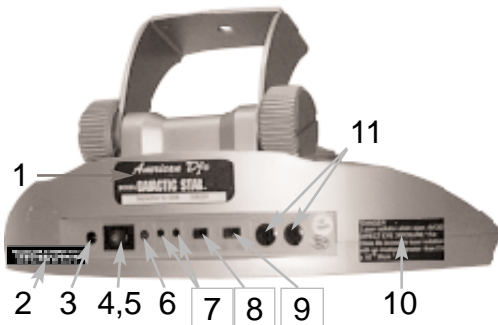

## GALACTIC STAR™

**WARNING:** Never Look Directly INTO Laser Beam  
**CAUTION:** Use of controls, adjustments, or procedures other than those specified herein may result in hazardous radiation exposure.

**WARNING!** This Product must not be used for audience scanning. To prevent fire or shock hazard, do not expose this product to a high temperature or high humidity area.

**SPECIFICATIONS:** Diode: 5 mW, Weight 3 lbs., Dimensions: 13.5" x 4.5" x 10"  
 Supply Voltage: 9VDC With supplied AC 120V adapter. If an AC 240V adapter is used it must be 500ma min.  
 Beam Spread on GALACTIC STAR™:  
 The maximum adjustment of the mirrors is approximately 90°