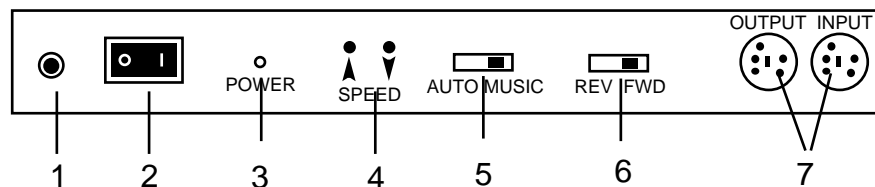

Product Description:

A new revolution in laser scanner effects! The portable, take-anywhere Galactic Star™ has a 5mW red laser diode. With the six reflective mirrors adjusted properly you will get multiple beams of laser light which dance to the beat of music or adjustable speed. Galactic Star™ will operate in Music mode, from its own sound active microphone; or in Auto mode, with speed adjustable from 1 movement per 2 seconds to 15 movements per second. Set up the 6 mirrors to shoot out multiple laser beams in any arrangement you want. The result will either be static or stroked beams depending on how fast the movement is set.

The Galactic Star's™ high tech, plastic, silver grey scratch resistant case is 100% mobile. This compact, affordable laser is great for mobile DJ's, small clubs, Karaoke, home use, or special effects productions. DC power supply included, any replacement must be 500ma min. Link up to 10 units.

For best results please use a Fog Machine in order to see the Beams dance.

Operating Instructions:

1. DC Input 9V Min 500ma.
2. Power Switch, Shutter Control Switch
3. Power LED
4. Speed adjustment from 1 step per 2 seconds to approx 15 steps per second
5. Function Mode (5) may be selected for Auto or Music Modes.
  - Auto Mode: steps executed in regular order, set by speed adjustment.
  - Music Mode: steps executed in regular order, speed is controlled by built-in microphone.
6. Reverse or forward selection
7. Input / Output connections for linking up to 10 Galactic Star in Master / Slave configuration. The first one in line should be master and connect from its output to the next unit's input which automatically sets it to slave unit.

Master / Slave:

The Galactic Star™ can be used in a master /slave configuration using cable available from *American DJ®*. The only precautions are to observe the in and out configuration, and cable should not exceed 300' total.

Additional Safety Notes: This is a laser product, please avoid direct eye exposure. Take out all the batteries, when not in use, to avoid humidity damage. Do not expose this product to high temperature or humidity.

Caution! No user serviceable parts inside do not attempt repairs. In the event your unit should fail, contact your *American DJ®* dealer.