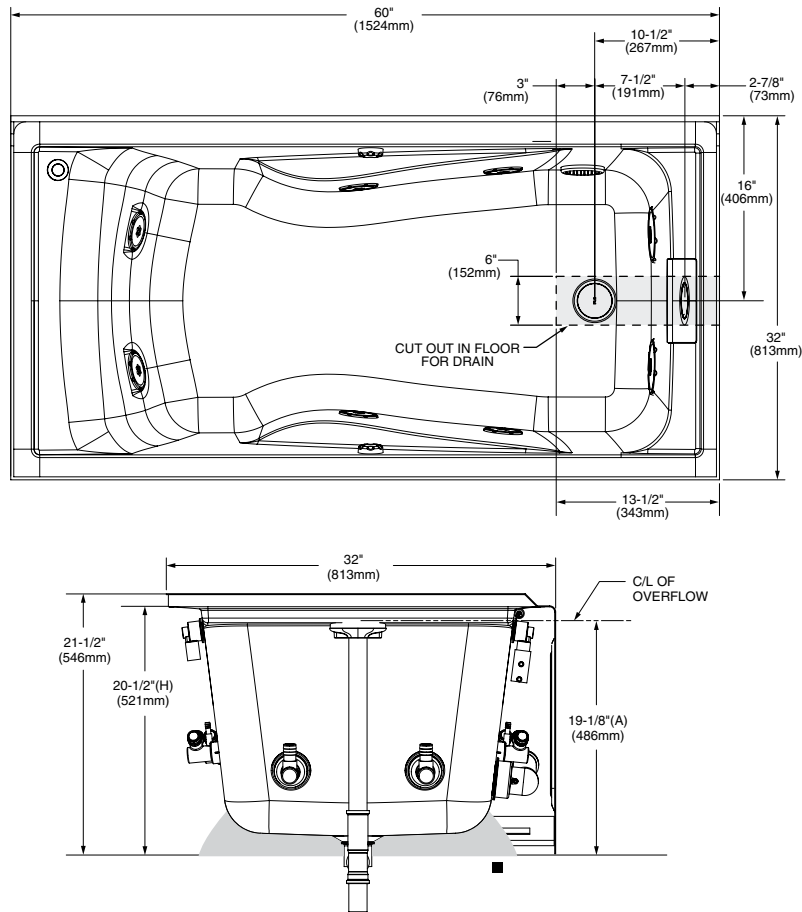

2425V-LHO.002 Bathing Pool

2425V-RHO.002 Bathing Pool

Nominal Dimensions:

60" x 32" x 21-1/2"
(1524 x 813 x 546mm)

Compliance Certifications -

Meets or Exceeds the Following Specifications:

- Underwriters Laboratories - Hydromassage Bathtubs UL 1795
- ASME A112.19.7M for Whirlpool Appliances
- ANSI Z124.1 for Plastic Bathtubs
- ASTM E162 for Flammability
- NFPA 258 for Smoke Density

Model 2425V-LHO
shown

DIMENSIONS OF FIXTURES ARE NOMINAL AND MAY VARY WITHIN THE RANGE OF TOLERANCES ESTABLISHED BY ANSI STANDARDS Z124.1 AND A112.19.7.

GENERAL SPECIFICATIONS FOR 2425V WHIRLPOOL	
INSTALLED SIZE	60 x 32 x 20-1/2 (1524 x 813 x 521mm)
WEIGHT	92 Lbs. (42 Kg.)
WEIGHT w/WATER	675 Lbs. (306 Kg.)
GAL. TO OVERFLOW	70 Gal. (265 L.)
WHIRLPOOL MIN. OPERATING VOL.	39 Gal. (148 L.)
BATHING WELL AT SUMP	42 x 22 In. (1067 x 559mm)
BATHING WELL AT RIM	53 x 25-1/2 In. (1346 x 648mm)
WATER DEPTH TO OVERFLOW	17-1/2 (445mm)
FLOOR LOADING (PROJECTED AREA)	51 Lbs./Sq.Ft. (247 Kgs./Sq.m)
WHIRLPOOL ELECTRICAL SPECIFICATIONS	
PUMP	1.25 HP, 9.7 AMPS, 120V.

GENERAL SPECIFICATIONS FOR 2425V BATHING POOL	
INSTALLED SIZE	60 x 32 x 20-1/2 (1524 x 813 x 521mm)
WEIGHT	77 Lbs. (35 Kg.)
WEIGHT w/WATER	661 Lbs. (299 Kg.)
GAL. TO OVERFLOW	70 Gal. (265 L.)
BATHING WELL AT SUMP	42 x 22 In. (1067 x 559mm)
BATHING WELL AT RIM	53 x 25-1/2 In. (1346 x 648mm)
WATER DEPTH TO OVERFLOW	17-1/2 (445mm)
FLOOR LOADING (PROJECTED AREA)	50 Lbs./Sq.Ft. (242 Kgs./Sq.m)