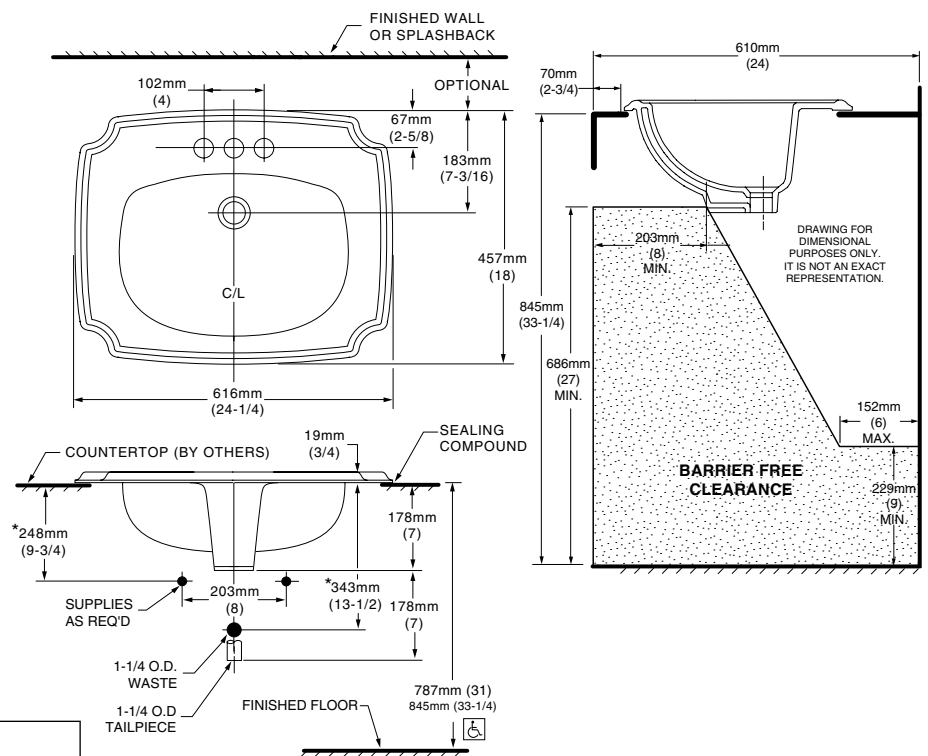

- 0558.017** Faucet holes on 8" (203mm) centers
- 0554.012** Faucet holes on 4" (102mm) centers (illustrated)

Nominal Dimensions:

616 x 457mm
(24-1/4" x 18")

Bowl sizes:

432mm (17") wide
267mm (10-1/2") front to back
140mm (5-1/2") deep

Compliance Certifications - Meets or Exceeds the Following Specifications:

- ASME A112.19.2M for Vitreous China Fixtures

To Be Specified:

- Color: White Bone Linen
- *Faucet:
- Faucet Finish:
- Supplies:
- 1-1/4" Trap:

* See faucet section for additional models available

MEETS THE AMERICANS WITH DISABILITIES ACT GUIDELINES AND ANSI A117.1 ACCESSIBLE AND USABLE BUILDINGS AND FACILITIES - CHECK LOCAL CODES.

Install lavatory 864mm (34") from finished floor.
Lavatory installed 70mm (2-3/4") minimum from front edge of countertop provides 686mm (27") knee clearance area.

NOTES:

* DIMENSIONS SHOWN FOR LOCATION OF SUPPLIES AND "P" TRAP ARE SUGGESTED.
FOR COUNTERTOP CUTOUT AND INSTALLATION INSTRUCTIONS USE TEMPLATE SUPPLIED WITH SINK.
FITTINGS NOT INCLUDED WITH FIXTURE AND MUST BE ORDERED SEPARATELY.
SEALING COMPOUND SUPPLIED BY OTHERS.