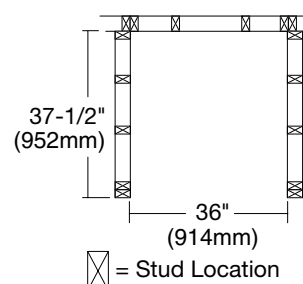

STUD LAYOUT