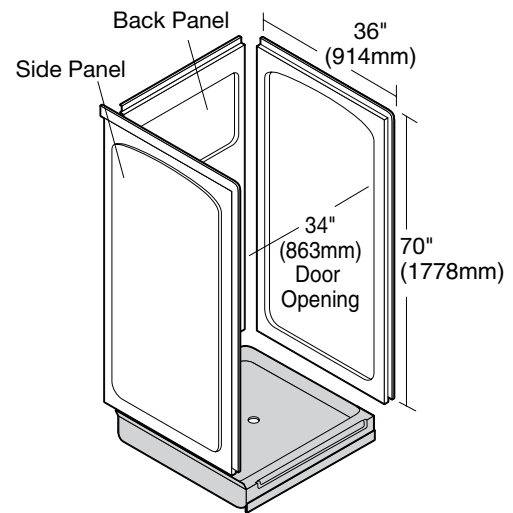

Compliance Certifications -

Meets or Exceeds the Following Specifications:

- ANSI Z124.2 for Plastic Showers
- ASTM E162 for Flammability
- NFPA 258 for Smoke Density