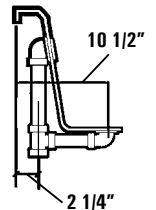

Rough-In Plumbing Measurements

SPECIFICATIONS:

GENERAL SPECIFICATIONS:

Tub Size	59 3/8" x 35 7/8" x 23"
	151 cm x 91 cm x 58 cm
Bathing Well	35" long
	25" wide
	22" interior depth
Shipping Weight	196 lbs. / 89 kg
Tub Weight Filled	721 lbs. / 327 kg
Gallons to Overflow	75 gal. / 284 L
Gallons to Operate	56 gal. / 212 L