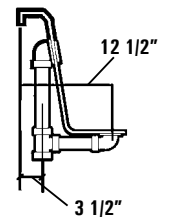

Rough-In Plumbing Measurements