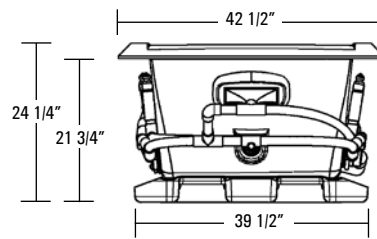

CENTURY 48 MOTIF

AQUATIC

CENTURY SERIES MODEL # AI6642RC48 / AI30AIR6642TO (Tub Only)

Two Person Bath

ALSO AVAILABLE AS TUB ONLY

Rough-In Plumbing Measurements

SPECIFICATIONS:

GENERAL SPECIFICATIONS:

Tub Size	65 3/4" x 42 1/2" x 24 1/4"
	167 cm x 108 cm x 62 cm
Bathing Well	35" long
	25 1/2" wide
	21 1/4" interior depth
Maximum Water Depth	17"
Shipping Weight	225 lbs. / 102 kg
Tub Weight Filled	919 lbs. / 417 kg
Tub Only Weight	101 lbs. / 46 kg
Weight w/Equipment	147 lbs. / 67 kg
Gallons to Overflow	93 gal. / 352 L
Gallons to Operate	1 bather: 74 gal. / 280 L
	2 bathers: 55 gal. / 208 L

ELECTRICAL SPECIFICATIONS:

Pump Requirement	2 HP; 11 AMP; 110V
Requirement	15 AMP; 110V, separate circuit required protected w/ Class A GFCI
Inline Heater Requirement	1.5 kW; 12 AMP; 110V
Requirement	15 AMP; 110V, separate circuit required protected w/ Class A GFCI

STANDARD EQUIPMENT:

1. **12 Hydrotherapy Jets including:**
2. 4 Full Size Pressure-Flo Hydrotherapy Jets
   - 4 Pressure Plus Hydrotherapy Jets
   - 3 Recessed Rotary Massage Jets
   - 1 Recessed Fan Jet
3. **Aquatic Quality Features:**
4. 2 HP, 3-Speed Run-Dry Pump
   - Bath-Side Electronic Control Panel
   - Chromatherapy LED Lighting
   - 1.5 kW Inline Maintenance Heater
   - "Quiet Pad" Anti-Vibration Pump Mount for Quiet Pump Operation
   - Slip Resistant Floor
   - Pre-leveled ABS Support Base
   - Heat-bent Rigid PVC Piping for Optimum Sanitary Conditions
   - Durable, Easy to Clean, Lucite® Cast Acrylic Surface
   - Available in 8 Standard No-Charge Colors
5. **UL & IAPMO Listed, Factory Tested Limited Lifetime Warranty**

OPTIONAL EQUIPMENT: