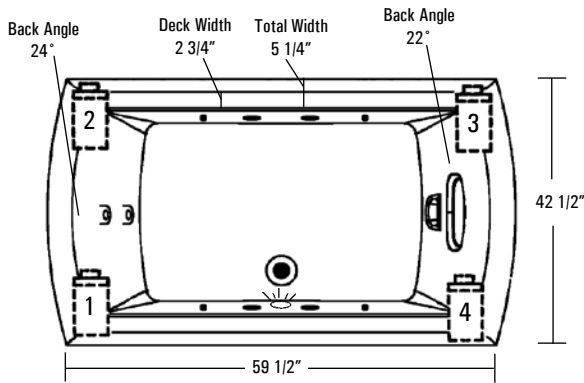

CENTURY 48 MOTIF

AQUATIC

CENTURY SERIES MODEL # AI6642RC48 / AI30AIR6642TO (Tub Only)

Two Person Bath

ALSO AVAILABLE AS TUB ONLY