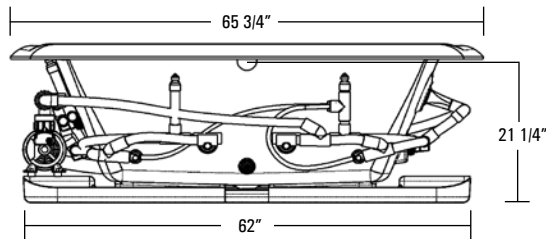

Rough-In Plumbing Measurements

SPECIFICATIONS:

GENERAL SPECIFICATIONS:

Tub Size	65 3/4" x 42 1/2" x 24 1/4"
	167 cm x 108 cm x 62 cm
Bathing Well	35" long
	25 1/2" wide
	21 1/4" interior depth
Maximum Water Depth	17"
Shipping Weight	225 lbs. / 102 kg
Tub Weight Filled	919 lbs. / 417 kg
Tub Only Weight	101 lbs. / 46 kg
Weight w/Equipment	147 lbs. / 67 kg
Gallons to Overflow	93 gal. / 352 L
Gallons to Operate	1 bather: 74 gal. / 280 L
	2 bathers: 55 gal. / 208 L

ELECTRICAL SPECIFICATIONS:

Pump Requirement	2 HP; 11 AMP; 110V
Requirement	15 AMP; 110V, separate circuit required protected w/ Class A GFCI
Inline Heater Requirement	1.5 kW; 12 AMP; 110V
Requirement	15 AMP; 110V, separate circuit required protected w/ Class A GFCI

STANDARD EQUIPMENT:

1. **12 Hydrotherapy Jets including:**
2. 4 Full Size Pressure-Flo Hydrotherapy Jets
   - 4 Pressure Plus Hydrotherapy Jets
   - 3 Recessed Rotary Massage Jets
   - 1 Recessed Fan Jet
3. **Aquatic Quality Features:**
4. 2 HP, 3-Speed Run-Dry Pump
   - Bath-Side Electronic Control Panel
   - Chromatherapy LED Lighting
   - 1.5 kW Inline Maintenance Heater
   - "Quiet Pad" Anti-Vibration Pump Mount for Quiet Pump Operation
   - Slip Resistant Floor
   - Pre-leveled ABS Support Base
   - Heat-bent Rigid PVC Piping for Optimum Sanitary Conditions
   - Durable, Easy to Clean, Lucite® Cast Acrylic Surface
   - Available in 8 Standard No-Charge Colors
5. **UL & IAPMO Listed, Factory Tested Limited Lifetime Warranty**

OPTIONAL EQUIPMENT:

- Comfort Pillow -- Oval or Rectangle
- Jet Finish
  - Chrome, Polished Brass, Gold, Polished Nickel or Satin Nickel
- Bolt-On Grab Bar
  - White, Biscuit, Chrome, Polished Brass, Gold, Polished Nickel, Satin Nickel, or Oil Rubbed Bronze
- Lift & Turn Waste and Overflow
  - Chrome, Polished Brass, Gold, Polished Nickel, Satin Nickel or Oil Rubbed Bronze
- Cable Drive Waste and Overflow
  - Chrome, Polished Brass, Gold, Polished Nickel, Satin Nickel, Oil Rubbed Bronze or Color Matched (Bone, White and Biscuit Only)
- Hand Held Jet - Chrome or Polished Brass
- Optional Pump Location
- Remote Pump Location
- Premium Colors

All acrylic colors featured by Aquatic match the industry's leading fixture manufacturers.

This unit is not recommended for shower installations.

Fax-On-Demand Document # 1289

The manufacturer accepts a 1/4" variance. There are variations on each tub and specifications are subject to change as we improve upon our product as required. The dimensions needed for site preparation and structure building should be measured from the tub; Aquatic Industries, Inc. assumes no responsibility for preparatory work. www.aquaticwhirlpools.com 800.555.5324

July 2008