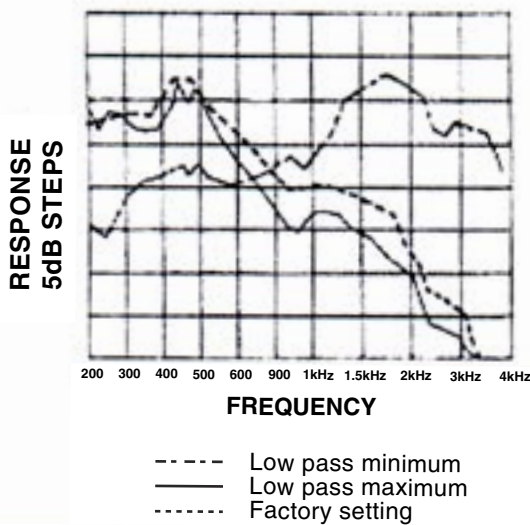

POWER REQUIREMENTS

AM1100-LH
High Voltage Model
117 Vac, 60Hz, 7 watts

AM1100-16VH
Low Voltage Model
16 Vac, 60Hz, 350mA. @Full Output

The maximum audio output is 2 watts for both models.

The sound output curve of the Masker is preset at the factory per the curve in Fig.1.