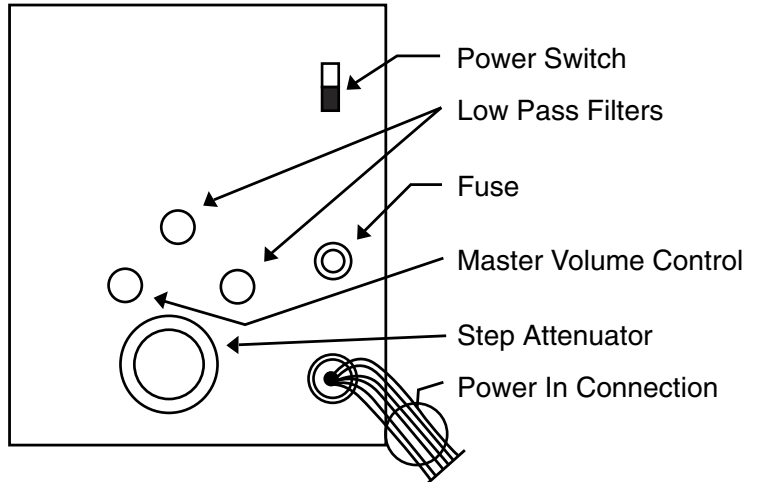

Atlas Sound Masker Model AM1100 is a self-contained compact audio masking unit. The one point suspension allows full 360 degree positioning of the speaker system. Each unit contains its own digital noise generator, amplifier, and 4 inch, 10 ounce ceramic magnet speaker.

The generic 16Vac power supply required for the AM1100-16VH is available from: Caldrad Electronics 819 N. Highland Ave. Los Angeles, CA 90038 Voice (323) 465-2131 • Fax (323) 465-3504 Order Part number: 45-760

POWER REQUIREMENTS

AM1100-LH
High Voltage Model
117 Vac, 60Hz, 7 watts

AM1100-16VH
Low Voltage Model
16 Vac, 60Hz, 350mA. @Full Output

The maximum audio output is 2 watts for both models.

The sound output curve of the Masker is preset at the factory per the curve in Fig.1.

Fig.1