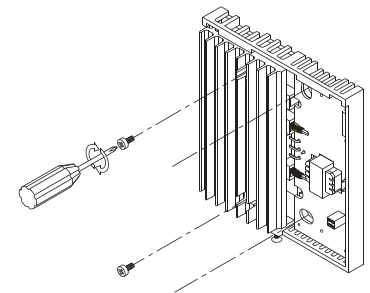

SUPPLIED PARTS

- One (1) thermostat
- Two (2) 6-32 mounting screws
- Two (2) solderless connectors

2 Installation

TURN OFF POWER OF THE HEATING SYSTEM AT THE MAIN POWER PANEL TO AVOID ELECTRIC SHOCK.

Loosen the screw holding the control module to the base. The screw cannot be completely removed. Lift the control module to remove it from the base.

2-wire installation

4-wire installation

Align and affix the base to the electrical box.

NOTE: Before installing the thermostat base, install provided adapter plate (U-shaped) on 347V electrical box which is bigger than regular electrical boxes.