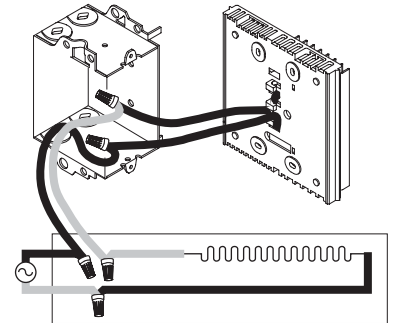

2-wire installation