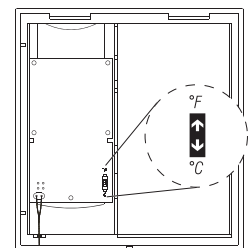

Set the switch at the back of the removable part of the thermostat to °C or °F.