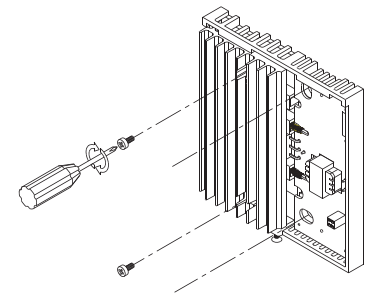

SUPPLIED PARTS

- One (1) thermostat
- Two (2) 6-32 mounting screws
- Two (2) solderless connectors

2 Installation

TURN OFF POWER OF THE HEATING SYSTEM AT THE MAIN POWER PANEL TO AVOID ELECTRIC SHOCK.

Loosen the screw holding the control module to the base. The screw cannot be completely removed. Lift the control module to remove it from the base.

2-wire installation

4-wire installation

Align and affix the base to the electrical box.

Set the switch at the back of the removable part of the thermostat to °C or °F.

Replace the front part of the thermostat on the base and secure it in place with the screw.