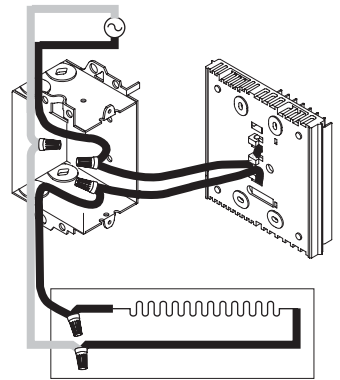

SUPPLIED PARTS

- One (1) thermostat
- Two (2) 6-32 mounting screws
- Two (2) solderless connectors

2 Installation

TURN OFF POWER OF THE HEATING SYSTEM AT THE MAIN POWER PANEL TO AVOID ELECTRIC SHOCK.

Loosen the screw holding the control module to the base. The screw cannot be completely removed. Lift the control module to remove it from the base.

2-wire installation

4-wire installation

Align and affix the base to the electrical box.

Set the switch at the back of the removable part of the thermostat to °C or °F.

Replace the front part of the thermostat on the base and secure it in place with the screw.