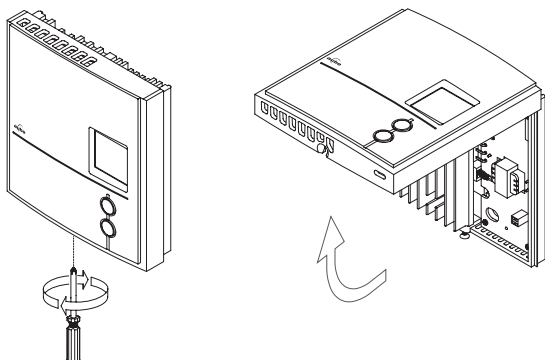

SUPPLIED PARTS

- One (1) thermostat
- Two (2) 6-32 mounting screws
- Two (2) solderless connectors

2 Installation

TURN OFF POWER OF THE HEATING SYSTEM AT THE MAIN POWER PANEL TO AVOID ELECTRIC SHOCK.

Loosen the screw holding the control module to the base. The screw cannot be completely removed. Lift the control module to remove it from the base.

2-wire installation

4-wire installation

Align and affix the base to the electrical box.

Set the switch at the back of the removable part of the thermostat to °C or °F.

Replace the front part of the thermostat on the base and secure it in place with the screw.