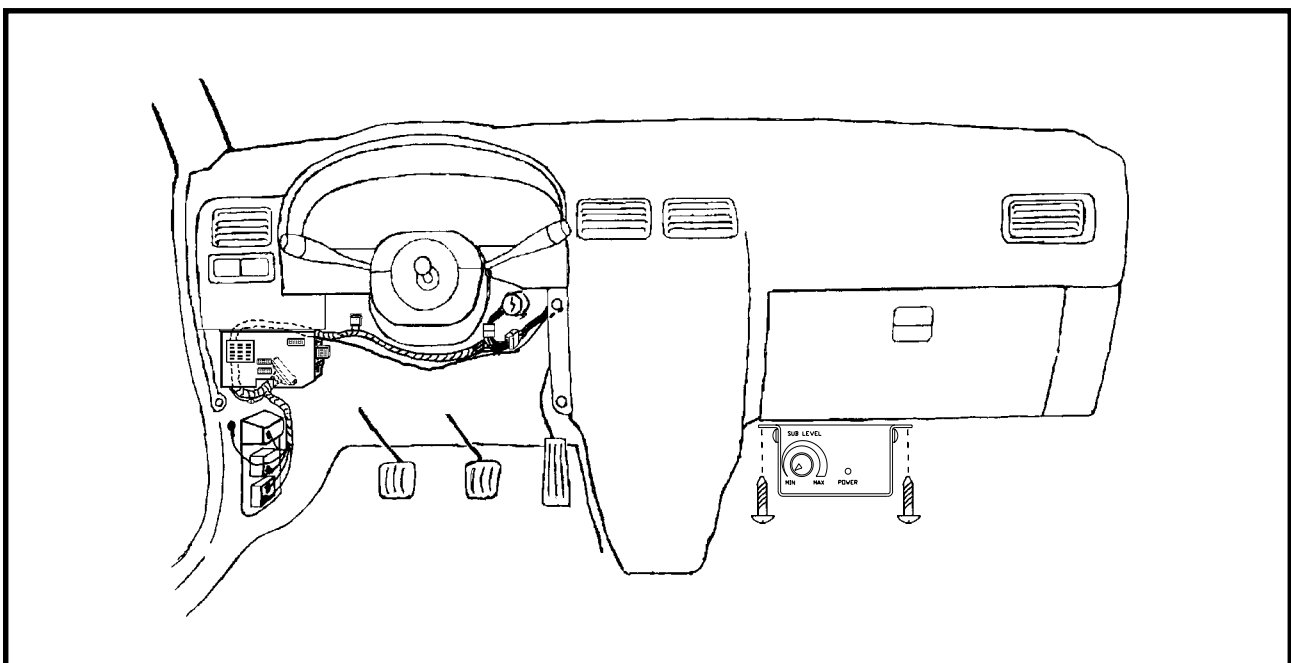

IMPORTANT - RETAIN THIS DOCUMENT FOR FUTURE REFERENCE.

INSTALLATION INSTRUCTIONS

1. Clean the mounting surface in the vehicle.
2. Install the Remote Subwoofer Level Control unit in a convenient location in the passengers compartment (usually under the dash board in an accessible area). The Remote Subwoofer Level Control unit can be attached using a velcro attachment or can be screwed to the dash using sheet metal screws.
3. To use the velcro attachment, remove the adhesive backing and mount a piece of velcro to the top of the unit. Using another piece of velcro, remove the adhesive backing and mount the piece of velcro to the dash board. Press the two velcro pieces together and ensure that the unit is secure.
4. To use the sheet metal screw attachment, select a mounting area for Remote Subwoofer Level Control unit. Place the unit on the mounting surface and mark the locations of the four mounting holes.
5. Remove the Remote Subwoofer Level Control unit and drill a 1/8" hole at each of the four locations.

CAUTION: Before drilling the holes, look at the underside of the mounting surface. Always check carefully to avoid drilling into wiring, braces, fuel or brake lines. **CHECK BEFORE YOU DRILL !**

6. Secure the Remote Subwoofer Level Control unit to the mounting surface using self-tapping screws.
7. Attach the RJ-11 plug to the connector to the back of the unit. Route cable from the passengers compartment to the amplifier (usually located in the vehicle's trunk). Attach the other RJ-11 plug to Remote Control connector on the amplifier.