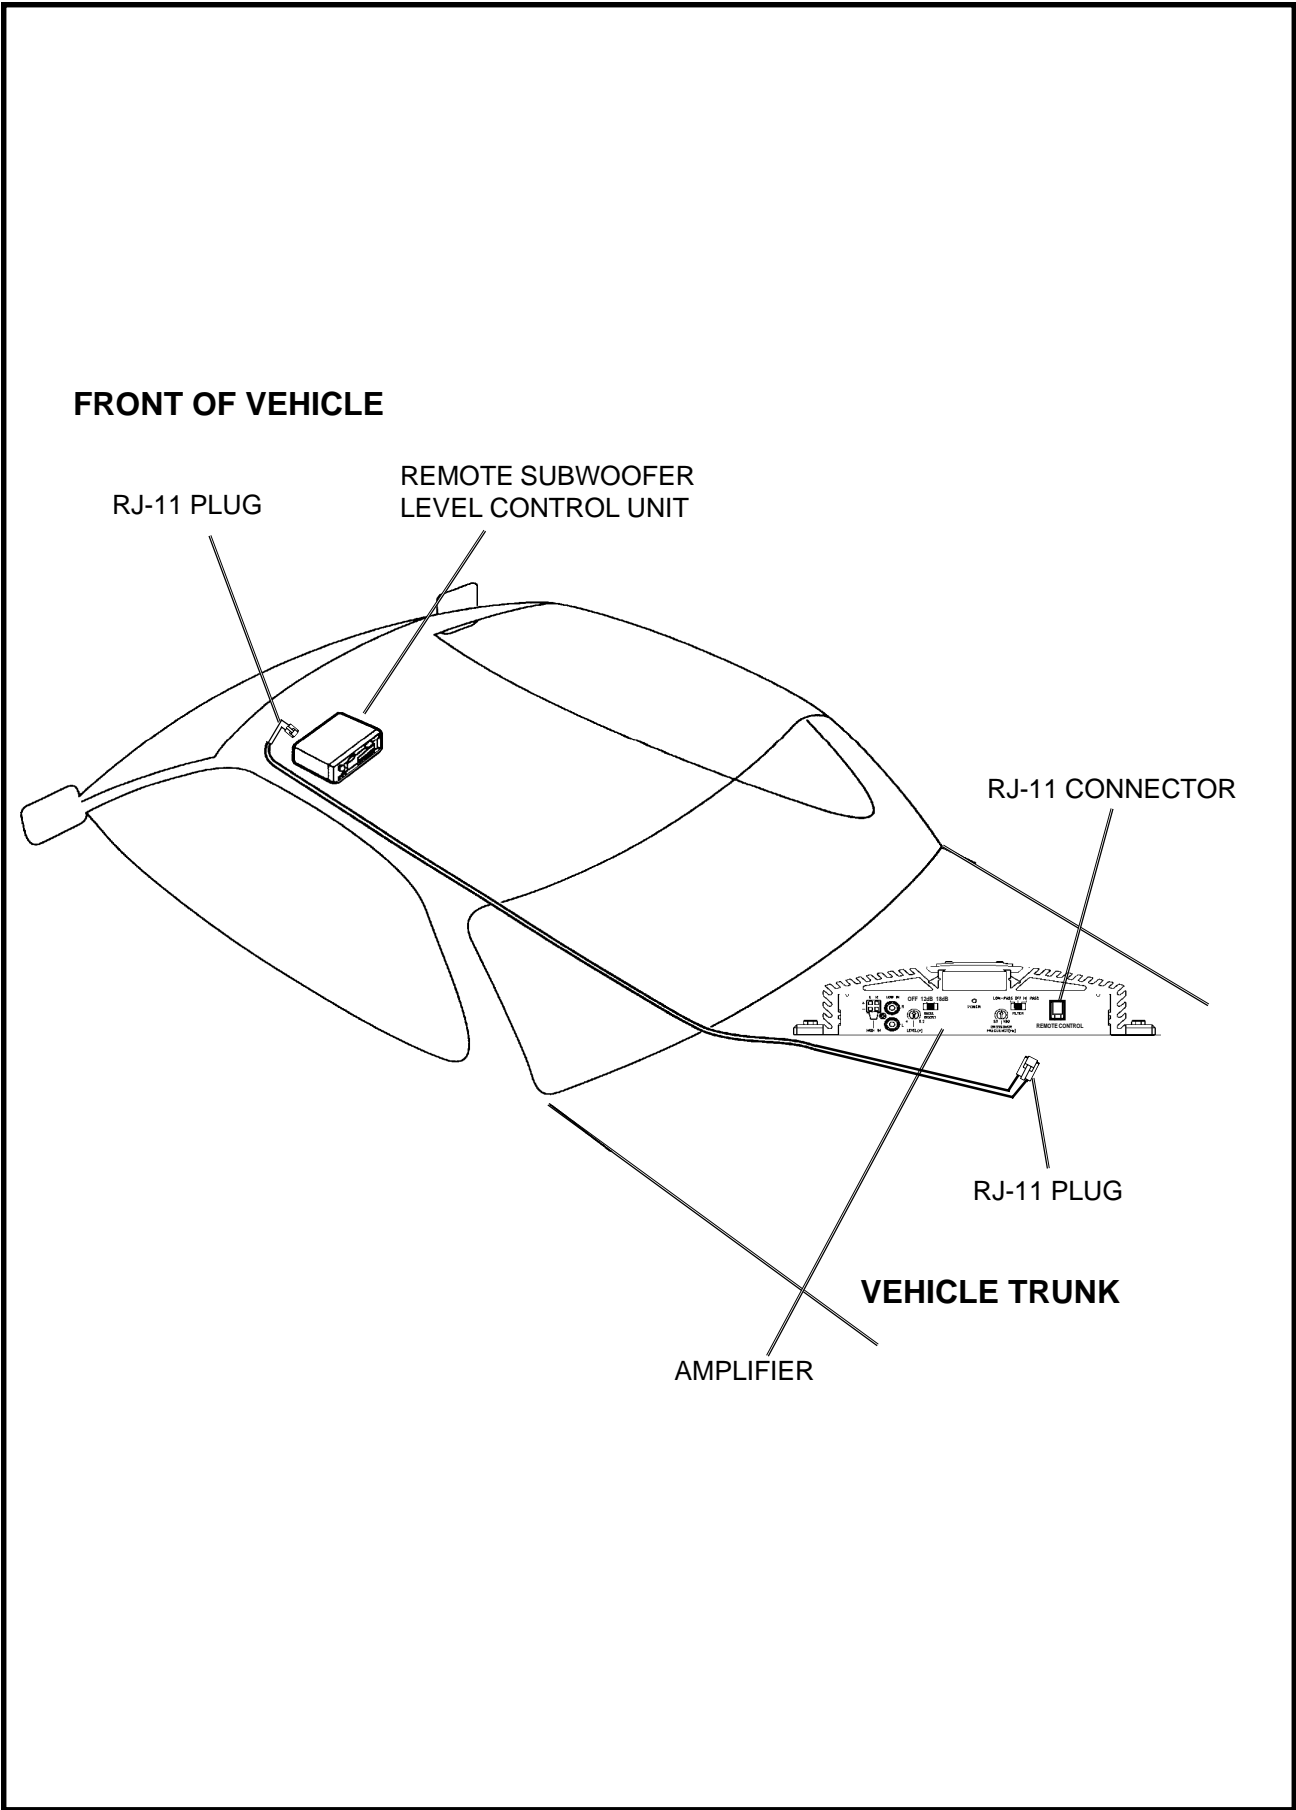

IMPORTANT - RETAIN THIS DOCUMENT FOR FUTURE REFERENCE.

INSTALLATION INSTRUCTIONS

1. Clean the mounting surface in the vehicle.
2. Install the Remote Subwoofer Level Control unit in a convenient location in the passengers compartment (usually under the dash board in an accessible area). The Remote Subwoofer Level Control unit can be attached using a velcro attachment or can be screwed to the dash using sheet metal screws.
3. To use the velcro attachment, remove the adhesive backing and mount a piece of velcro to the top of the unit. Using another piece of velcro, remove the adhesive backing and mount the piece of velcro to the dash board. Press the two velcro pieces together and ensure that the unit is secure.
4. To use the sheet metal screw attachment, select a mounting area for Remote Subwoofer Level Control unit. Place the unit on the mounting surface and mark the locations of the four mounting holes.
5. Remove the Remote Subwoofer Level Control unit and drill a 1/8" hole at each of the four locations.

CAUTION: Before drilling the holes, look at the underside of the mounting surface. Always check carefully to avoid drilling into wiring, braces, fuel or brake lines. **CHECK BEFORE YOU DRILL !**

6. Secure the Remote Subwoofer Level Control unit to the mounting surface using self-tapping screws.
7. Attach the RJ-11 plug to the connector to the back of the unit. Route cable from the passengers compartment to the amplifier (usually located in the vehicle's trunk). Attach the other RJ-11 plug to Remote Control connector on the amplifier.