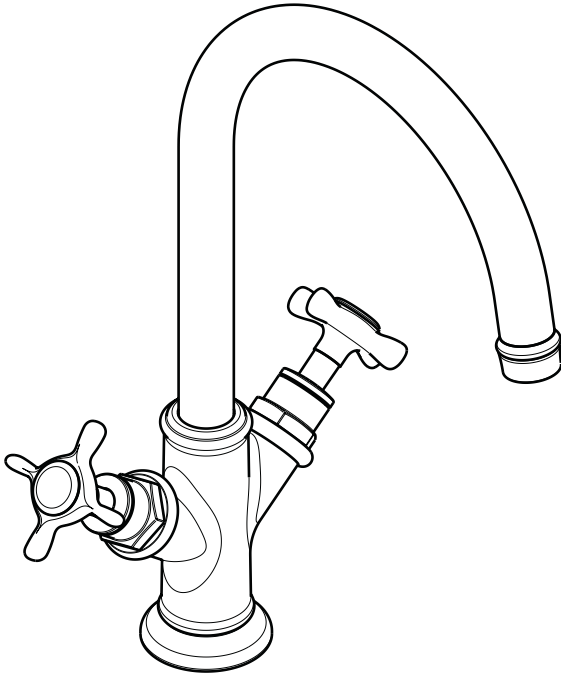

Axor Montreux 2-Handle Lavatory Faucet

16506XX1

Product Features

- Traditional cross handles with 90° ceramic cartridges
- Single hole installation
- Solid brass
- Spout swivels 150°
- 2.2 gpm max.

Available Finishes

Chrome	16506001
Brushed Nickel	16506821
Polished Nickel	16506831

Optional Accessories

Cap kit set	16911XX0
Grid drain	06400XX0

Installation Notes

- 3/8" supply hoses – requires 3/8" compression fittings

The measurements shown are for reference only.