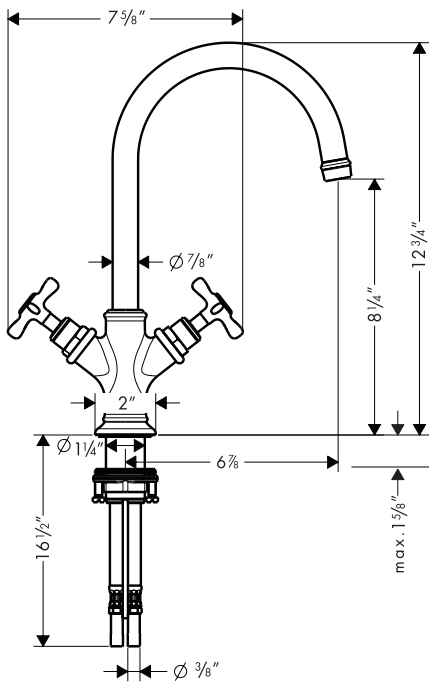

Axor Montreux 2-Handle Lavatory Faucet

16506XX1

Product Features

- Traditional cross handles with 90° ceramic cartridges
- Single hole installation
- Solid brass
- Spout swivels 150°
- 2.2 gpm max.

Available Finishes

Chrome	16506001
Brushed Nickel	16506821
Polished Nickel	16506831

Optional Accessories

Cap kit set	16911XX0
Grid drain	06400XX0

Installation Notes

- 3/8" supply hoses – requires 3/8" compression fittings

The measurements shown are for reference only.