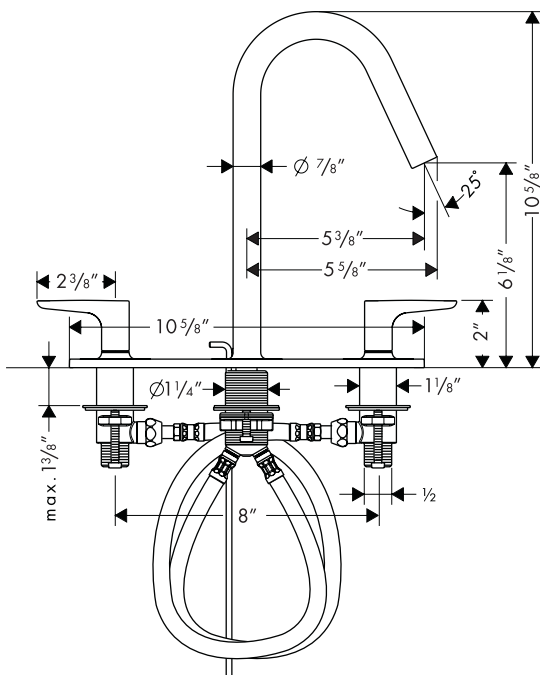

The measurements shown are for reference only.

Products and specifications shown are subject to change without notice.

Specification sheet revised 6/2008

AXOR®
hansgrohe