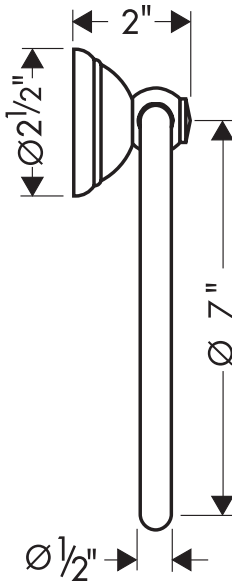

Product Features

- Wall-mounted
- Solid brass

Available Finishes

Chrome	06095000
Oil Rubbed Bronze	06095620
Brushed Nickel	06095820
Polished Nickel	06095830
Rubbed Bronze	06095920

The measurements shown are for reference only.