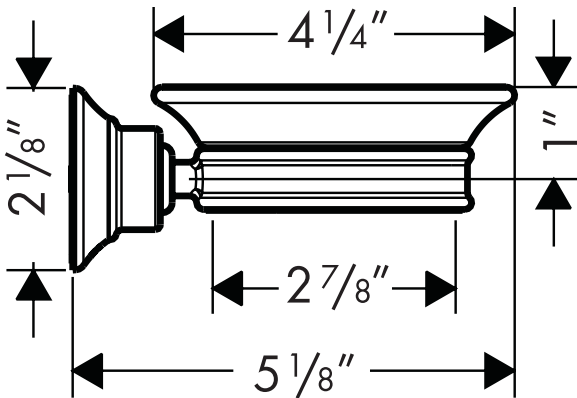

The measurements shown are for reference only.

Products and specifications shown are subject to change without notice.

Specification sheet revised 3/2008