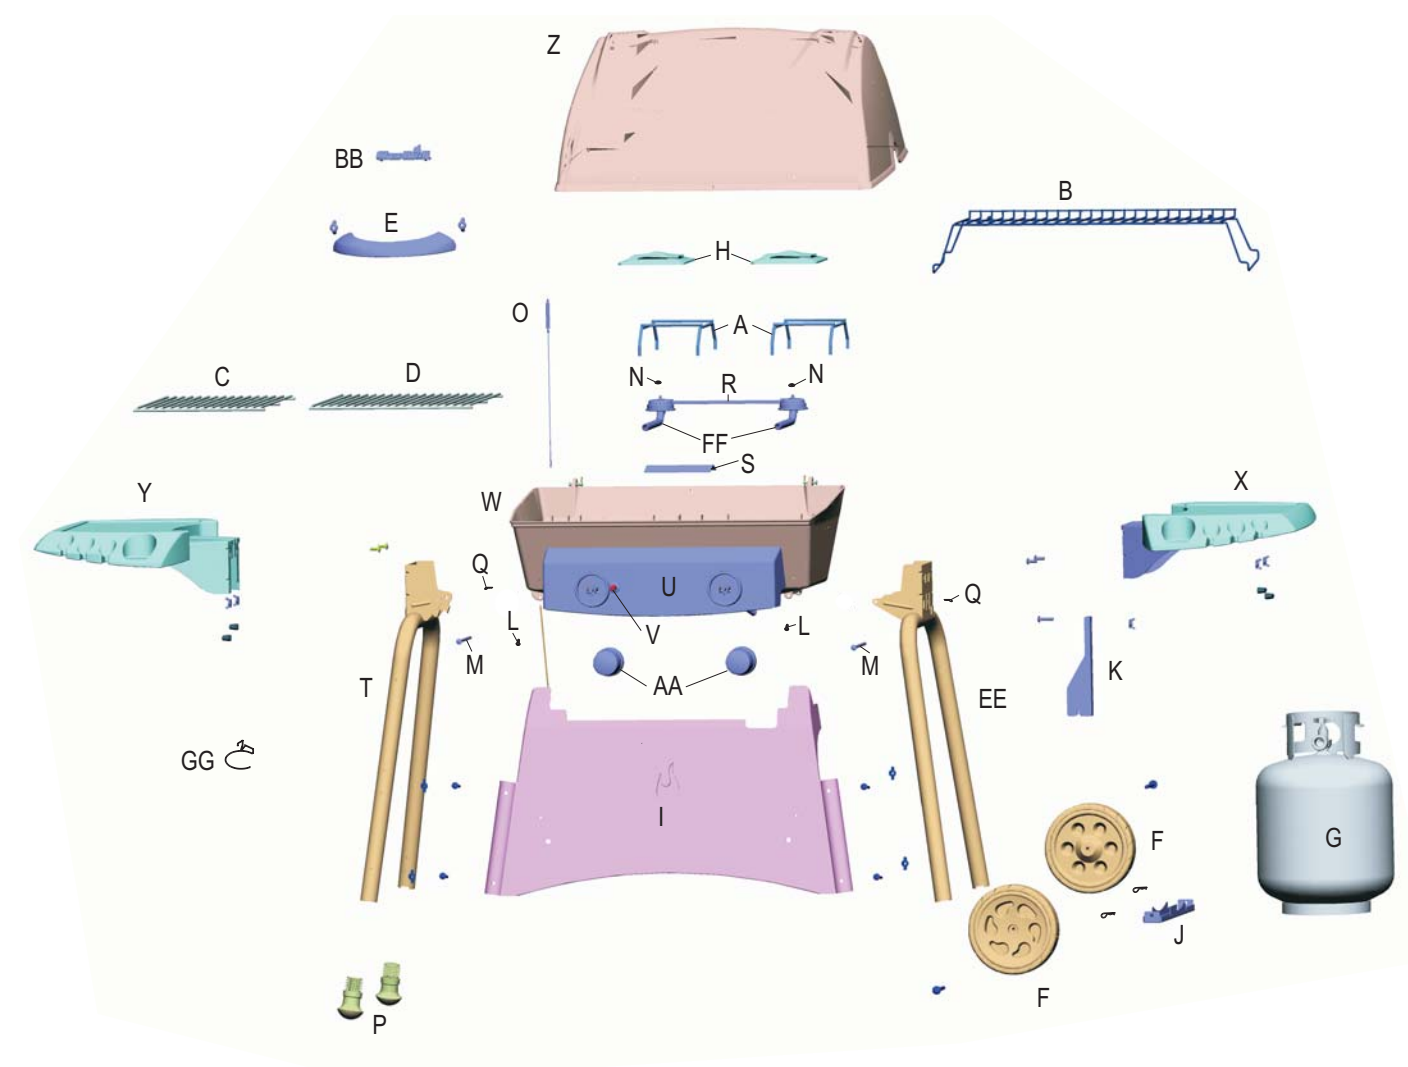

Parts List - Model 4638213

Key Qty.	Description	Part #
A 2	Tent Frame	4151014
B 1	Warming Rack	4152043
C 1	Cooking Grid, 12"	4152045
D 1	Cooking Grid, 15"	4152046
E 1	Handle	4154488
F 2	Wheel	4156957
G 1	LP Tank	4158015
H 2	Burner Tent	4500226
I 1	Upper Panel	4502072
J 1	Tank Support	4502098
K 1	Tank Retainer	4502113
L 2	10x1/2" Screw, Self-tap	4080043
M 2	Pivot Pin	4080066
N 2	3/16 Pal Nut	4153096
O 1	Ignitor Wire	4153184
P 2	Leg Extender	4154516
Q 2	3/4" Hitch Pin	4156515
R 1	Carry-over Tube	4500227
S 1	Heat Shield	5501038
T 1	Left Leg	4502194
U 1	Console Assembly	4530058
V 1	Ignitor	4153713
W 1	Grill Bottom	4580316
X 1	Right Shelf Assembly	4520011
Y 1	Left Shelf Assembly	4520012
Z 1	Grill Top	4580144
AA 2	Control Knob	4154507
BB 1	Logo Plate	4157147

Key Qty.	Description	Part
CC 1	Hardware, Cart Assy.	4254008
DD 1	Hardware, Shelf	4254010
EE 1	Right Leg	4502161
FF 2	Burner	5068016
GG 1	Grease Clip	5156607

NO TOOLS REQUIRED

the **Big Easy**[®]
 THE GRILL THAT COOKS
**BREAKFAST
LUNCH AND DINNER**