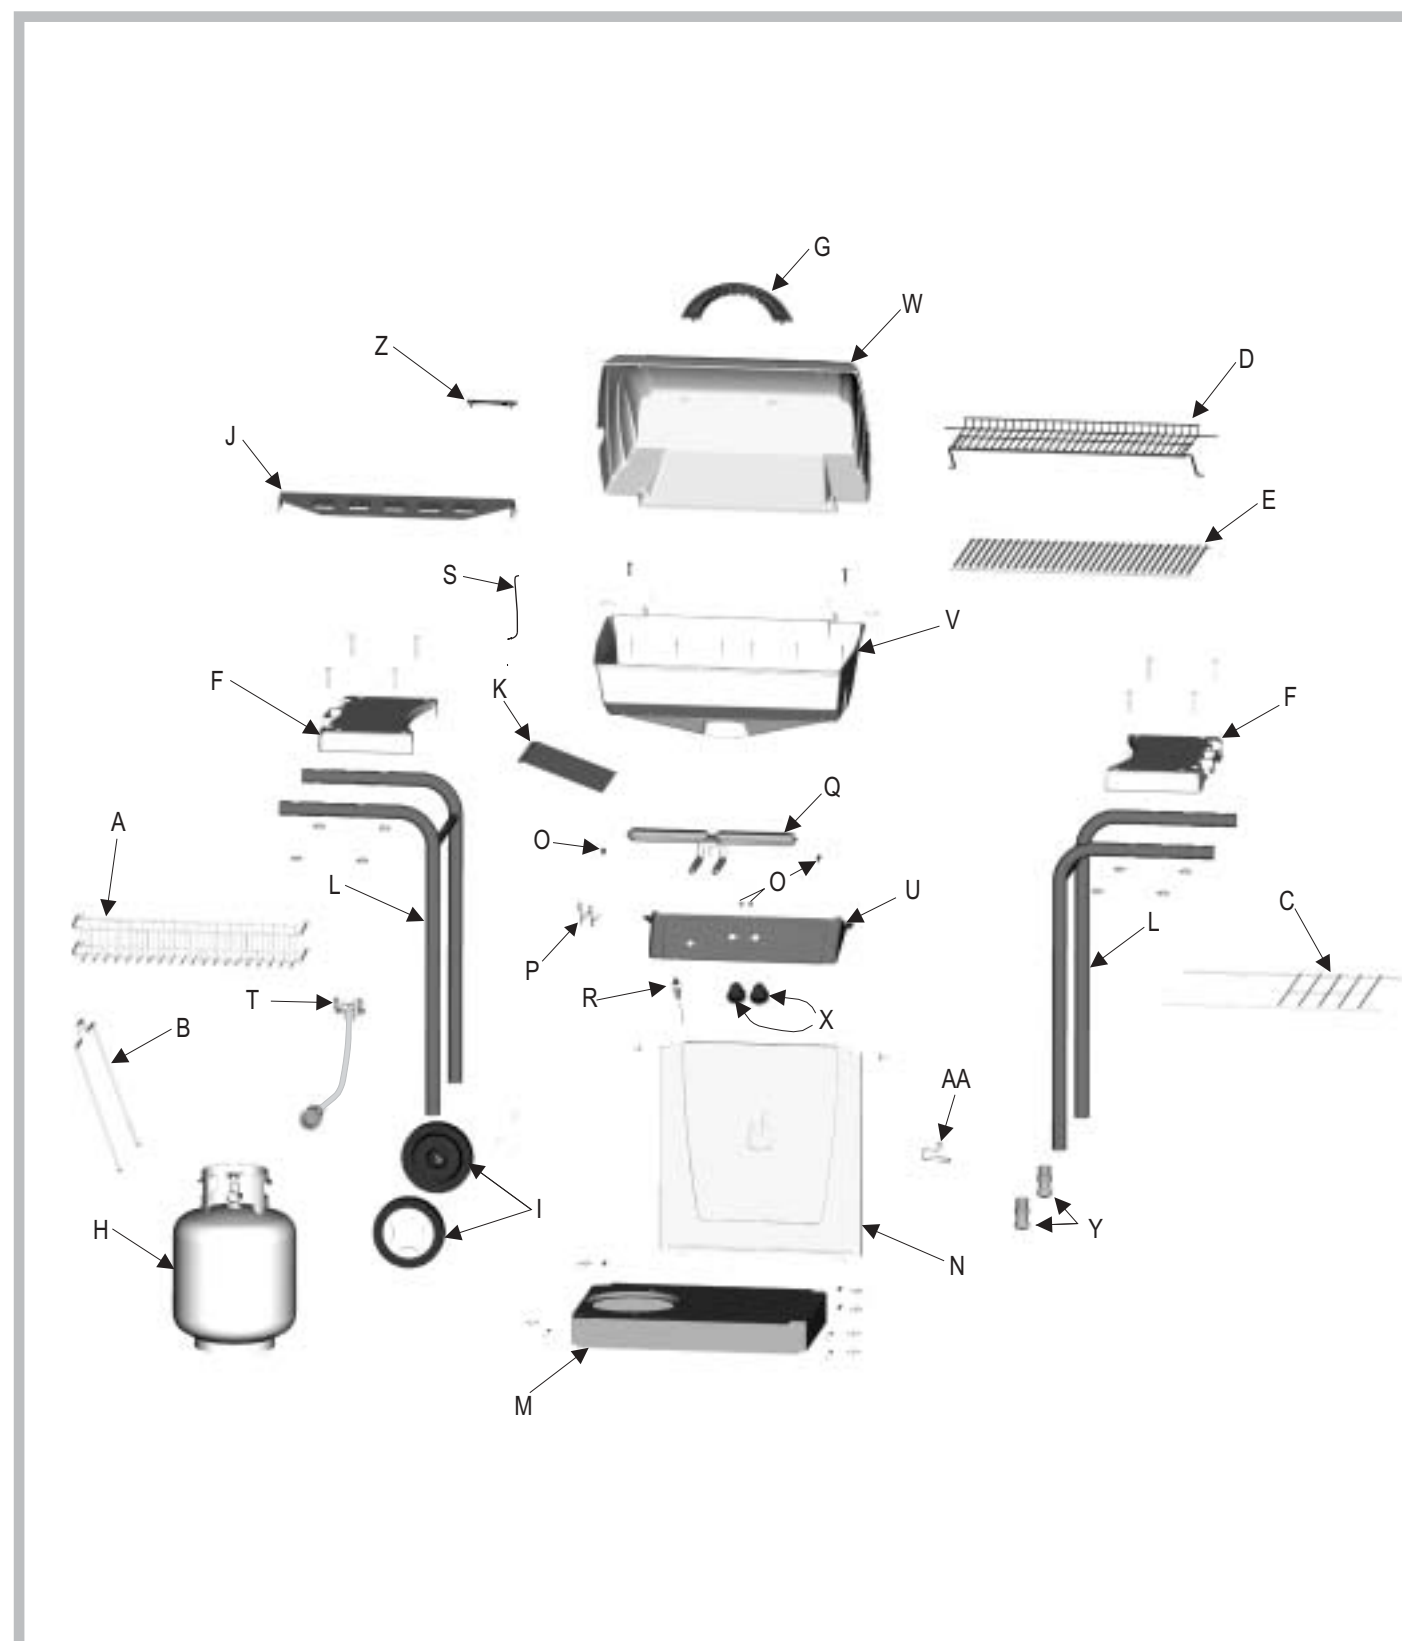

Parts List - Model 463735704

Key	Qty.	Description	Part #
A	1	Condiment Basket	4151017
B	1	Tank Wire Support Bracket	4151019
C	1	Wire Shelf	4151033
D	1	Warming Rack	4152124
E	1	Grate	4152739
F	2	Shelves	4154484
G	1	Handle	4154488
H	1	LP Tank	4158015
I	2	Wheel Assemblies	4310002
J	1	V-Bar	4500290
K	1	Heat Shield	4500305
L	2	Leg Assemblies	4503161
M	1	Bottom Shelf	4503162
N	1	Panel	4503164
O	4	Self-tap Screw, #10x1/2	4080043
P	2	Valve Clips	4151043
Q	1	Burner/Collector Assembly	4505084
R	1	Ignitor	4153713
S	1	Ignitor Wire, 11"	4153196

Key	Qty.	Description	Part #
T	1	Valve/Hose/Regulator Assy	4524198
U	1	Control Panel Assembly	4526113
V	1	Grill Bottom	4580578
W	1	Grill Top	4580467
X	2	Control Knobs	4154470
Y	2	Leg Extenders	4154577
Z	1	Logo Plate Assembly	4157147
AA	1	Grease Clip	5156607
--	1	Hardware, Cart	4254077
--	2	Hardware, Shelves	4254005

Optional Assembly Hardware

We realize some customers prefer to use tools.
Optional hex nuts have been provided for you to use.

NOTHING SHOULD COME BETWEEN A MAN AND HIS FLAME.

QUICKSET®
TRADITIONAL

463735704
ASSEMBLY MANUAL

**THIS GRILL IS FOR
OUTDOOR USE ONLY**

CAUTION: Read and follow all safety statements, assembly instructions, and use and care directions before attempting to assemble and cook.

INSTALLER/ASSEMBLER: Leave these instructions with consumer.

CONSUMER: Keep this manual for future reference.

⚠ WARNING
Failure to follow all manufacturer's instructions could result in serious personal injury and/or property damage.

⚠ CAUTION
Some parts may contain sharp edges – especially as noted in the manual! Wear protective gloves if necessary. If you have any questions or need assistance during assembly, please call 1-800-241-7548.

Visit us on the web at:
www.charbroil.com

Columbus, Georgia