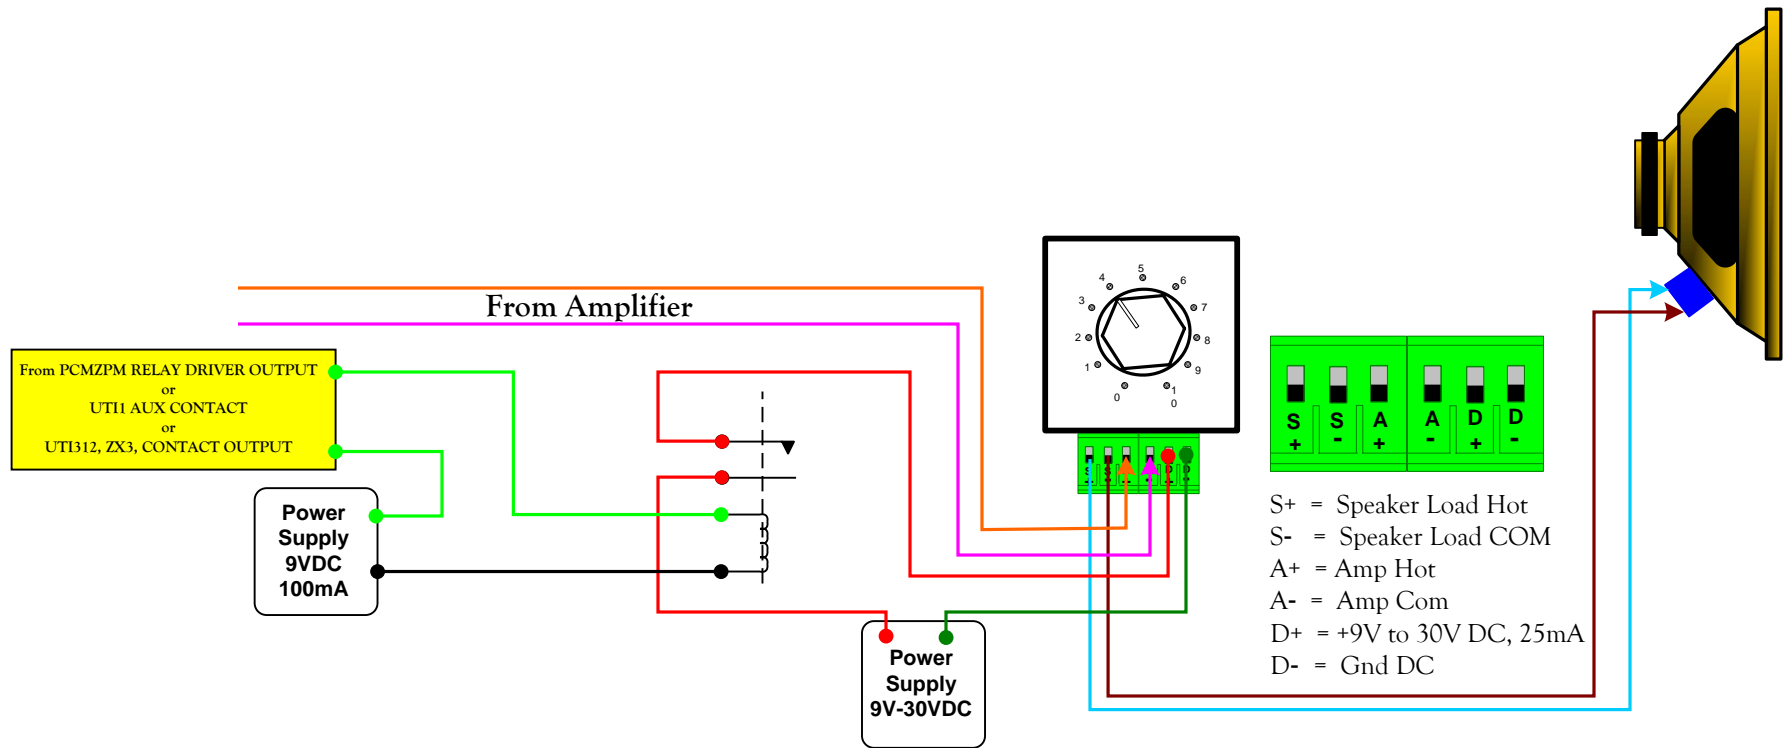

Speaker Line Attenuator with Override Wiring Diagram

For general reference only. For technical support, call 1-800-999-2809.

©2007 Bogen Communications, Inc.

Free Manuals Download Website

<http://myh66.com>