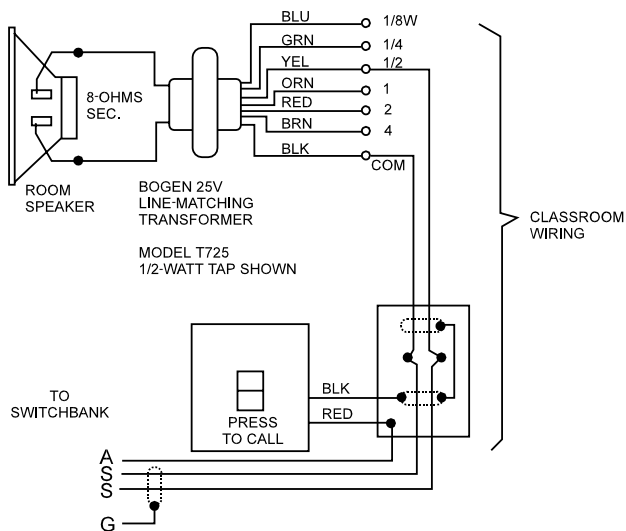

BOGEN®

CALL SWITCHES

Models CA10A & CA11A

CA10A Call Switch

Model CA10A is a 2-position room switch designed for use with SBA-Series room selector panels. When the switch is pressed, the annunciator lamp on the SBA-Series switchbank illuminates, designating the calling station. When the switch is released, the lamp remains illuminated until the call is answered.

The switch is designed for flush mounting in a standard single-gang outlet box. Refer to Figure 1 below and wire the switch as follows:

1. Connect the unshielded wire from the corresponding annunciator terminal on the room selector panel to the red wire of the CA10A switch.
2. Connect the black wire to the speaker ground (shield of speaker line).

Figure 1 - Model CA10A Connecting Diagram

CA11A Call Switch

Model CA11A is a 3-position switch providing annunciator call and privacy control. The switch has two fixed positions, TALK and PRIVACY. In the TALK position, the remote station has normal, non-private operation. In the PRIVACY position, the remote station cannot be monitored from the main console.

The switch is designed for flush mounting in a standard single-gang outlet box. Refer to Figure 2 below and wire the switch as follows:

1. Connect the unshielded wire from the corresponding annunciator terminal on the room selector panel to the red wire of the CA11A switch.
2. Connect the white wire to the center tap of the room speaker line-matching transformer. This connection may be made via the speaker cable shield, as shown in Figure 2.
3. Connect the black wire to the audio system ground at the shield of the audio cable from the console, as shown in Figure 2.