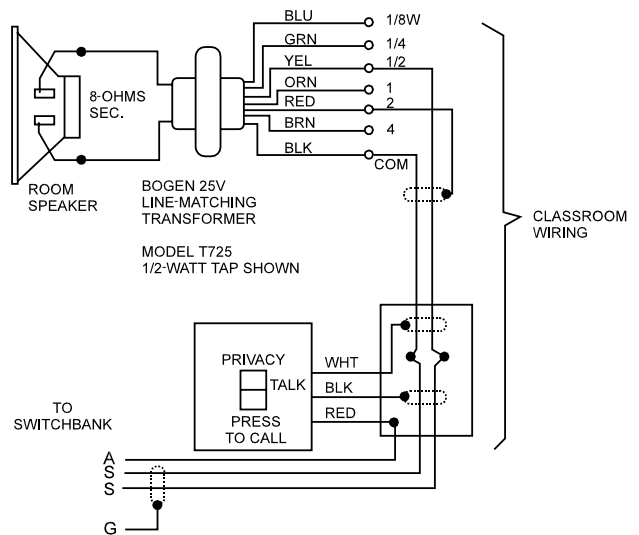

The switch is designed for flush mounting in a standard single-gang outlet box. Refer to Figure 1 below and wire the switch as follows:

1. Connect the unshielded wire from the corresponding annunciator terminal on the room selector panel to the red wire of the CA10A switch.
2. Connect the black wire to the speaker ground (shield of speaker line).

Figure 1 - Model CA10A Connecting Diagram

CA11A Call Switch

Model CA11A is a 3-position switch providing annunciator call and privacy control. The switch has two fixed positions, TALK and PRIVACY. In the TALK position, the remote station has normal, non-private operation. In the PRIVACY position, the remote station cannot be monitored from the main console.

The CA11A also has a momentary PRESS TO CALL position. When the switch is pressed, the annunciator lamp on the SBA-Series room selector panel illuminates, designating the calling station. When the switch is released, the lamp remains illuminated until the call is answered.

The switch is designed for flush mounting in a standard single-gang outlet box. Refer to Figure 2 below and wire the switch as follows:

1. Connect the unshielded wire from the corresponding annunciator terminal on the room selector panel to the red wire of the CA11A switch.
2. Connect the white wire to the center tap of the room speaker line-matching transformer. This connection may be made via the speaker cable shield, as shown in Figure 2.
3. Connect the black wire to the audio system ground at the shield of the audio cable from the console, as shown in Figure 2.