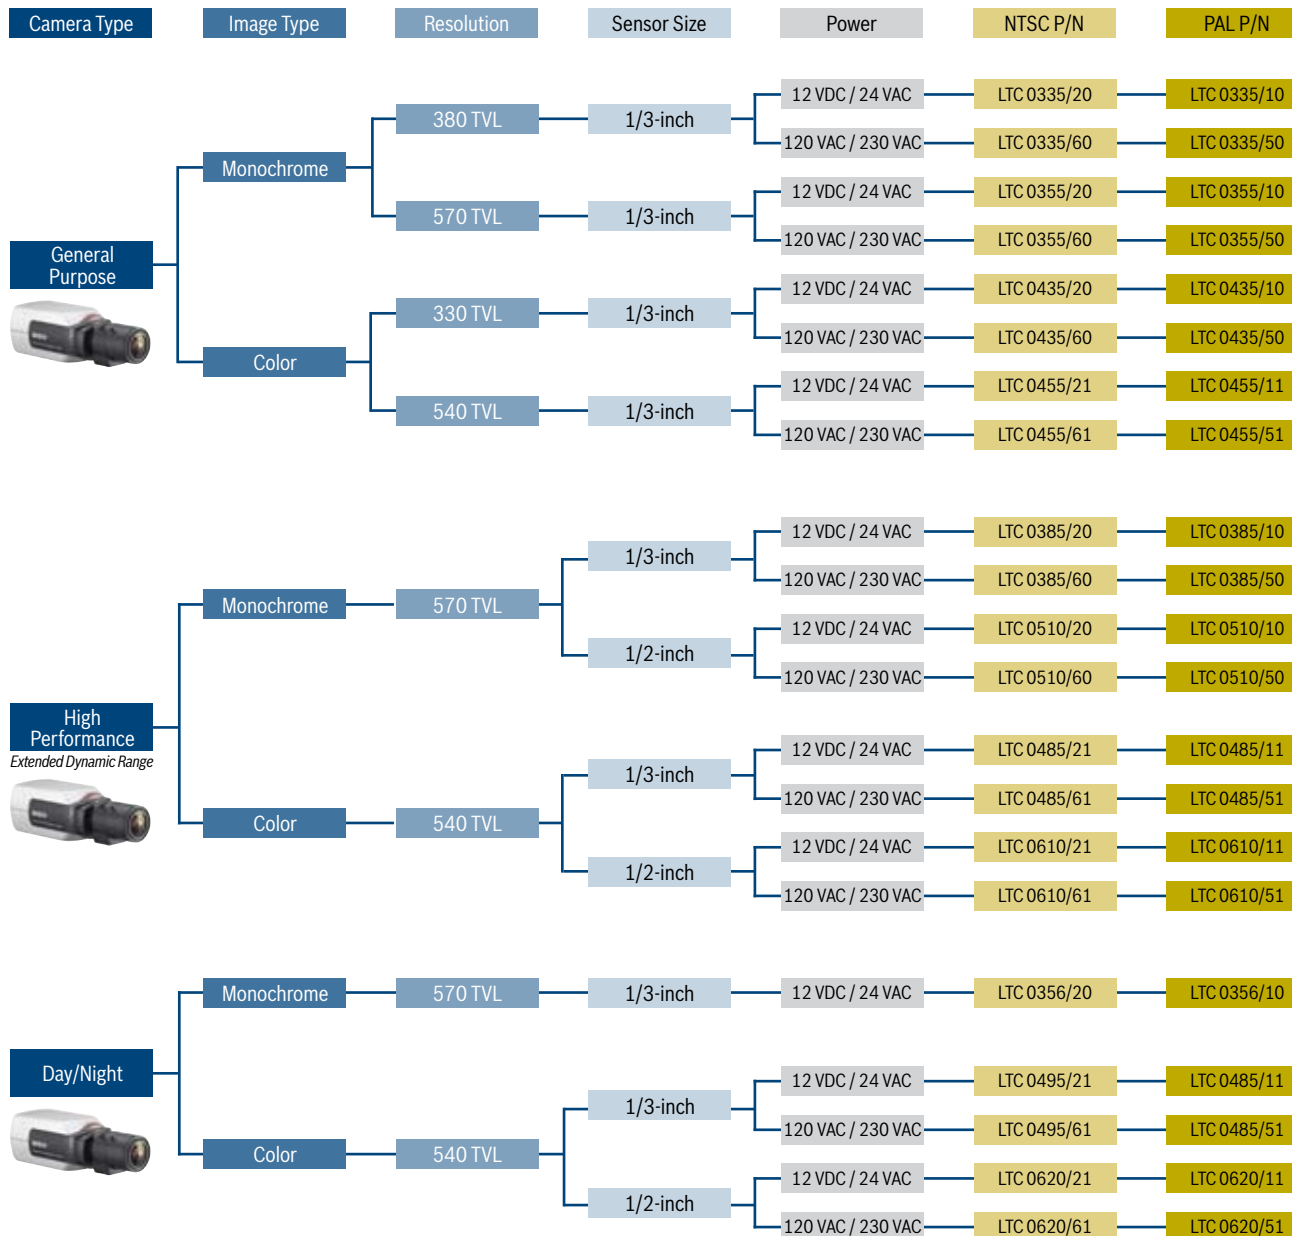

¹ F1.2 Lens, 89% scene reflectance, 30 IRE

Dinion Cameras Quick Guide

BOSCH

Invented for life

Camera Selection Chart

Dinion

Dinion^{XF}

Dinion Day/Night

Dinion^{XF} Day/Night

Lenses

Fixed focal, auto-iris

LTC 3314/21	1/3-inch, 2.8mm, AI (f/1.2)
LTC 3334/21	1/3-inch 4.0mm, AI (f/1.2)
LTC 3344/21	1/3-inch 8.0mm, AI (f/1.2)
LTC 3214/20	1/2-inch 3.7mm, AI (f/1.6)
LTC 3234/20	1/2-inch 6.0mm, AI (f/1.4)
LTC 3244/20	1/2-inch 12.0mm, AI (f/1.4)

Varifocal, manual iris

LTC 3361/50	1/3-inch 2.8-10.0mm (f/1.4)
LTC 3361/41	1/3-inch 2.8-12.0mm (f/1.4)
LTC 3361/32	1/3-inch 3.0-8.0mm (f/1.0)
LTC 3361/60	1/3-inch 3.5-8.0mm (f/1.4)
LTC 3371/21	1/3-inch 5.0-50.0mm (f/1.7)
LTC 3371/50	1/3-inch 5.0-50.0mm (f/1.4)

Varifocal, auto-iris

LTC 3364/50	1/3-inch 2.8-10.0mm, AI (f/1.4)
LTC 3361/32	1/3-inch 2.8-12.0mm, AI (f/1.4)
LTC 3364/32	1/3-inch, 3 - 8mm, AI (f/1.0)
LTC 3364/60	1/3-inch 3.5-8.0mm, AI (f/1.4)
LTC 3374/21	1/3-inch 5.0-50.0mm, AI (f/1.4)
LTC 3374/50	1/3-inch 5.0-50.0mm, AI (f/1.7)
LTC 3274/41	1/2-inch 7.5-75.0mm, AI (f/1.7)