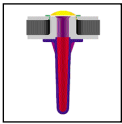

DM™ 603 S2

Floor-standing loudspeaker system

Product Summary

- The DM603 S2 is the entry level floor standing speaker in the 600 Series2. The speaker comes into its own as a front speaker in larger Home Cinema installations and, as with any model in the range, it is a superb monitor for 2-channel audio.
- The 2¹/₂-way system uses a second bass-only driver to supplement the output of the upper bass/midrange driver in the lowest octaves. This arrangement improves system power handling and reduces demands on the bass/midrange driver, which in turn improves midrange clarity.

Technical highlights

Nautilus™ Tweeter: B&W's Nautilus Tweeter technology ensures that the sound remains focused and time-sensitive and that the stereo-image is presented with unparalleled three dimensional accuracy.