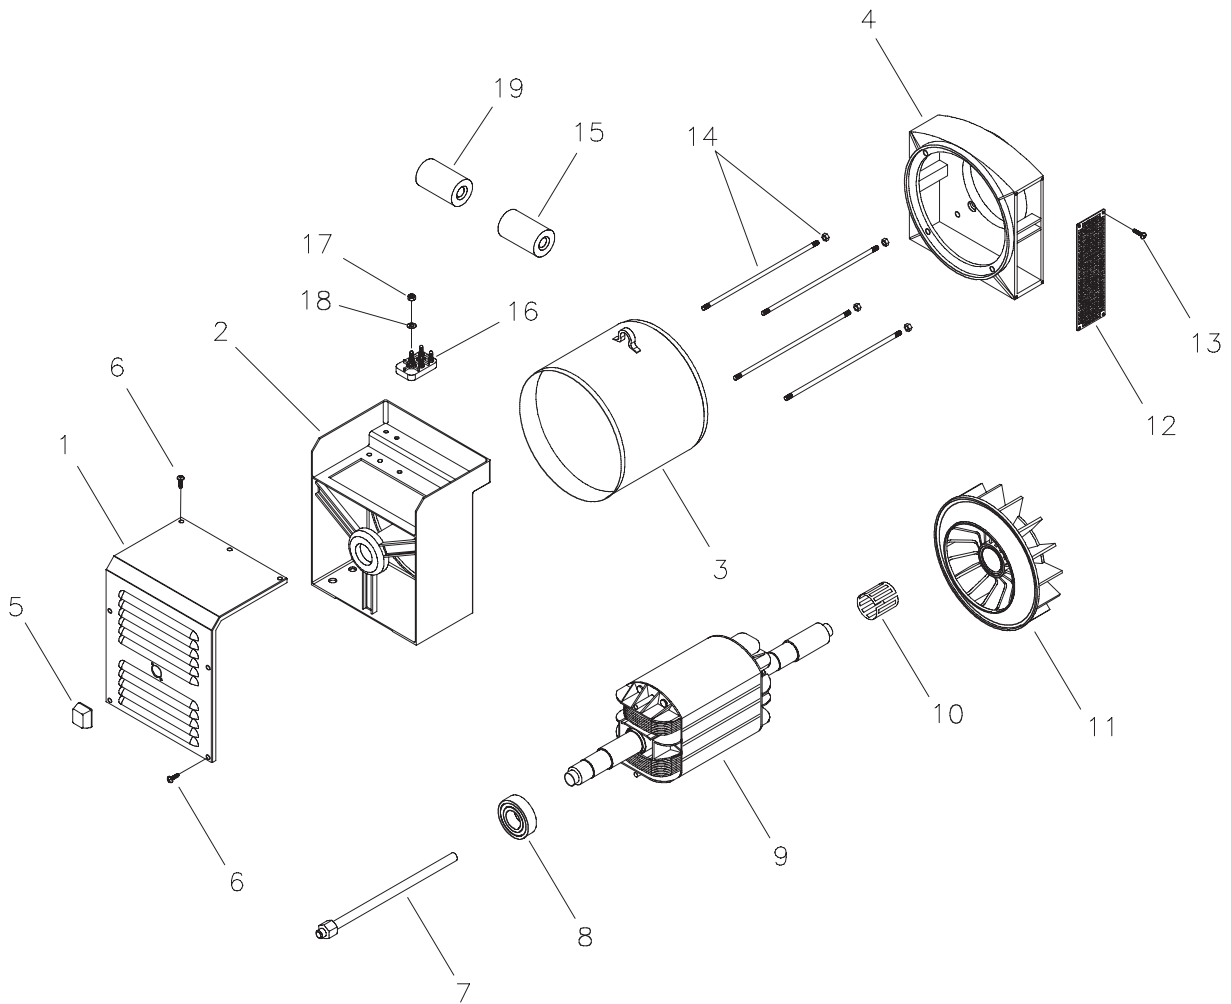

* - Items without part numbers are common fasteners and are available at local hardware stores.

Exploded View & Illustrated Parts List - Control Panel

Item	Part #	Description
1	198911GS	ASSY., Cover, Circuit Breaker w/Decals
2	*	SCREW, 10 x 0.62, Plastite
3	198313GS	BREAKER, Circuit 70A, 2P
4	192770GS	BRACKET, Mounting Breaker
5	199011GS	LUG, Ground Connect
6	191991GS	BOLT, 1/4-10 x 1, Plastite
7	198573GS	FUSE, Auto Type 15 Amp
8	196655GS	ASSY., Control Panel
9	197492GS	SCREW, PT, M4 - 1.79 x 16.0
10	198910GS	ASSY, Duct, Engine Air w/Decals
12	198549GS	DECAL, Terminal Block
13	198550GS	DECAL, Ground, Neutral
14	205393GS	DECAL, Warning, Outdoor Install
15	193297GS	DECAL, Caution, Standby
16	205392GS	DECAL, Warning, Auto Start

Item	Part #	Description
17	205394GS	DECAL, Caution, Electric Shock
18	205395GS	DECAL, Warning Shock
19	*	NUT, 1/4 - 20
21	*	WASHER, Shakeproof, Ext. M6 1/4
22	*	HHCS, 1/4 - 20 x 3/4

Items Not Illustrated

194825GS	HARNESS, Wire, CTL Board to Engine/Alternator
198517GS	HARNESS, Wire, E1 & E2 Sensing
198515GS	CONNECTOR, Terminal, 2 Pin
198516GS	CONNECTOR, Terminal, 10 Pin

* - Items without part numbers are common fasteners and are available at local hardware stores.

Exploded View & Illustrated Parts List - Alternator

Item	Part #	Description
1	199339GS	BOX, Terminal Lid
2	199340GS	END BRACKET, Non-drive
3	199351GS	FRAME, w/Stator
4	199349GS	BRACKET, Drive End
5	199338GS	CAP, Rubber
6	*	HHCS, M5 x 10mm
7	199341GS	SECURING STUD, Rotor
8	199342GS	BEARING, Rear
9	199343GS	ASSY, Rotor
10	199344GS	RING, Fixing
11	199345GS	FAN
12	199350GS	SCREEN, Protection
13	*	PPHMS, M5 - 0.8 x 20
14	199348GS	STAY BOLT, Cover
15	199347GS	CAPACITOR, 35
16	199346GS	TERMINAL BOARD
17	199352GS	NUT
18	199353GS	WASHER, Flat
19	206145GS	CAPACITOR, 31.5