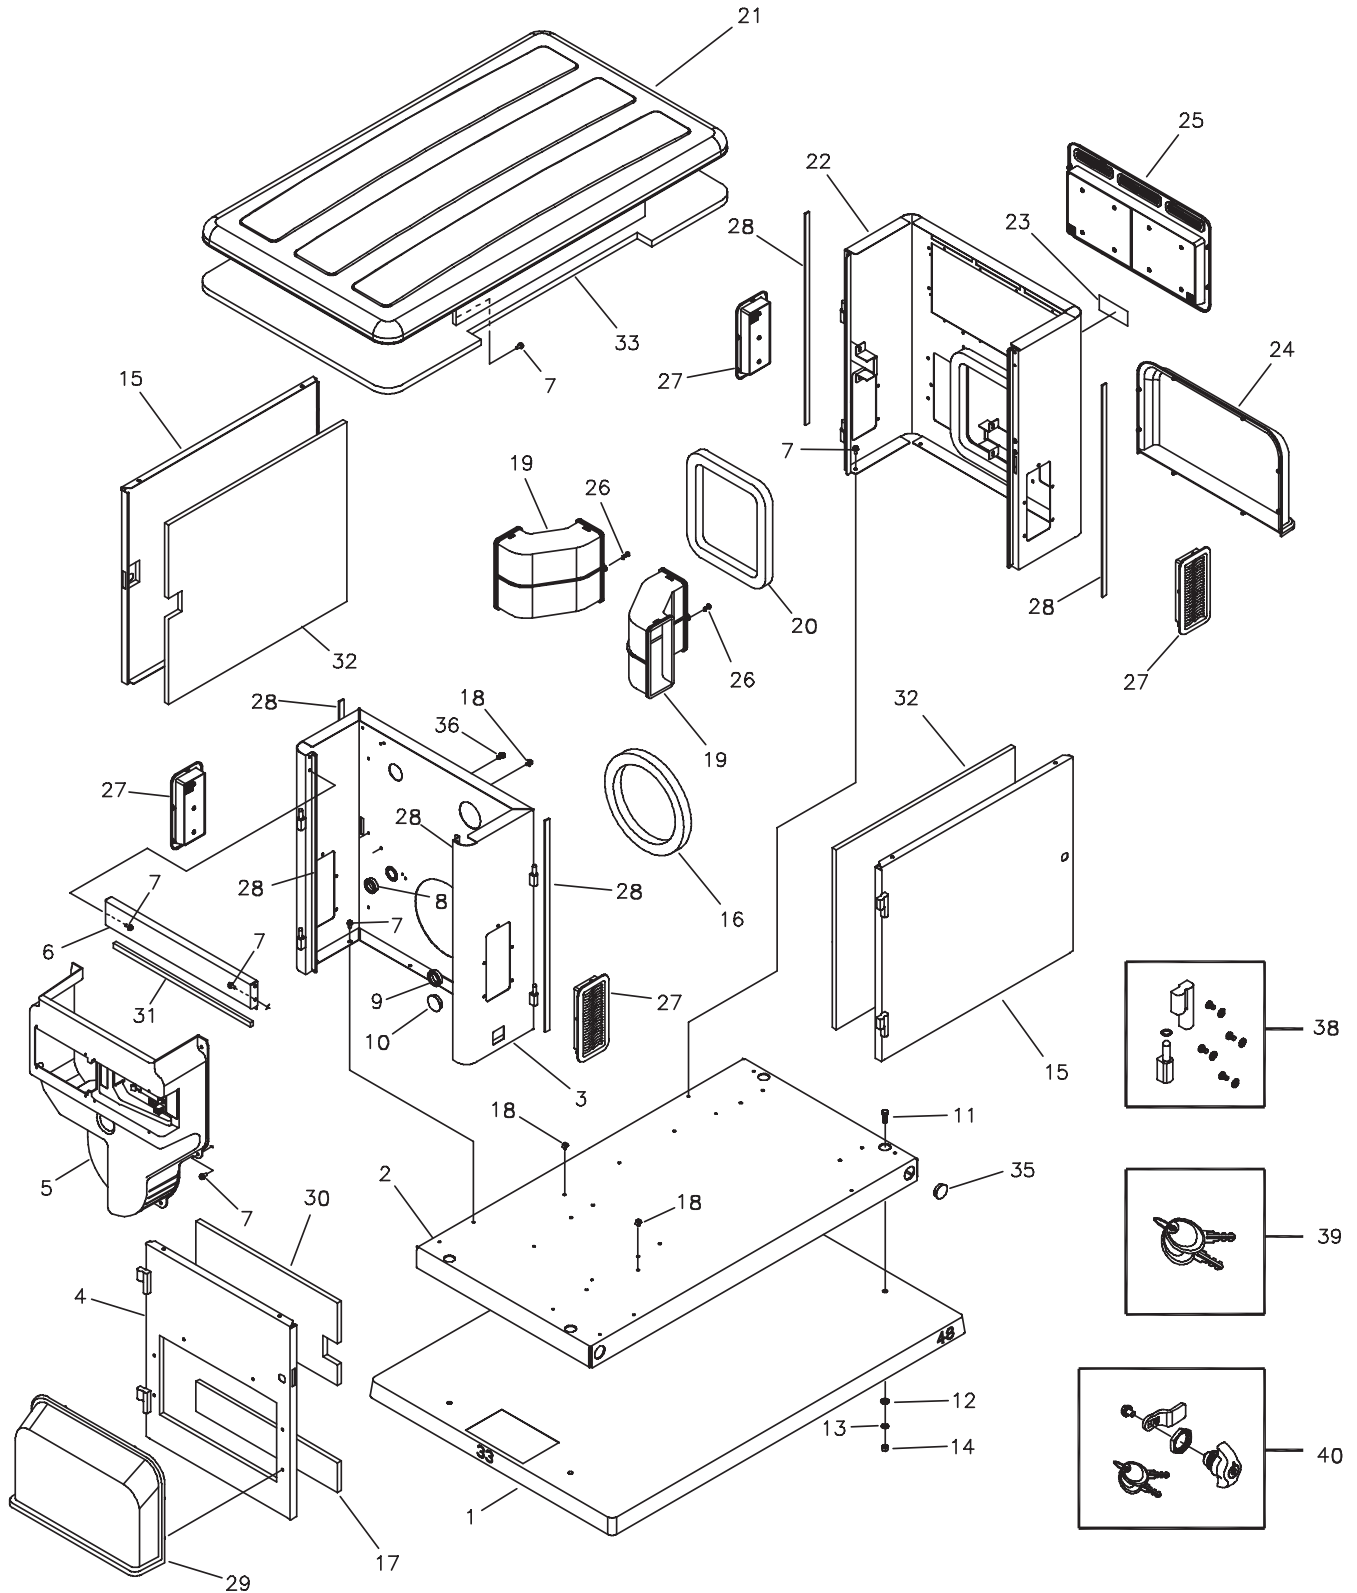

Illustrated Parts List - Main Unit

Item	Part #	Description	Item	Part #	Description
1	U203030GS	BASE, Mounting	49	B4260GS	DISK, Engine Air
2	187594GS	MOUNT, Vibration	50	809743	SCREW
3	24910GS	HHS, Trilobular 5/16 - 18 x 1/2	51	NSP	ASSY, Alternator (see page 7)
4	194683GS	SOLENOID, Gas Fuel	52	692062	SCREW
5	194829GS	FITTING, Coupling	53	193506GS	DECAL, Caution Hot Surface
6	194830GS	REGULATOR	54	809872	GASKET
7	195936GS	BRACKET, Mounting Solenoid	55	197164GS	MUFFLER
8	842184	ASSY, Tee	56	194681GS	BASE, Muffler Box
9	*	HHCS, M6 - 1.0 x 16	57	198928GS	KIT, Insulation, Muffler Base
10	*	HHCS, M6 - 1.0 x 30	58	56893GS	CRIMPTITE, 10 - 24 x 1/2
11	*	WASHER, 1/4 Lock	59	198992GS	ASSY, Bulkhead, Alternator End w/Insulation
12	*	NUT, M6 - 1.0	60	198929GS	KIT, Insulation, Muffler Box
13	B4300GS	HHS, Trilobular, 1/4 - 20 x 1/2	61	194682GS	COLLECTOR, Muffler Box
14	194818GS	BATTERY	62	194680GS	BOX, Muffler Top
15	185939RGS	WIRE-A, Black	63	192445GS	SCREW, 10 - 32 x 5/8
16	198913GS	KIT, Battery Hardware	64	*	PPHMS, 4-40 x 0.19
17	198593AGS	WIRE-A, Red	65	*	WASHER, Lock #4
18	194813GS	TUBE, Air Cleaner	66	186205GS	SWITCH, Oil Temp
19	*	HHCS, M6 - 1.0 x 12	67	194699GS	PLATE, Switch Oil Temp
20	*	WASHER, Flat 5/16 - M8	68	186790CGS	WIRE
23	1723165SM	HOSE, Oil Drain	70	205397GS	DECAL, Requirements, Fuel
24	186649GS	DECAL, Oil Drain	900	§	ENGINE
25	*	HHCS, 5/16 - 18 x 2.5 Full Thread	901	843644	FUEL HOSE
26	*	NUT, 5/16 - 18	902	843438	CLAMP
27	*	WASHER, Lock 5/16 - M8	Items Not Illustrated		
28	*	HHCS, 5/16 - 24 x 3/4 SEMS	199327GS		MANUAL, Install
29	*	HHCS, 5/16 - 18 x 2"	194689GS		MANUAL, Operator's
30	*	HHCS, M12 - 1.75 x 35	MS3483		MANUAL, Engine
31	*	WASHER, M12	204518GS		KIT, Manual/Accessory, HGS
32	B194685GS	SUPPORT, Eng/ Alternator, Black	199474GS		PAINT, Touchup, Spray, Gray, 12oz
34	*	WASHER, Shakeproof Ext. M6-1/4	199475GS		PAINT, Touchup, Spray, Silver, 12oz
35	186790FGS	WIRE, Ground	198810GS		PAINT, Touchup, Gray, 1/2 oz Bottle
36	*	WASHER, Lock M10	198811GS		PAINT, Touchup, 1/2 oz Bottle. Metallic Silver
37	*	WASHER, Flat, M10	B3518GS		CAP, Funnel Oil Bottle
38	*	HHCS, M10 - 1.5 x 30	202295GS		HOSE, Flex
39	B196639GS	BRACKET, Mounting Alternator, Black	198866GS		KIT, Led Remote
40	196387GS	DUCT, Air	198918GS		KIT, Decals, Service
41	*	PPHMS, M5 - 0.8 x 20	Optional Accessories		
42	*	WASHER, Lock 3/8	6030		KIT, Cold Weather (Includes Battery and Oil Warmers)
43	*	SHCS, 3/8 - 16 x 1-1/4			
44	*	HHCS, 5/16 - 18 x 3/4			
45	*	WASHER, M12 Lock			
46	*	NUT, Hex M12 - 1.75			
47	*	WASHER, Flat M12			
48	*	NUT, M10 - 1.5			

* - Items without part numbers are common fasteners and are available at local hardware stores.

§ - Contact Engine Manufacturer

Exploded View - Enclosure