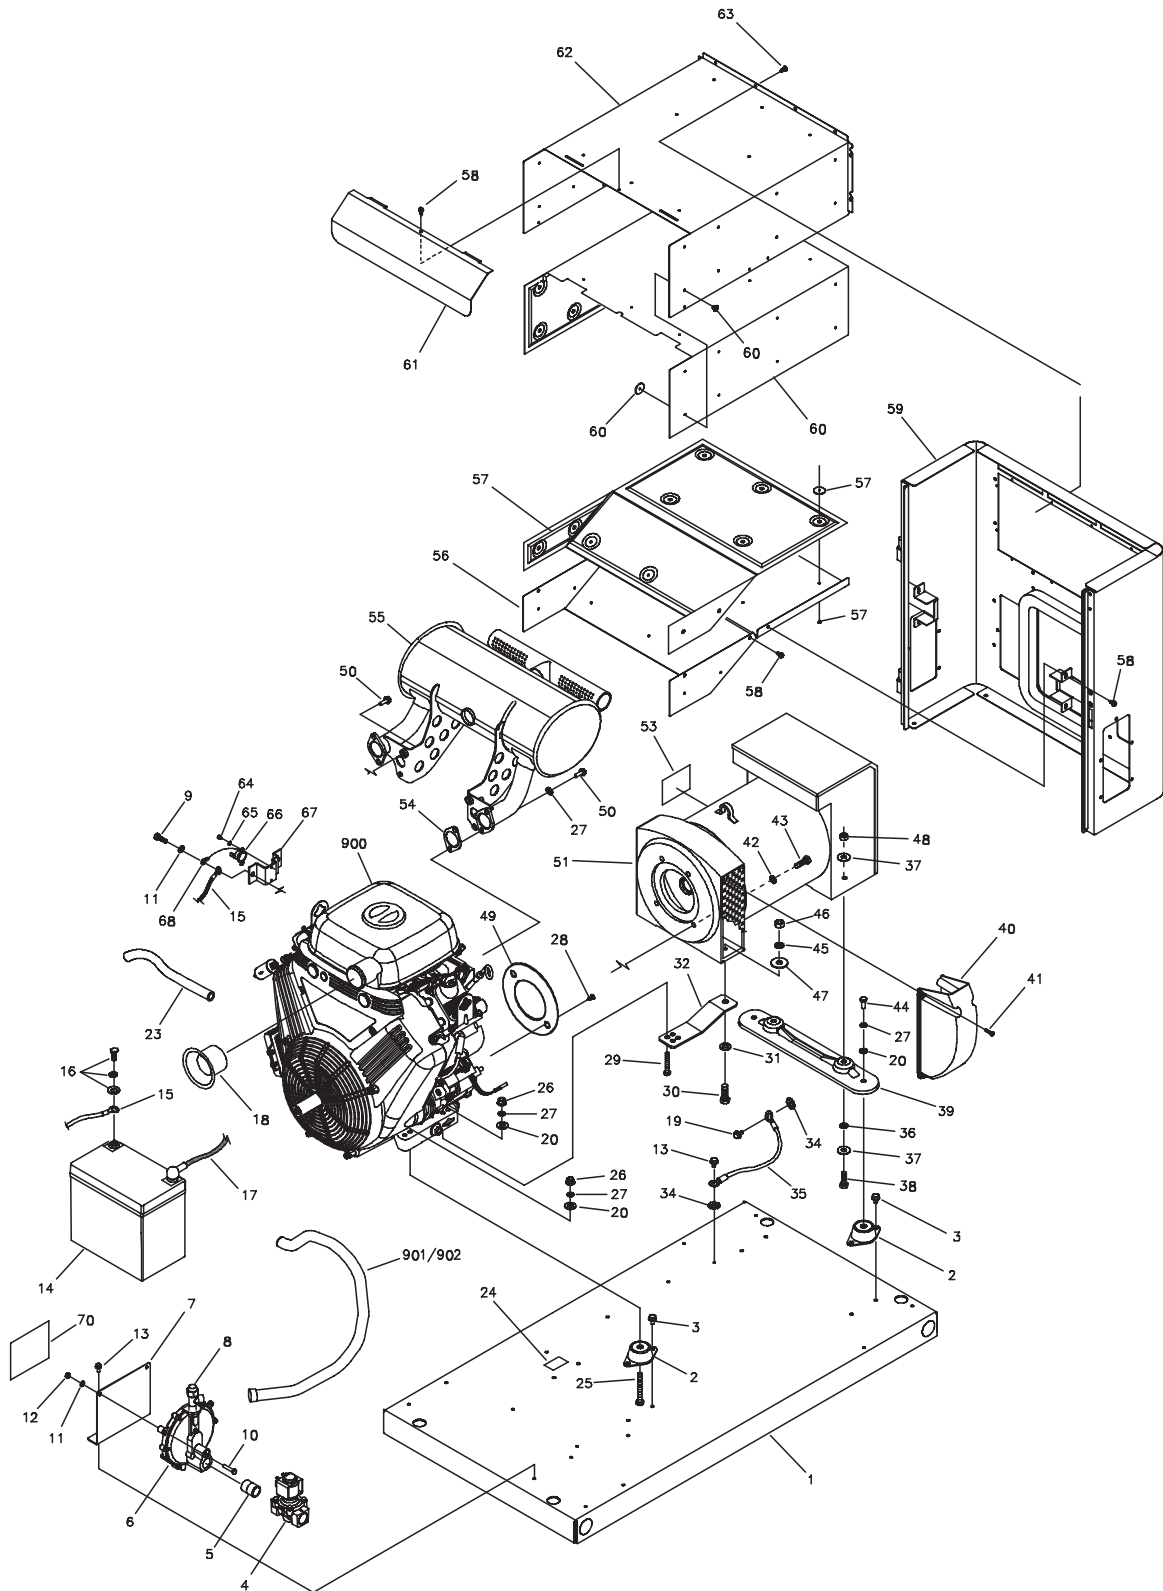

Exploded View - Main Unit

Copyright © 2008 Briggs & Stratton Power Products Group, LLC. All rights reserved. No part of this material may be reproduced or transmitted in any form by any means without the express written permission of Briggs & Stratton Power Products Group, LLC.

Illustrated Parts List - Main Unit

Item	Part #	Description	Item	Part #	Description
1	U203030GS	BASE, Mounting	49	B4260GS	DISK, Engine Air
2	187594GS	MOUNT, Vibration	50	809743	SCREW
3	24910GS	HHS, Trilobular 5/16 - 18 x 1/2	51	NSP	ASSY, Alternator (see page 7)
4	194683GS	SOLENOID, Gas Fuel	52	692062	SCREW
5	194829GS	FITTING, Coupling	53	193506GS	DECAL, Caution Hot Surface
6	194830GS	REGULATOR	54	809872	GASKET
7	195936GS	BRACKET, Mounting Solenoid	55	197164GS	MUFFLER
8	842184	ASSY, Tee	56	194681GS	BASE, Muffler Box
9	*	HHCS, M6 - 1.0 x 16	57	198928GS	KIT, Insulation, Muffler Base
10	*	HHCS, M6 - 1.0 x 30	58	56893GS	CRIMPTITE, 10 - 24 x 1/2
11	*	WASHER, 1/4 Lock	59	198992GS	ASSY, Bulkhead, Alternator End w/Insulation
12	*	NUT, M6 - 1.0	60	198929GS	KIT, Insulation, Muffler Box
13	B4300GS	HHS, Trilobular, 1/4 - 20 x 1/2	61	194682GS	COLLECTOR, Muffler Box
14	194818GS	BATTERY	62	194680GS	BOX, Muffler Top
15	185939RGS	WIRE-A, Black	63	192445GS	SCREW, 10 - 32 x 5/8
16	198913GS	KIT, Battery Hardware	64	*	PPHMS, 4-40 x 0.19
17	198593AGS	WIRE-A, Red	65	*	WASHER, Lock #4
18	194813GS	TUBE, Air Cleaner	66	186205GS	SWITCH, Oil Temp
19	*	HHCS, M6 - 1.0 x 12	67	194699GS	PLATE, Switch Oil Temp
20	*	WASHER, Flat 5/16 - M8	68	186790CGS	WIRE
23	1723165SM	HOSE, Oil Drain	70	205397GS	DECAL, Requirements, Fuel
24	186649GS	DECAL, Oil Drain	900	§	ENGINE
25	*	HHCS, 5/16 - 18 x 2.5 Full Thread	901	843644	FUEL HOSE
26	*	NUT, 5/16 - 18	902	843438	CLAMP
27	*	WASHER, Lock 5/16 - M8	Items Not Illustrated		
28	*	HHCS, 5/16 - 24 x 3/4 SEMS	199327GS		MANUAL, Install
29	*	HHCS, 5/16 - 18 x 2"	194689GS		MANUAL, Operator's
30	*	HHCS, M12 - 1.75 x 35	MS3483		MANUAL, Engine
31	*	WASHER, M12	204518GS		KIT, Manual/Accessory, HGS
32	B194685GS	SUPPORT, Eng/ Alternator, Black	199474GS		PAINT, Touchup, Spray, Gray, 12oz
34	*	WASHER, Shakeproof Ext. M6-1/4	199475GS		PAINT, Touchup, Spray, Silver, 12oz
35	186790FGS	WIRE, Ground	198810GS		PAINT, Touchup, Gray, 1/2 oz Bottle
36	*	WASHER, Lock M10	198811GS		PAINT, Touchup, 1/2 oz Bottle. Metallic Silver
37	*	WASHER, Flat, M10	B3518GS		CAP, Funnel Oil Bottle
38	*	HHCS, M10 - 1.5 x 30	202295GS		HOSE, Flex
39	B196639GS	BRACKET, Mounting Alternator, Black	198866GS		KIT, Led Remote
40	196387GS	DUCT, Air	198918GS		KIT, Decals, Service
41	*	PPHMS, M5 - 0.8 x 20	Optional Accessories		
42	*	WASHER, Lock 3/8	6030		KIT, Cold Weather (Includes Battery and Oil Warmers)
43	*	SHCS, 3/8 - 16 x 1-1/4			
44	*	HHCS, 5/16 - 18 x 3/4			
45	*	WASHER, M12 Lock			
46	*	NUT, Hex M12 - 1.75			
47	*	WASHER, Flat M12			
48	*	NUT, M10 - 1.5			

* - Items without part numbers are common fasteners and are available at local hardware stores.

§ - Contact Engine Manufacturer