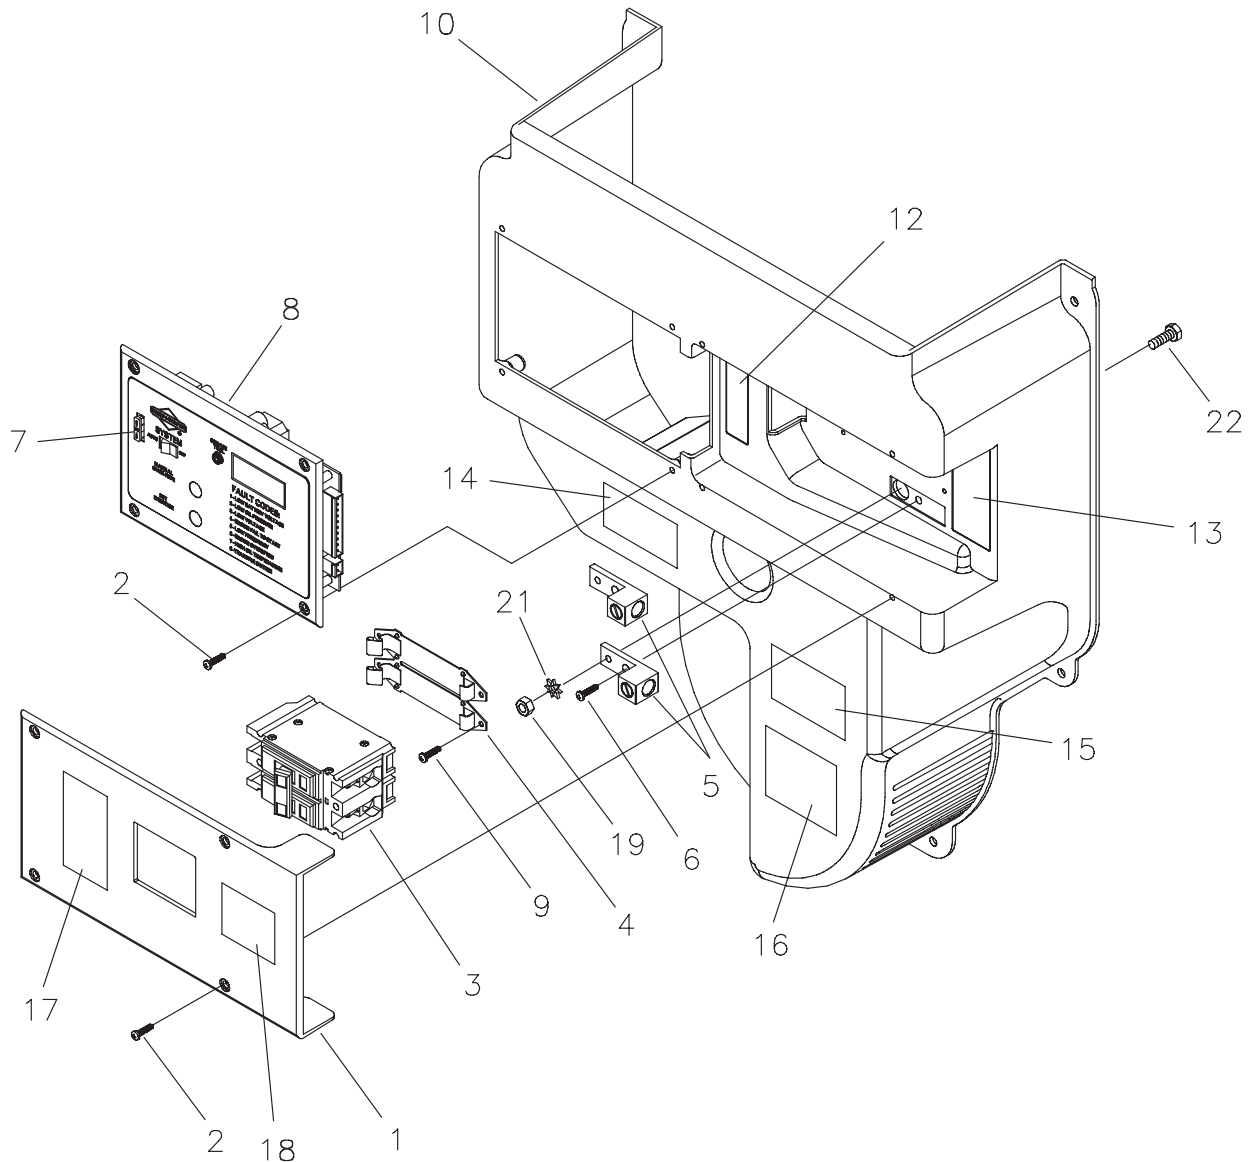

* - Items without part numbers are common fasteners and are available at local hardware stores.

Exploded View & Illustrated Parts List - Control Panel

Item	Part #	Description
1	198911GS	ASSY., Cover, Circuit Breaker w/Decals
2	*	SCREW, 10 x 0.62, Plastite
3	198313GS	BREAKER, Circuit 70A, 2P
4	192770GS	BRACKET, Mounting Breaker
5	199011GS	LUG, Ground Connect
6	191991GS	BOLT, 1/4-10 x 1, Plastite
7	198573GS	FUSE, Auto Type 15 Amp
8	196655GS	ASSY., Control Panel
9	197492GS	SCREW, PT, M4 - 1.79 x 16.0
10	198910GS	ASSY, Duct, Engine Air w/Decals
12	198549GS	DECAL, Terminal Block
13	198550GS	DECAL, Ground, Neutral
14	205393GS	DECAL, Warning, Outdoor Install
15	193297GS	DECAL, Caution, Standby
16	205392GS	DECAL, Warning, Auto Start