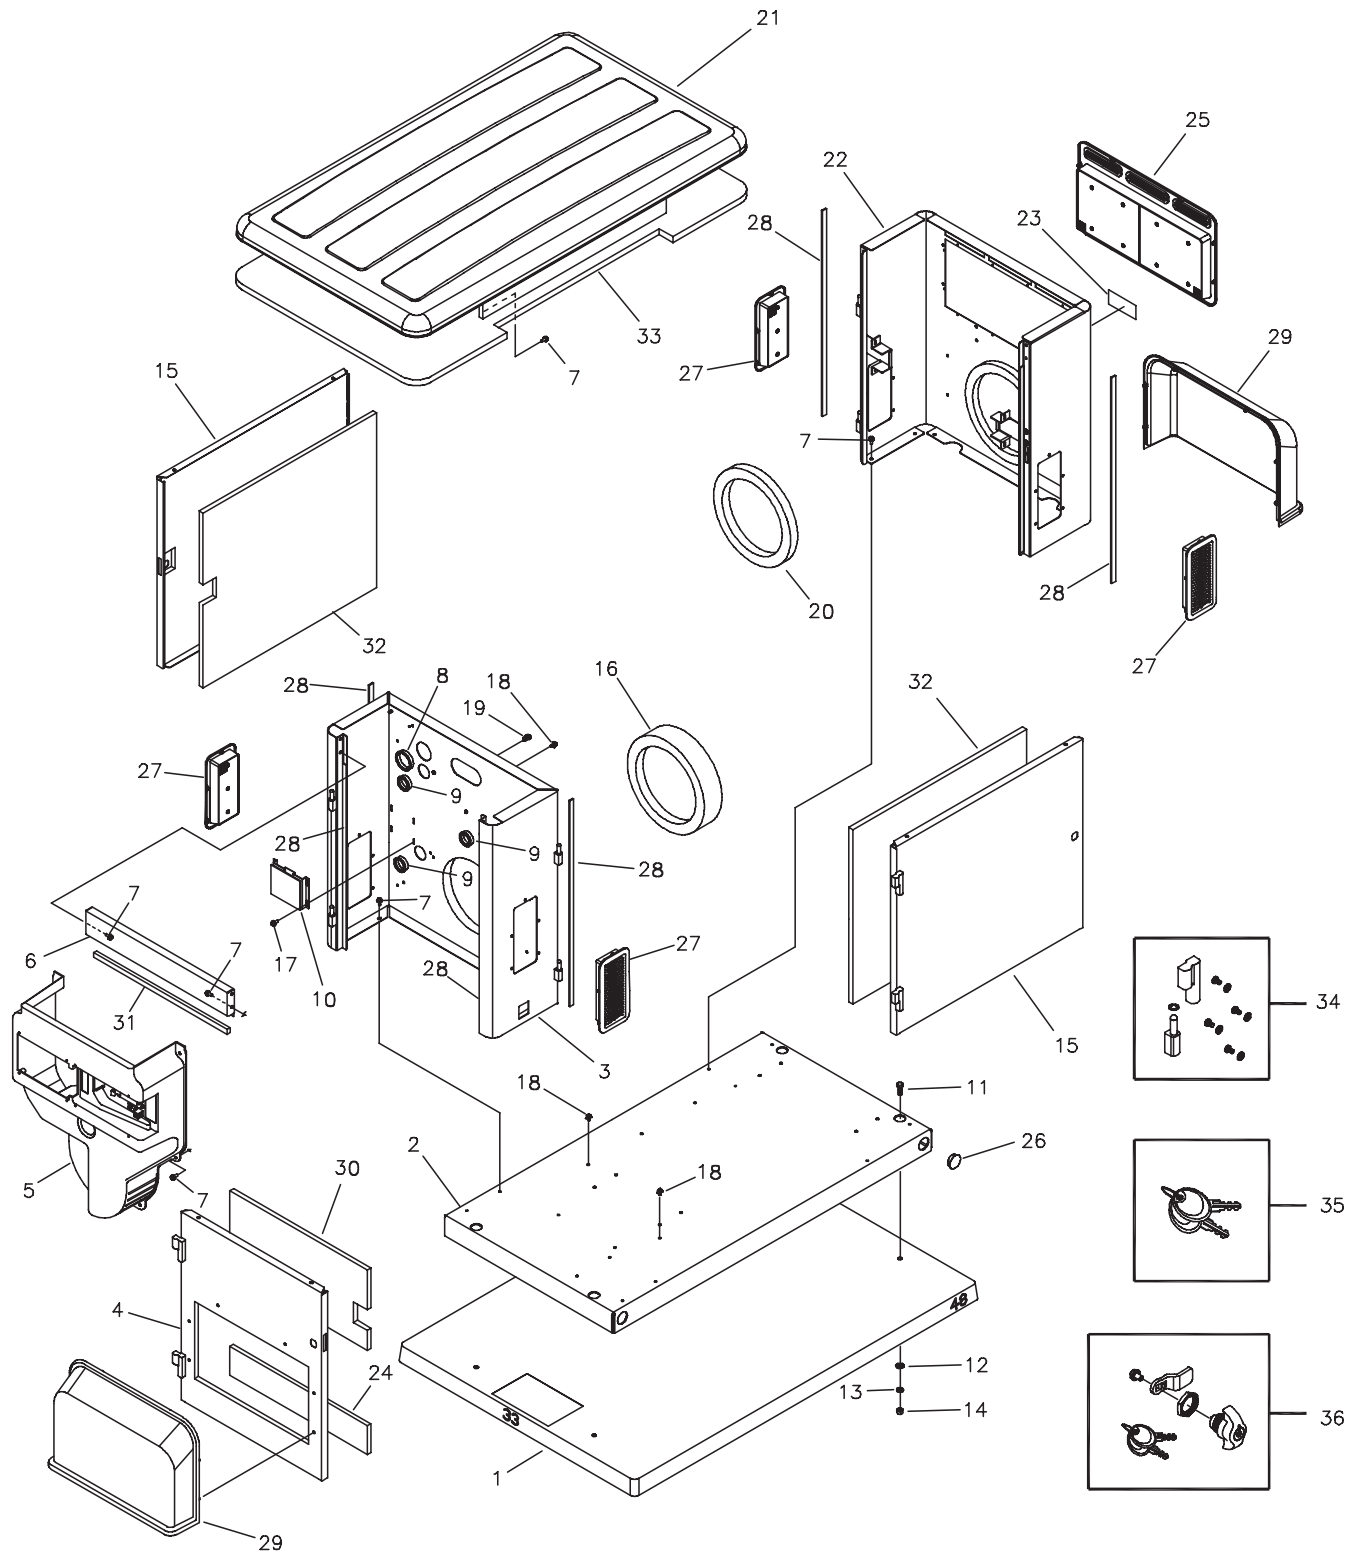

UNIT PARTS LIST

Item	Part #	Description
1	H203030GS	BASE, Mounting
2	187594GS	MOUNT, Vibration
3	24910GS	HHS, Trilobular 5/16 - 18 x 1/2
4	194683GS	SOLENOID, Gas Fuel
5	194829GS	FITTING, Coupling
6	194830GS	REGULATOR
7	195936GS	BRACKET, Mounting Solenoid
8	202382GS	FITTING, 3/4 Flare to 3/8 NPT
9	*	HHCS, M6 - 1.0 x 16
10	*	HHCS, M6 - 1.0 x 30
11	*	WASHER, 1/4 Lock
12	*	NUT, M6 - 1.0
13	B4300GS	HHS, Trilobular, 1/4 - 20 x 1/2
14	194818GS	BATTERY
15	185939UGS	WIRE-A, Black
16	198913GS	KIT, Battery Hardware
17	198593DGS	WIRE-A, Red
18	202958GS	TUBE, Air Cleaner
19	B4995GS	HHS, Trilobular, 1/4-20 x 7/8
20	*	WASHER, Flat 5/16 - M8
23	1723165SM	HOSE, Oil Drain
24	186649GS	DECAL, Oil Drain
25	*	HHCS, 5/16 - 18 x 2.5 Full Thread
26	*	NUT, 5/16 - 18
27	*	WASHER, Lock 5/16 - M8
28	186790CGS	WIRE
29	*	HHCS, 5/16 - 18 x 2"
30	*	HHCS, M12 - 1.75 x 35
31	*	WASHER, M12
32	B194685GS	SUPPORT, Engine/Alternator, Black
33	202922GS	SCREEN
34	*	WASHER, Shakeproof Ext. M6-1/4
35	185939WGS	WIRE, Ground
36	*	WASHER, 3/8 Lock
37	*	WASHER, Flat, 3/8 - M10
38	*	HHCS, 3/8 - 16 x 1
39	B198896GS	BRACKET, Mounting Alternator, Black
40	202761GS	DUCT, Air
41	*	SCREW, M5.8 x 10, Taptite
42	*	WASHER, Lock 3/8
43	*	SHCS, 3/8 - 16 x 1-1/4
44	*	HHCS, 5/16 - 18 x 3/4
45	B4300GS	HHS, Trilobular, 1/4 - 20 x 1/2
46	*	PPHMS, 4-40 x 0.19
47	*	WASHER, Lock #4

Item	Part #	Description
48	186205GS	SWITCH, Oil Temp
49	194699GS	PLATE, Switch Oil Temp
50	809743	SCREW
51	NSP	ASSY, Alternator (see page 7)
52	692062	SCREW
53	193506GS	DECAL, Caution Hot Surface
54	809872	GASKET
55	202885GS	MUFFLER
56	202884GS	BASE, Muffler Box
57	203533GS	KIT, Insulation, Muffler Box Base
58	56893GS	CRIMPTITE, 10 - 24 x 1/2
59	203087GS	ASSY, Bulkhead, Alternator End w/Seal
60	203534GS	KIT, Insulation, Muffler Box Top
61	194682GS	COLLECTOR, Muffler Box
62	202883GS	BOX, Muffler Top
63	192445GS	SCREW. 10 - 32 x 5/8
64	*	WASHER, M6 Shakeproof
70	205397GS	DECAL, Requirements, Fuel
900	§	ENGINE
901	842185	FUEL HOSE, with Clamp

Parts Not Illustrated

203003GS	MANUAL, Install
203002GS	MANUAL, Operator's
MS3483	MANUAL, Engine
203074GS	KIT, Manual/Accessory, HGS
B5478GS	PAINT, Touchup, HGS, Tan
B3518GS	CAP, Funnel Oil Bottle
202295GS	HOSE, Flex
198866GS	KIT, Led Remote
204017GS	KIT, Decals, Service

Optional Accessories

199473GS	PAINT, Touchup, Spray, Tan, 12oz
6030	KIT, Cold Weather (Includes Battery and Oil Warmers)

* - Items without part numbers are common fasteners and are available at your local hardware store.

§ - Contact Engine Manufacturer

ENCLOSURE EXPLODED VIEW