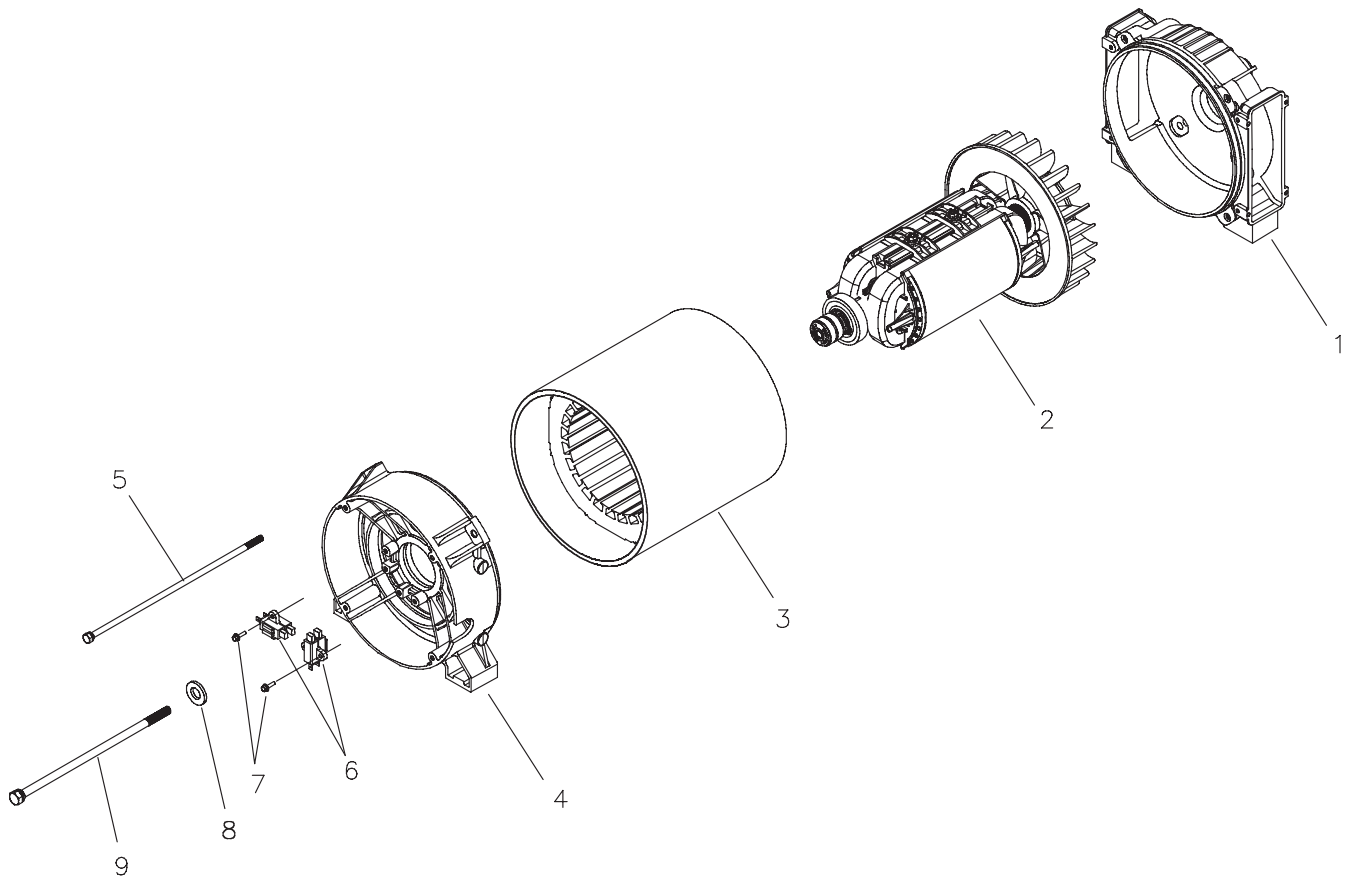

* - Items without part numbers are common fasteners and are available at your local hardware store.

CONTROL PANEL EXPLODED VIEW & PARTS LIST

Item	Part #	Description
1	198911GS	ASSY, Cover, Circuit Breaker w/Decals
2	*	SCREW, 10 x 0.62, Plastite
3	202593GS	BREAKER, Circuit 100A, 2P
4	192770GS	BRACKET, Mounting Breaker
5	199011GS	LUG, Ground Connect
6	191991GS	BOLT, 1/4-10 x 1, Plastite
7	198573GS	FUSE, Auto Type 15 Amp
8	202118GS	ASSY, Control Panel
9	197492GS	SCREW, PT, M4 - 1.79 x 16.0
10	198910GS	ASSY, Duct, Engine Air w/Decals
12	198549GS	DECAL, Terminal Block
13	198550GS	DECAL, Ground, Neutral
14	205393GS	DECAL, Warning, Outdoor Install
15	193297GS	DECAL, Caution, Standby
16	205392GS	DECAL, Warning, Auto Start

ALTERNATOR EXPLODED VIEW & PARTS LIST

Item	Part #	Description
1	195235GS	ADAPTER, Mounting, Alternator
2	199252GS	ASSY, Rotor
3	199254GS	STATOR
4	195234GS	RBC
5	197177GS	HEX HEAD, SEM Screw
6	66386GS	ASSY, Holder, Brush
7	66849GS	TAPTITE, M5 - 0.8 x 16
8	203200GS	WASHER, 3/8" SAE
9	200442GS	BOLT, 3/8 - 24 x 15.20"