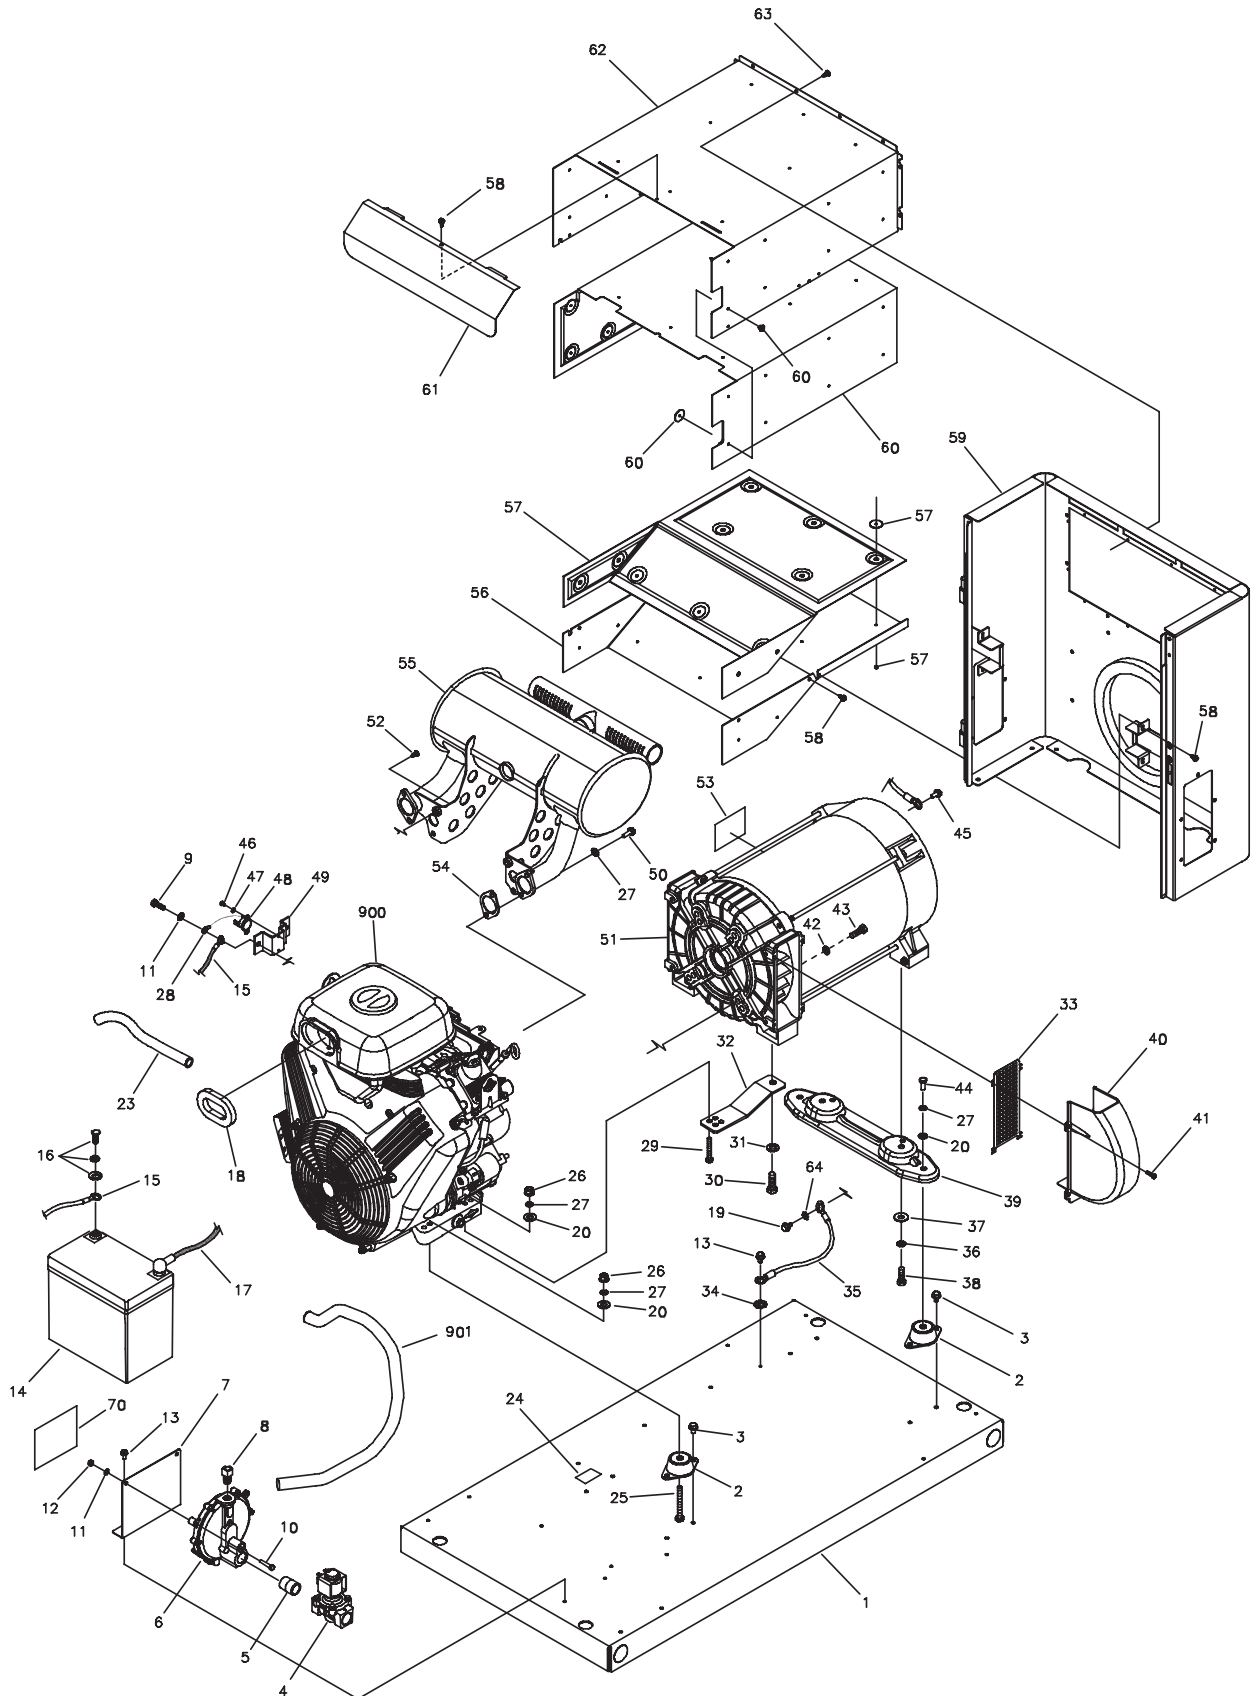

UNIT EXPLODED VIEW

UNIT PARTS LIST

Item	Part #	Description
1	H203030GS	BASE, Mounting
2	187594GS	MOUNT, Vibration
3	24910GS	HHS, Trilobular 5/16 - 18 x 1/2
4	194683GS	SOLENOID, Gas Fuel
5	194829GS	FITTING, Coupling
6	194830GS	REGULATOR
7	195936GS	BRACKET, Mounting Solenoid
8	202382GS	FITTING, 3/4 Flare to 3/8 NPT
9	*	HHCS, M6 - 1.0 x 16
10	*	HHCS, M6 - 1.0 x 30
11	*	WASHER, 1/4 Lock
12	*	NUT, M6 - 1.0
13	B4300GS	HHS, Trilobular, 1/4 - 20 x 1/2
14	194818GS	BATTERY
15	185939UGS	WIRE-A, Black
16	198913GS	KIT, Battery Hardware
17	198593DGS	WIRE-A, Red
18	202958GS	TUBE, Air Cleaner
19	B4995GS	HHS, Trilobular, 1/4-20 x 7/8
20	*	WASHER, Flat 5/16 - M8
23	1723165SM	HOSE, Oil Drain
24	186649GS	DECAL, Oil Drain
25	*	HHCS, 5/16 - 18 x 2.5 Full Thread
26	*	NUT, 5/16 - 18
27	*	WASHER, Lock 5/16 - M8
28	186790CGS	WIRE
29	*	HHCS, 5/16 - 18 x 2"
30	*	HHCS, M12 - 1.75 x 35
31	*	WASHER, M12
32	B194685GS	SUPPORT, Engine/Alternator, Black
33	202922GS	SCREEN
34	*	WASHER, Shakeproof Ext. M6-1/4
35	185939WGS	WIRE, Ground
36	*	WASHER, 3/8 Lock
37	*	WASHER, Flat, 3/8 - M10
38	*	HHCS, 3/8 - 16 x 1
39	B198896GS	BRACKET, Mounting Alternator, Black
40	202761GS	DUCT, Air
41	*	SCREW, M5.8 x 10, Taptite
42	*	WASHER, Lock 3/8
43	*	SHCS, 3/8 - 16 x 1-1/4
44	*	HHCS, 5/16 - 18 x 3/4
45	B4300GS	HHS, Trilobular, 1/4 - 20 x 1/2
46	*	PPHMS, 4-40 x 0.19
47	*	WASHER, Lock #4

ALTERNATOR EXPLODED VIEW & PARTS LIST

Item	Part #	Description
1	195235GS	ADAPTER, Mounting, Alternator
2	199252GS	ASSY, Rotor
3	199254GS	STATOR
4	195234GS	RBC
5	197177GS	HEX HEAD, SEM Screw
6	66386GS	ASSY, Holder, Brush
7	66849GS	TAPTITE, M5 - 0.8 x 16
8	203200GS	WASHER, 3/8" SAE
9	200442GS	BOLT, 3/8 - 24 x 15.20"