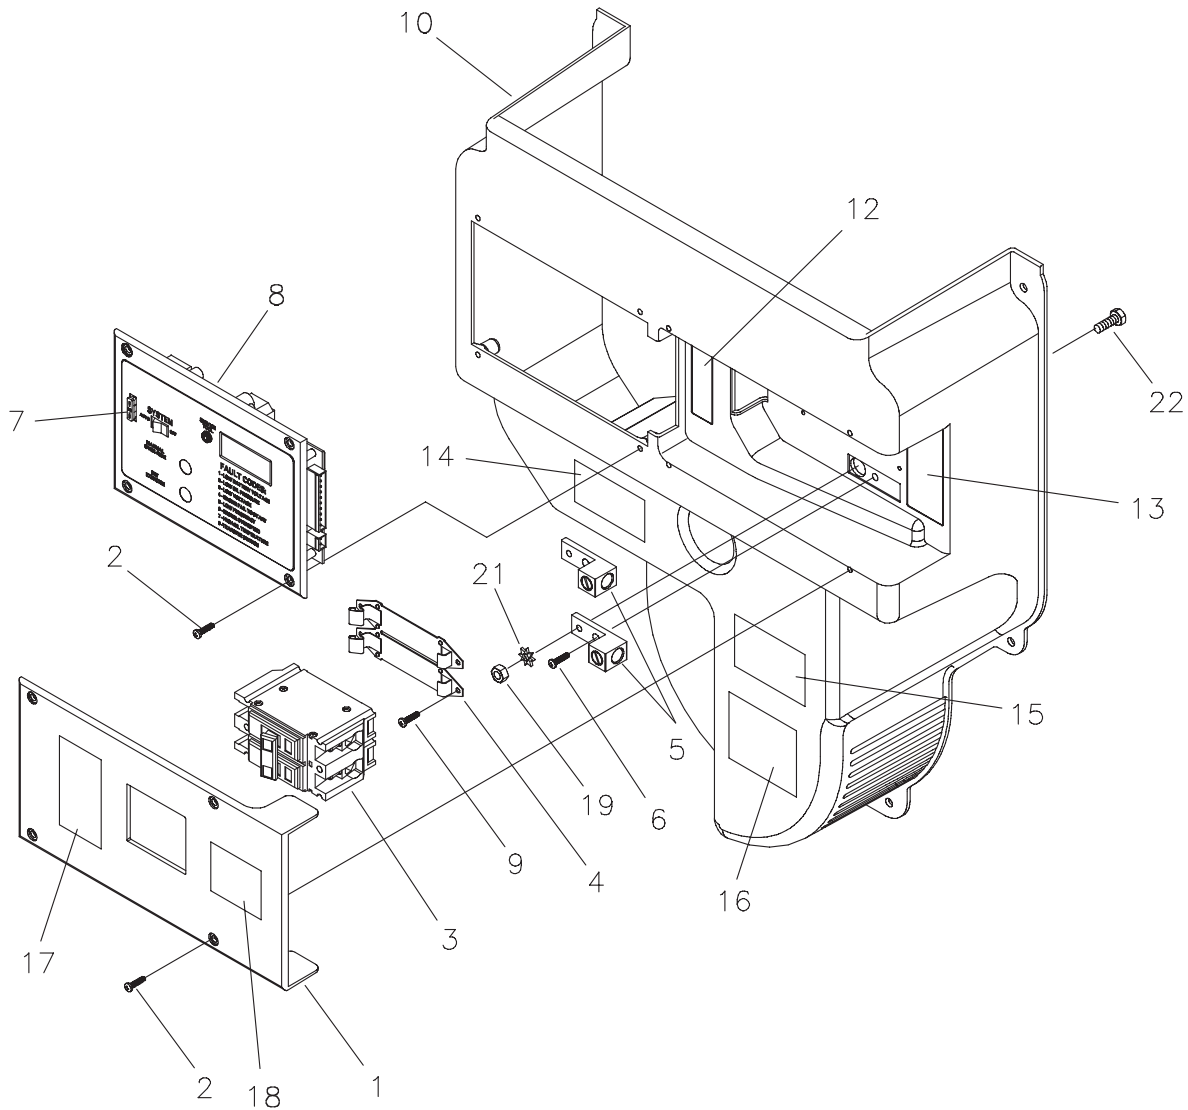

* - Items without part numbers are common fasteners and are available at your local hardware store.

CONTROL PANEL EXPLODED VIEW & PARTS LIST

Item	Part #	Description
1	198911GS	ASSY, Cover, Circuit Breaker w/Decals
2	*	SCREW, 10 x 0.62, Plastite
3	202593GS	BREAKER, Circuit 100A, 2P
4	192770GS	BRACKET, Mounting Breaker
5	199011GS	LUG, Ground Connect
6	191991GS	BOLT, 1/4-10 x 1, Plastite
7	198573GS	FUSE, Auto Type 15 Amp
8	202118GS	ASSY, Control Panel
9	197492GS	SCREW, PT, M4 - 1.79 x 16.0
10	198910GS	ASSY, Duct, Engine Air w/Decals
12	198549GS	DECAL, Terminal Block
13	198550GS	DECAL, Ground, Neutral
14	205393GS	DECAL, Warning, Outdoor Install
15	193297GS	DECAL, Caution, Standby
16	205392GS	DECAL, Warning, Auto Start