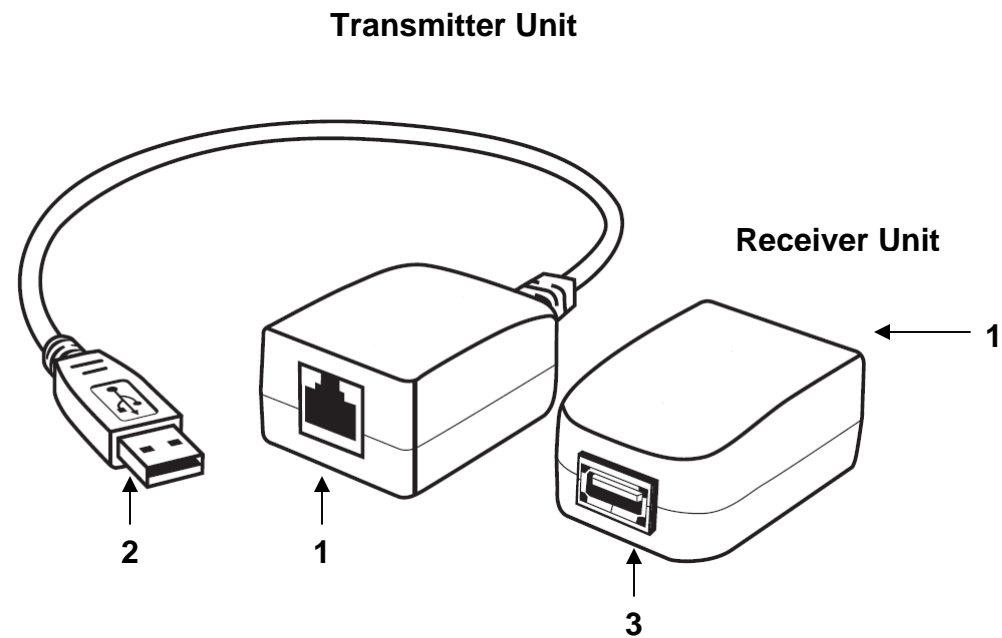

INTRODUCTION

Thank you for purchasing the USB v1.1 Extender Kit. This solution is designed to conquer USB length limitations and put your USB 1.1 devices where you want them. This pocket-sized device extends the reach of a USB 1.1 signal up to 65 feet from the host computer so you can place your USB camera, printer, or any other USB device exactly where you want it! The USB v1.1 Extender Kit is powerful yet simple, with no drivers to install or special software required -- and it's compatible with any computer that supports USB. **We recommend that you read this manual thoroughly and retain for future reference.**

FEATURES

- ❖ Extends the reach of a USB 1.1 signal up to 65 feet
- ❖ Ideal for use with USB cameras, printers, web cams, keyboard/mouse extensions, and any other USB device
- ❖ Bus-powered so no external power source is required
- ❖ Uses standard Cat5/Cat5E/Cat6 patch cord (not included) for ease of use and flexibility
- ❖ Compliant with USB Specification 1.1

PACKAGE CONTENTS

- ❖ USB v1.1 Extender-Receiver Unit
- ❖ USB v1.1 Extender-Transmitter Unit
- ❖ User Manual

DEVICE OVERVIEW

1. RJ45 Ports
 - Cable interface to bridge the base and remote unit
2. USB Type A Male Connector
 - Connects to your computer's USB port
3. USB Type A Female Port
 - Connects to your remote USB enabled device

DEVICE INSTALLATION

Step 1

Connect the USB 1.1 Extender Transmitter unit to your computer.

Step 2

Connect the USB 1.1 Extender Receiver unit to your USB device.

Step 3

Using a Cat5/Cat6 cable, connect the transmitter and receiver unit's RJ45 ports.