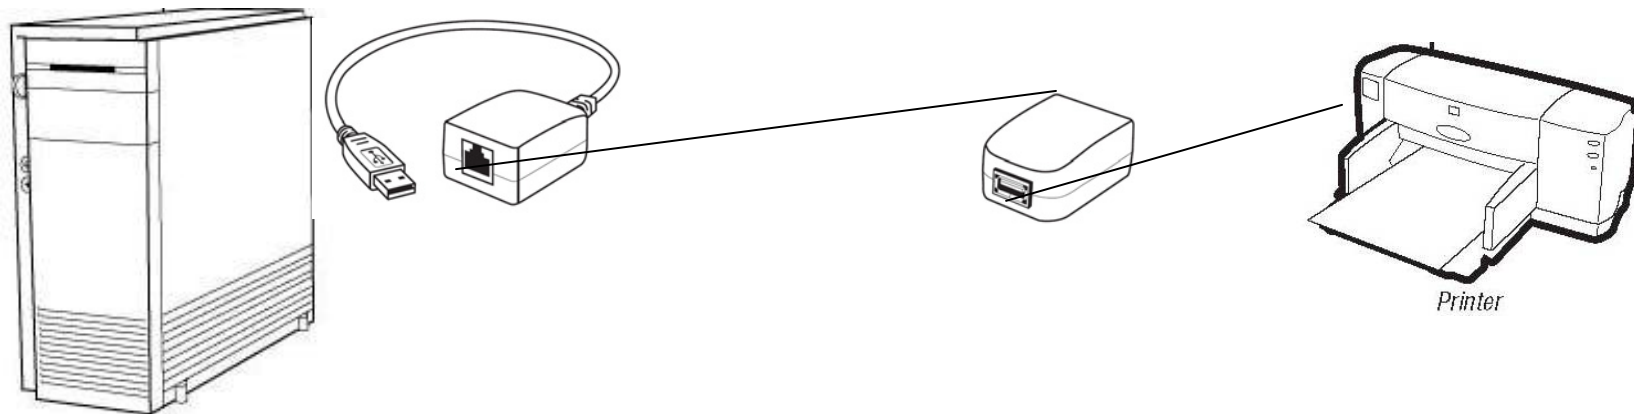

DEVICE INSTALLATION

Step 1

Connect the USB 1.1 Extender Transmitter unit to your computer.

Step 2

Connect the USB 1.1 Extender Receiver unit to your USB device.

Step 3

Using a Cat5/Cat6 cable, connect the transmitter and receiver unit's RJ45 ports.

Your devices are now ready to use.

Note: We recommend using a solid 24AWG Cat5/Cat6 patch cable.