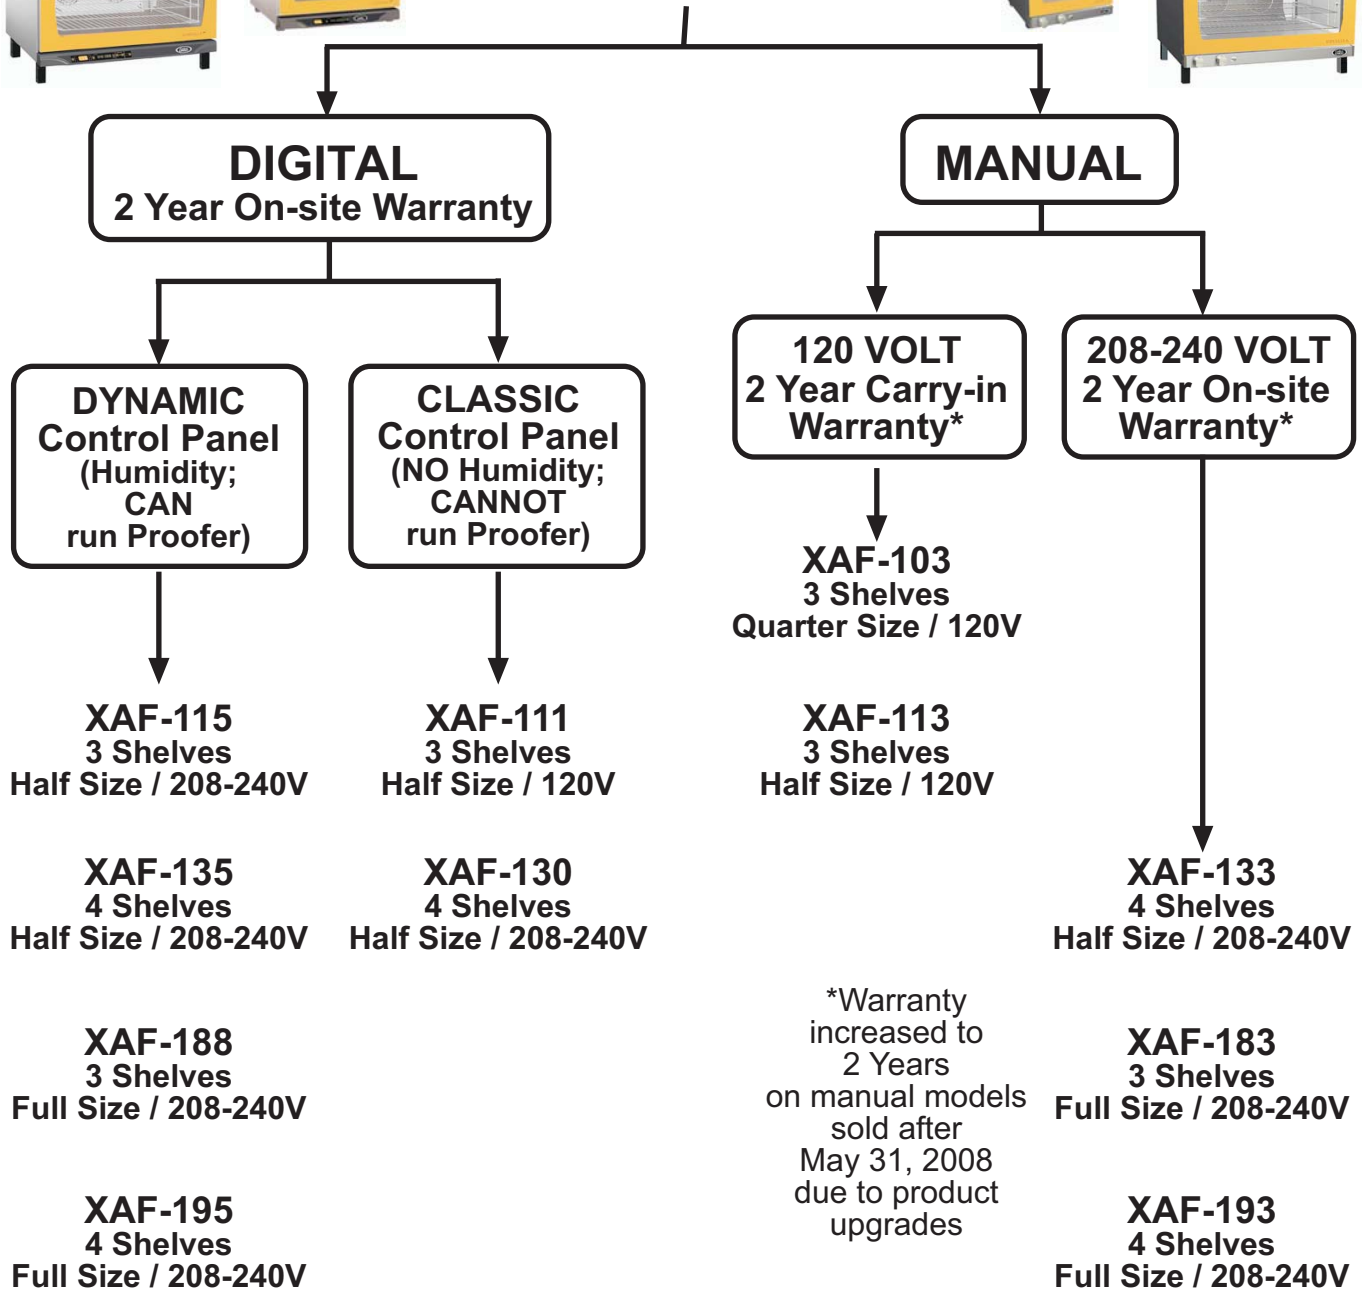

For more information, please contact Cadco, Ltd, 145 Colebrook River Road, Winsted, CT 06098
Tel. (860)738-2500 ♦ Fax (860) 738-9772 ♦ E-mail: info@cadco-ltd.com ♦ Web site: www.cadco-ltd.com

Due to continual product improvement, specifications and design are subject to change without notice.

6/26/2008 RV01