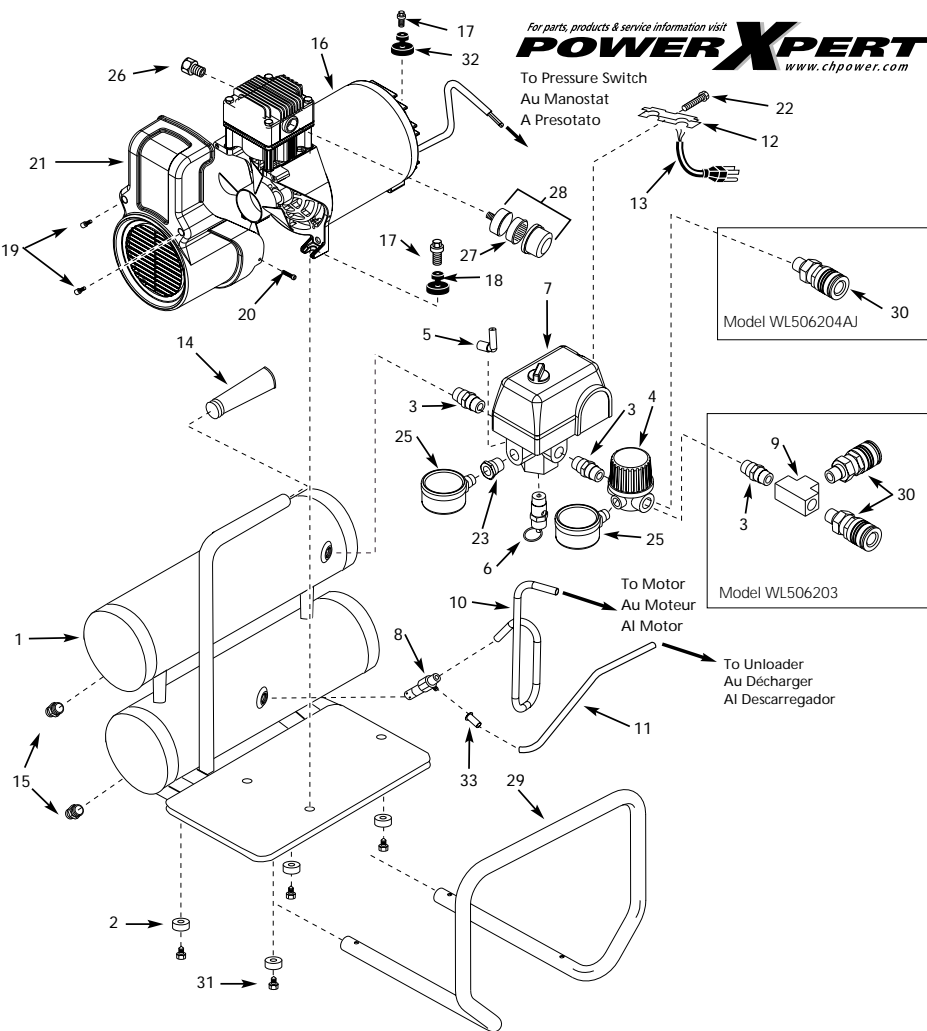

For parts, products & service information visit
POWER XPERT
www.chpower.com

To Pressure Switch
Au Manostat
A Presotato

WL506203, WL506204

For Replacement Parts, Call 1-800-543-6400

Please provide following information:

- -Model number
- -Serial number (if any)
- -Part description and number as shown in parts list

Address parts correspondence to:

The Campbell Group / Parts Department
100 Production Drive
Harrison, OH 45030 U.S.A.

Ref. No.	Description	WL506203	WL506204	Qty.
1	4 gal. twin tank	AR045800CG	AR045800CG	1
2	Molded rubber bumper	ST158300AV	ST158300AV	4
3	Nipple	HF002401AV	--	3
	Nipple	--	HF002401AV	2
4	Regulator	RE206202AV	RE206202AV	1
5	Unloader	CW210000AV	CW210000AV	1
6	140 psi Safety valve	V-215100AV	V-215100AV	1
7	Pressure switch	CW208700AJ	CW208700AJ	1
8	● Check valve	--	--	1
9	T connector	ST183700AV	--	1
10	● Exhaust tube	--	--	1
11	1/4" Flexible tube	ST079702AV	ST079702AV	1
12	Strain relief	CW209600AV	CW209600AV	1
13	Cord	EC012600AV	EC012600AV	1
14	Hand grip	ST160000AV	ST160000AV	1
15	Drain cock	D-1403	D-1403	2
16	Pump/motor assembly	WL372001AJ	WL372001AJ	1
17	Shoulder bolt	ST158000AV	ST158000AV	3
18	Rubber bushing	WL003203AV	WL003203AV	2
19	Shroud screw	ST129302AV	ST129302AV	2
20	Shroud screw	ST129301AV	ST129301AV	1
21	Shroud	WL012400AV	WL012400AV	1
22	Strain relief screw	ST209800AV	ST209800AV	1
23	Reducer	ST071407AV	ST071407AV	1
24	Δ Warning label decal	DK632600AV	DK632600AV	1
25	Gauge	GA016303AJ	GA016303AJ	2
26	● Fitting	--	--	1
27	Filter element	WL012300AV	WL012300AV	1
28	Filter	WL012000AV	WL012000AV	1
29	Roll bar	WL006900AV	WL006900AV	1
30	Coupler	MP333610	--	2
	Coupler	--	MP323400AV	1
31	Foot screw	ST073276AV	ST073276AV	4
32	Rubber bushing (Rear)	WL003202AV	WL003202AV	1
33	Insert	ST079600AV	ST079600AV	1
REPAIR KITS				
●	Exhaust tube kit	WL209303AJ	WL209303AJ	1
(Δ)	Not shown			

www.chpower.com