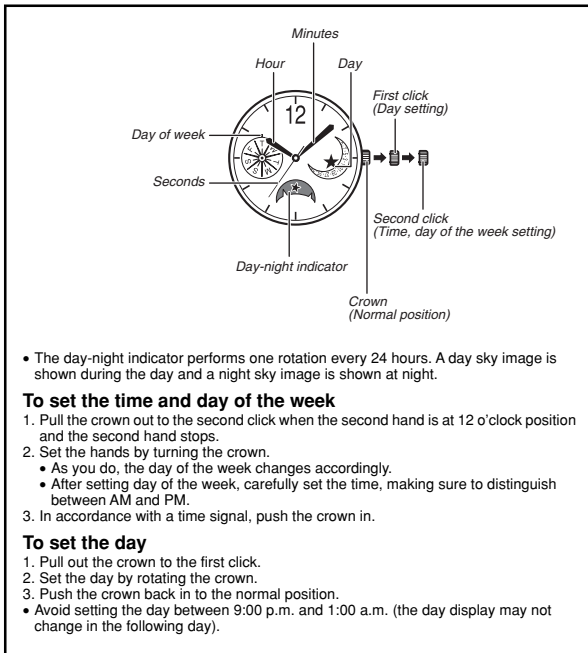

# Operation Guide 5187

CASIO®

- Your watch may differ somewhat from the one shown in the illustration.

- The day-night indicator performs one rotation every 24 hours. A day sky image is shown during the day and a night sky image is shown at night.

### To set the time and day of the week

- Pull the crown out to the second click when the second hand is at 12 o'clock position and the second hand stops.
- Set the hands by turning the crown.
  - As you do, the day of the week changes accordingly.
  - After setting day of the week, carefully set the time, making sure to distinguish between AM and PM.
- In accordance with a time signal, push the crown in.

### To set the day

- Pull out the crown to the first click.
  - Set the day by rotating the crown.
  - Push the crown back in to the normal position.
- Avoid setting the day between 9:00 p.m. and 1:00 a.m. (the day display may not change in the following day).

- For a watch with an elapsed time bezel

Rotate the elapsed time bezel to align the  $\nabla$  mark with the minute hand.

After that, you will be able to determine how much time has elapsed since you adjusted the bezel position by checking the bezel value that the minute hand is currently pointing to.