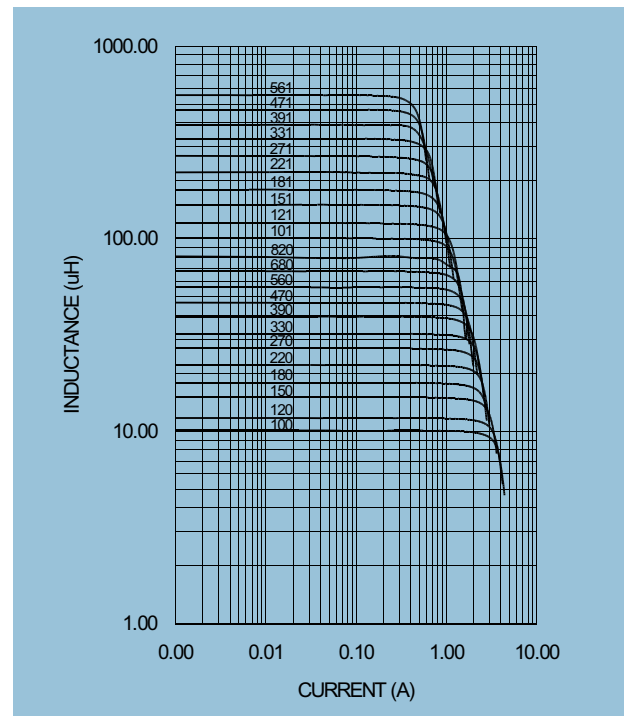

SMT Power Inductor

SI104 Type

Features

- RoHS compliant.
- Low profile (4.5mm max. height) SMD type.
- Unshielded.
- Self-leads, suitable for high density mounting.
- High energy storage and low DCR.
- Provided with embossed carrier tape packing.
- Ideal for power source circuits, DC-DC converter, DC-AC inverters inductor applications.
- In addition to the standard versions shown here, customized inductors are available to meet your exact requirements.

Mechanical Dimension:

UNIT:mm/inch
 A = 10.0 ± 0.4 / 0.394 ± 0.016
 B = 9.0 ± 0.2 / 0.354 ± 0.008
 C = 4.0 ± 0.5 / 0.157 ± 0.020
 D = 2.0 ± 0.2 / 0.079 ± 0.008

Electrical Characteristics: 25°C, 1KHz, 1V

PART NO.	L ¹ (uH)	DCR (Ω) MAX	I _{rated} ² (Adc)
SI104 - 100	10	0.053	2.40
SI104 - 120	12	0.061	2.20
SI104 - 150	15	0.070	1.90
SI104 - 180	18	0.081	1.80
SI104 - 220	22	0.088	1.60
SI104 - 270	27	0.100	1.50
SI104 - 330	33	0.120	1.30
SI104 - 390	39	0.151	1.20
SI104 - 470	47	0.170	1.10
SI104 - 560	56	0.199	1.00
SI104 - 680	68	0.223	0.91
SI104 - 820	82	0.252	0.85
SI104 - 101	100	0.344	0.74
SI104 - 121	120	0.396	0.69
SI104 - 151	150	0.544	0.61
SI104 - 181	180	0.621	0.56
SI104 - 221	220	0.721	0.53
SI104 - 271	270	0.949	0.45
SI104 - 331	330	1.100	0.42
SI104 - 391	390	1.245	0.38
SI104 - 471	470	1.526	0.35
SI104 - 561	560	1.904	0.32