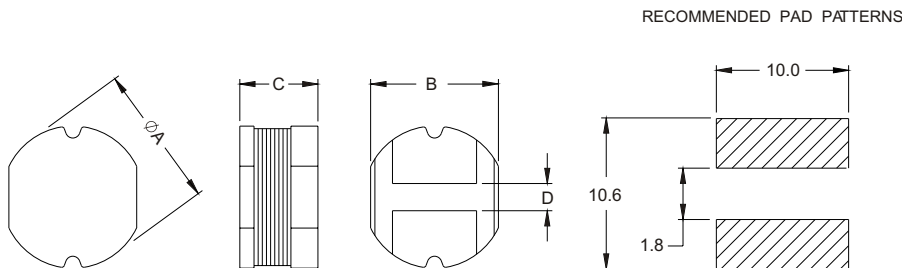

SMT Power Inductor

SI104 Type

Features

- RoHS compliant.
- Low profile (4.5mm max. height) SMD type.
- Unshielded.
- Self-leads, suitable for high density mounting.
- High energy storage and low DCR.
- Provided with embossed carrier tape packing.
- Ideal for power source circuits, DC-DC converter, DC-AC inverters inductor applications.
- In addition to the standard versions shown here, customized inductors are available to meet your exact requirements.

Mechanical Dimension:

UNIT:mm/inch
 A = 10.0 ± 0.4 / 0.394 ± 0.016
 B = 9.0 ± 0.2 / 0.354 ± 0.008
 C = 4.0 ± 0.5 / 0.157 ± 0.020
 D = 2.0 ± 0.2 / 0.079 ± 0.008

Electrical Characteristics: 25°C, 1KHz, 1V

PART NO.	L ¹ (uH)	DCR (Ω) MAX	I _{rated} ² (Adc)
SI104 - 100	10	0.053	2.40
SI104 - 120	12	0.061	2.20
SI104 - 150	15	0.070	1.90
SI104 - 180	18	0.081	1.80
SI104 - 220	22	0.088	1.60
SI104 - 270	27	0.100	1.50
SI104 - 330	33	0.120	1.30
SI104 - 390	39	0.151	1.20
SI104 - 470	47	0.170	1.10
SI104 - 560	56	0.199	1.00
SI104 - 680	68	0.223	0.91
SI104 - 820	82	0.252	0.85
SI104 - 101	100	0.344	0.74
SI104 - 121	120	0.396	0.69
SI104 - 151	150	0.544	0.61
SI104 - 181	180	0.621	0.56
SI104 - 221	220	0.721	0.53
SI104 - 271	270	0.949	0.45
SI104 - 331	330	1.100	0.42
SI104 - 391	390	1.245	0.38
SI104 - 471	470	1.526	0.35
SI104 - 561	560	1.904	0.32