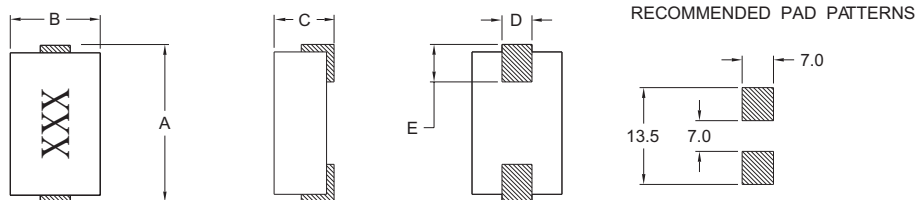

SMT Power Inductor

HCB1380 Type

Features

- RoHS compliant.
- Low profile, SMD type.
- High current.
- Magnetic shielded.
- High energy storage and low DCR.
- Provided with embossed carrier tape packing.
- Ideal for power source circuits, DC-DC converter, DC-AC inverters inductor applications.
- In addition to the standard versions shown here, customized inductors are available to meet your exact requirements.

Mechanical Dimension :

UNIT : mm/inch
A = 13.50 / 0.531 Max.
B = 13.00 / 0.512 Max.
C = 8.00 / 0.315 Max.
D = 5.00 / 0.197
E = 2.50 / 0.098

Electrical Characteristics : At 25°C: 100KHz, 1V

PART NO.	Lo¹ (nH)	DCR (mΩ) MAX	Isat² (Adc)	Irms³ (Adc)
HCB1380-161	160	0.32	71	45
HCB1380-171	170	0.32	71	45
HCB1380-211	210	0.32	70	45
HCB1380-261	260	0.32	60	45
HCB1380-261H	260	0.53 ± 11.3%	60	39
HCB1380-321	320	0.32	45	45
HCB1380H-321	320	0.32	60	60
HCB1380-361	360	0.32	40	45
HCB1380-361H	360	0.60	40	39
HCB1380-441	440	0.32	32	45
HCB1380-441D1	440	0.24	32	58
HCB1380-441D2	440	0.32 ± 9.4%	32	45

1. Tolerance of inductance is ± 20%.
2. Isat is the DC current which cause the inductance drop approximately 20% of its nominal inductance without current.
3. Iirms is the DC current which cause the surface temperature of the part increase less than 45°C.
4. Operating temperature : -20°C to 105°C (including self-temperature rise).

DELTA ELECTRONICS, INC.

(TAOYUAN PLANT CPBG) 252, SAN YING ROAD, KUEISAN INDUSTRIAL ZONE, TAOYUAN SHIEN, 333, TAIWAN, R.O.C.

TEL: 886-3-3591968; FAX: 886-3-3591991

<http://www.deltaww.com>