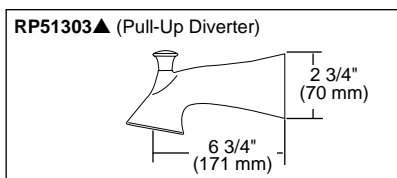

▲ Designate proper finish suffix