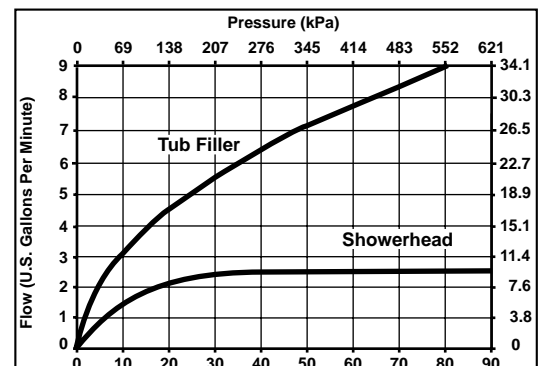

COMPLETE VALVE COMPLIES WITH:

- ASME A112.18.1 / CSA B125.1
- ASSE 1016
- ☒ Indicates ADA compliance to ICC/ANSI A117.1
- CSA Certified
- IAPMO Listed