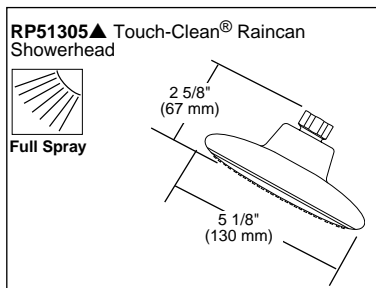

▲ Designate proper finish suffix