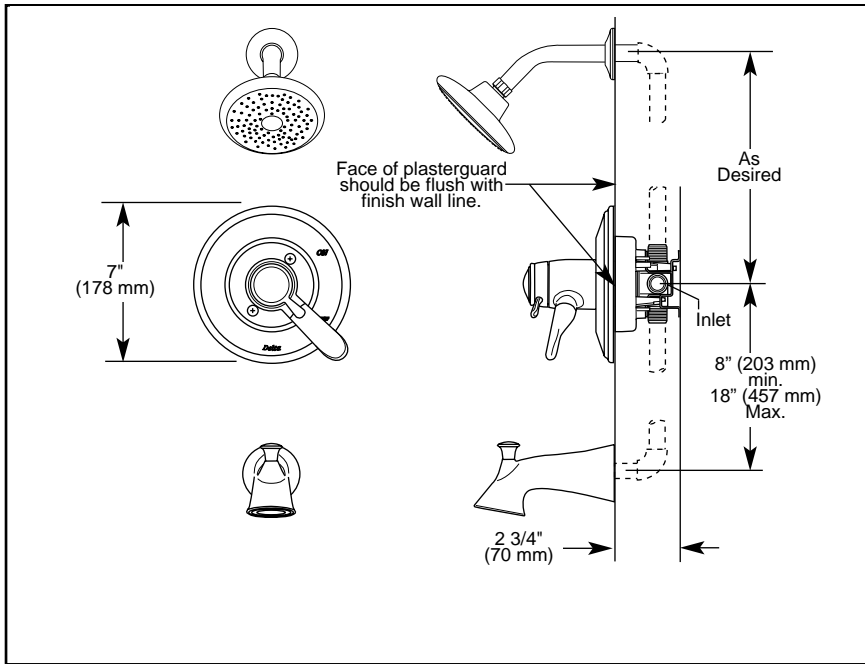

Submitted Model No.: _____

Specific Features: _____

TUB AND SHOWER JETTED SHOWER™ TRIM

- Lahara™ Bath Collection
- TempAssure® Thermostatic
- Valve Only (T17T038)
- Shower Only (T17T238)
- Tub/Shower (T17T438)

STANDARD SPECIFICATIONS:

- TempAssure® 17T thermostatic valve cartridge.
- Thermostatic wax element maintains the outlet temperature to $\pm 3.6^\circ\text{F}$.
- Must also order R10000-UNBX rough valve body.
- Back to back installation capability.
- Lever volume control handle; temperature adjustment dial.
- Graphics indicate hot/cold temperature adjustment.
- Field adjustable to limit rotation into hot water zone.
- All parts are replaceable from the front of the valve.
- Adjusts for up to 1" wall thickness.