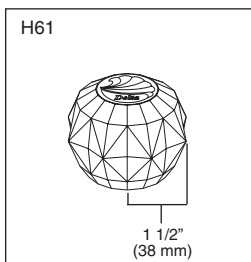

Available LHP Handle Options

Delta reserves the right (1) to make changes in specifications and materials, and (2) to change or discontinue models, both without notice or obligation. Dimensions are for reference only. See current full-line price book for finish options and product availability.

Indianapolis, Indiana 46280
A Division of Masco Corporation of Indiana
© 2006, Masco Corporation of Indiana