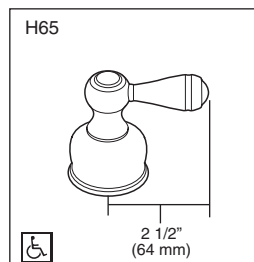

Available LHP Handle Options

Delta reserves the right (1) to make changes in specifications and materials, and (2) to change or discontinue models, both without notice or obligation. Dimensions are for reference only. See current full-line price book for finish options and product availability.

Indianapolis, Indiana 46280
A Division of Masco Corporation of Indiana
© 2006, Masco Corporation of Indiana