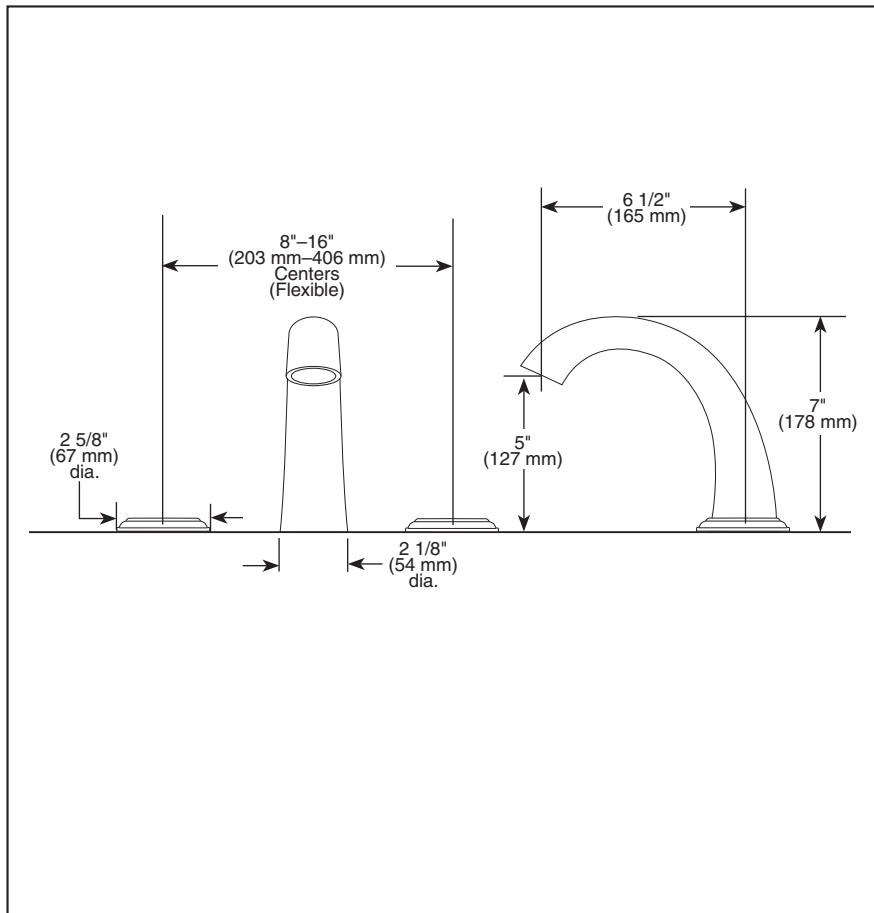

ROMAN TUB/ WHIRLPOOL FAUCET TRIM

- Classic Series
- Two Handle Garden Tub Faucet
- Three Hole Installation
- Rough-In kit Must Also be Ordered to Complete Installation

Submitted Model No.: _____
 Specific Features: _____

STANDARD SPECIFICATIONS:

- Two handle garden tub faucet for concealed mounting.
- 6 1/2" (165 mm) long slip-on rigid spout.
- LHP - Less Handle Program. See handle options below.
- Temperature and volume controlled with handles.
- Rough-In kit must also be ordered to complete installation. There are separate specification sheets on each rough-in kit if more details are required.