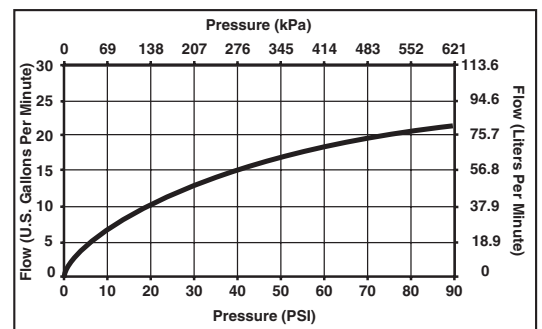

STANDARD SPECIFICATIONS:

- Two handle garden tub faucet for concealed mounting.
- 6 1/2" (165 mm) long slip-on rigid spout.
- LHP - Less Handle Program. See handle options below.
- Temperature and volume controlled with handles.
- Rough-In kit must also be ordered to complete installation. There are separate specification sheets on each rough-in kit if more details are required.

COMPLIES WITH:

- ASME A112.18.1 / CSA B125.1
- Indicates ADA compliance to ICC/ANSI A117.1
- CSA Certified
- IAPMO Listed

Available LHP Handle Options

Delta reserves the right (1) to make changes in specifications and materials, and (2) to change or discontinue models, both without notice or obligation. Dimensions are for reference only. See current full-line price book for finish options and product availability.