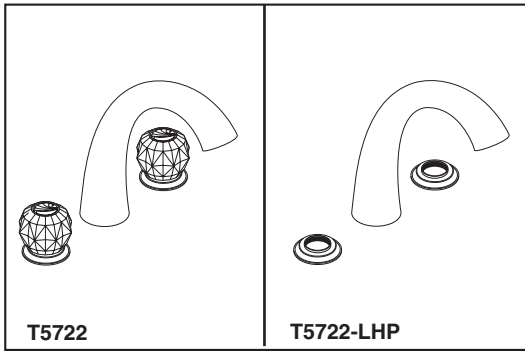

ROMAN TUB/ WHIRLPOOL FAUCET TRIM

- Classic Series
- Two Handle Garden Tub Faucet
- Three Hole Installation
- Rough-In kit Must Also be Ordered to Complete Installation

Submitted Model No.: _____
 Specific Features: _____

STANDARD SPECIFICATIONS:

- Two handle garden tub faucet for concealed mounting.
- 6 1/2" (165 mm) long slip-on rigid spout.
- LHP - Less Handle Program. See handle options below.
- Temperature and volume controlled with handles.
- Rough-In kit must also be ordered to complete installation. There are separate specification sheets on each rough-in kit if more details are required.