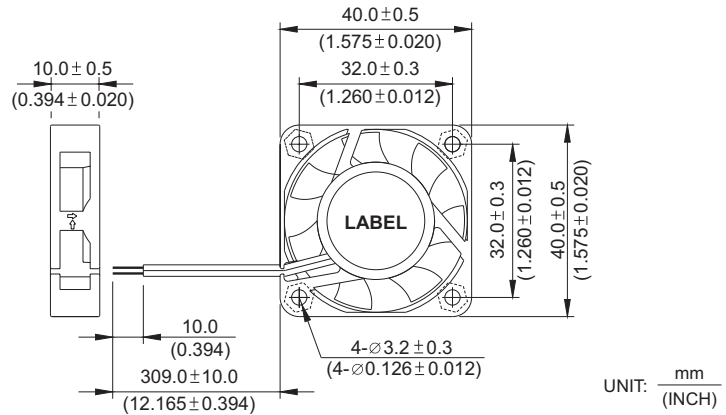

# EFB 40 x 40 x 10 MM SERIES

## DIMENSIONS DRAWING

- \* Bearing Type  
Ball Bearings
- \* Material  
Impeller & Frame : Plastic(UL 94V-0)
- \* Lead Wires :  
UL 1007 AWG #28 OR Equivalent  
Red Wire Positive(+)  
Black Wire Negative(-)
- \* Weight : 14.5g (0.51 OZ)
- \* Rib Type Only

UNIT:  $\frac{\text{mm}}{\text{(INCH)}}$