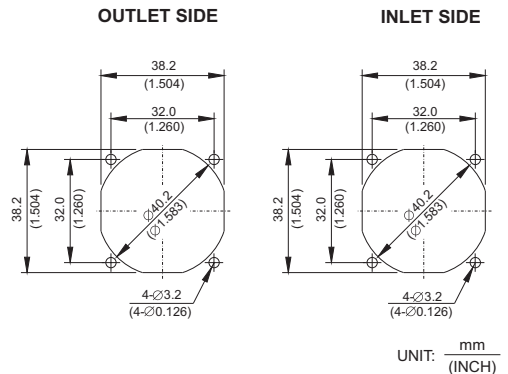

MOUNTING PANEL CUTOUT

UNIT: $\frac{\text{mm}}{\text{(INCH)}}$

MODEL		Rated Voltage	Operating Voltage Range	Input Current	Input Power	Speed	Maximum Air Flow		Maximum Air Pressure		Noise
PART NO.	FUNCTION	VDC	VDC	Amp	Watt	R.P.M.	m³/min	CFM	mmH₂O	IN H₂O	dB-A
EFB0405LA	-R00 / -F00	5	4.5 to 5.5	0.07	0.35	4000	0.106	3.74	1.45	0.057	20.5
EFB0412LA	-R00 / -F00	12	9.0 to 13.8	0.05	0.60						
EFB0405MA	-R00 / -F00	5	4.5 to 5.5	0.10	0.50	5000	0.167	5.90	2.24	0.088	24.5
EFB0412MA	-R00 / -F00	12	7.0 to 13.8	0.06	0.72						
EFB0405HA	-R00 / -F00	5	4.5 to 5.5	0.13	0.65	6000	0.196	6.92	3.28	0.129	28.5
EFB0412HA	-R00 / -F00	12	7.0 to 13.8	0.08	0.96						
EFB0405HHA	-R00 / -F00	5	4.5 to 5.5	0.19	0.95	7000	0.229	8.09	4.42	0.174	33.0
EFB0412HHA	-R00 / -F00	12	7.0 to 13.8	0.10	1.20						
EFB0412VHA	-R00 / -F00	12	7.0 to 13.8	0.15	1.80	8000	0.268	9.46	5.76	0.227	37.5

* Function type is optional.
* The max. air flow and the speed are measured in free air ; max. air pressure is measured at zero air flow.
* Noise is measured in anechoic chamber in free air, one meter from intake side.
* All readings are typical values at rated voltage.
* Specifications are subject to change without notice.