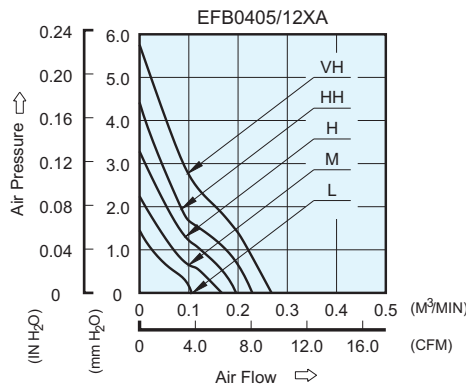

P & Q CURVE (AT RATED VOLTAGE)