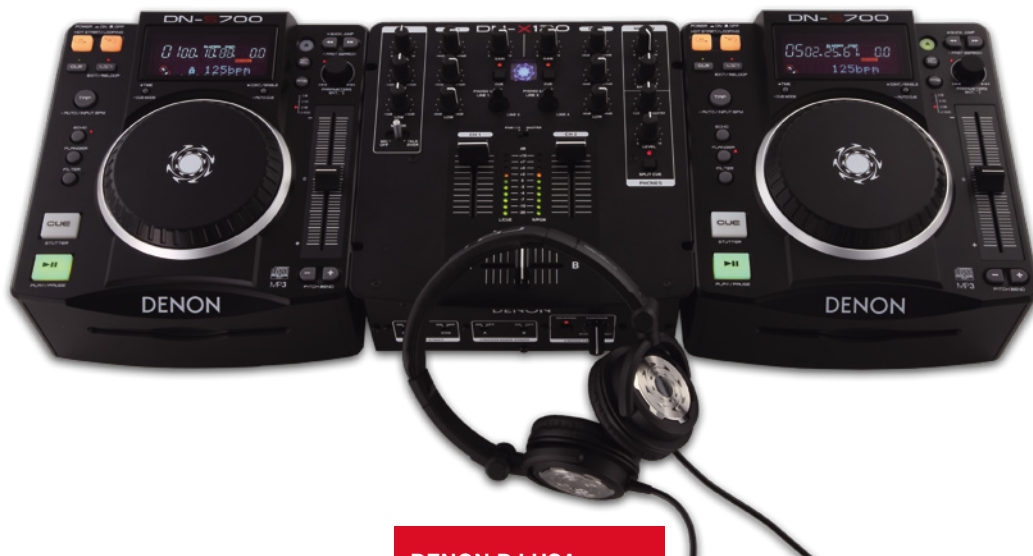

DN-S700

OTHER FEATURES continued

Specifications

General

Type:	CD player
Media type:	Standard compact disc (12 cm), CD-TEXT, CD-R, CD-RW
Dimensions:	215 (W) x 87.7 (H) x 232 (D) mm (up to the panel surface)
Weight:	2.6 kg
Power supply:	U.S.A., Canada models: AC 120 V $\pm$10 %, 60 Hz
Power consumption:	12 W
Environmental conditions	
Operational temperature:	5 ~ 35 °C
Operational humidity:	25 ~ 85 %
Storage temperature:	-20 ~ 60 °C

Audio Section

Quantization:	16-bit linear per channel
Sampling frequency:	44.1 kHz at normal pitch
Total harmonic distortion:	0.01 % or less (1 kHz)
Signal to noise ratio:	95 dB or more (A-weighted)
Channel separation:	95 dB or more
Frequency response:	20 ~ 20 kHz, $\pm$0.5 dB
Analog output	
Output level:	2.0 V r.m.s.
Digital output	
Signal format:	IEC958-Type2
Output level:	0.5 Vp-p 75 Ω/ohms

Functions

Instant start:	Within 20 msec.
Variable pitch:	$\pm$6 % (0.1 % pitch) $\pm$10 % (0.1 % pitch) $\pm$16 % (0.1 % pitch) $\pm$100 % (0.1 % pitch)
Pitch bend:	Pitch range $\pm$16 %
Pitch range $\pm$100 %:	-99 % ~ +100 %
Search precision:	1/75 sec. (1 subcode frame)

Specifications and design are subject to change without notice for purpose of improvement.

DENON DJ USA

1100 Maplewood Drive
Itasca, Illinois 60143
T: 630.741.0330
F: 630.741.0652
www.denondj.com

© 2009 D&M Professional.
All Rights Reserved.

DENON DJ