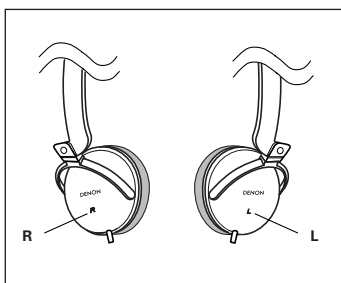

DENON

On-Ear Headphones

AH-D501

Owner's Manual
 Bedienungsanleitung
 Manuel de l'Utilisateur
 Manuale delle istruzioni
 Manual del usuario
 Gebruiksaanwijzing
 Bruksanvisning
 操作説明書
 操作说明书

Accessories

Check that the following parts are attached in addition to the main unit:

- ① Owner's Manual 1
- ② Standard conversion plug ( A) 1
- ③ Extension cable (Cable length: Approx. 1.7m) ( B) 1
- ④ Service station list 1

Declaration of conformity

We declare under our sole responsibility that this product, to which this declaration relates, is in conformity with the following standards: EN55013.